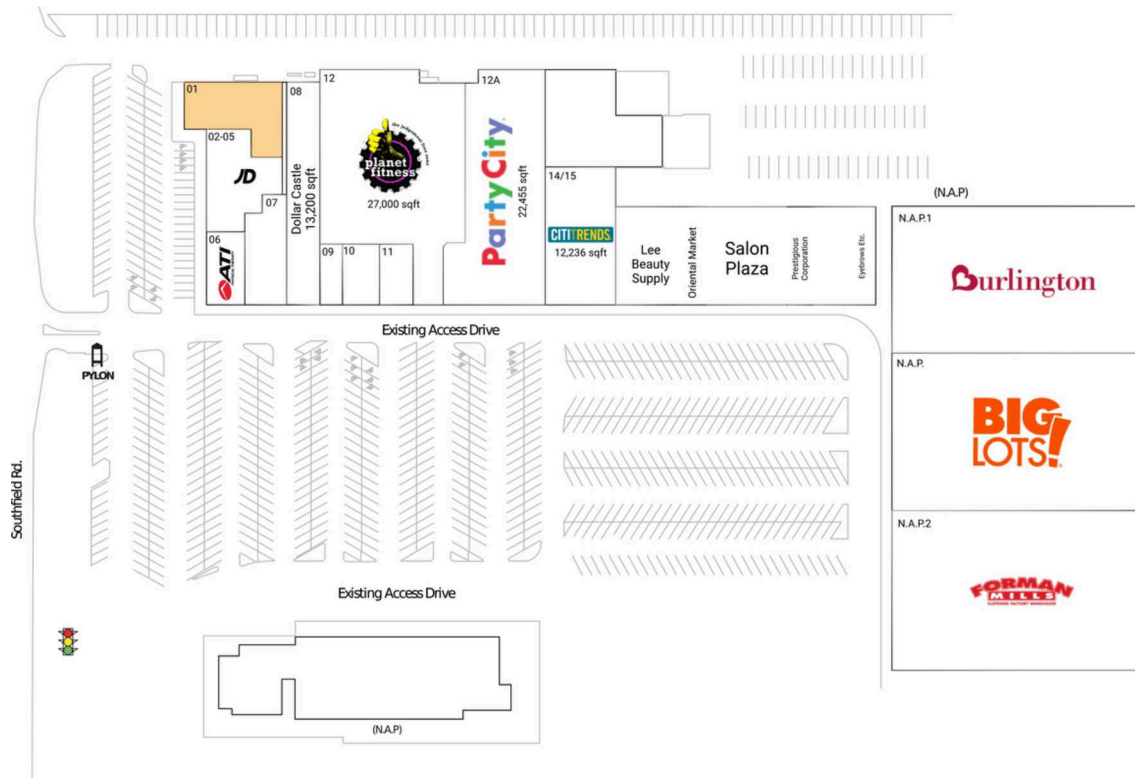

Southfield Plaza - Southfield

Detroit-Warren-Dearborn, MI

42.5084, -83.2208
29782-29952 Southfield Road | Southfield, MI 48075

Available Space

01 6,294 SF

Current Retailers

N.A.P.	Big Lots	0 SF
N.A.P.1	Burlington	0 SF
N.A.P.2	Forman Mills	0 SF
N.A.P.4	Eyebrows Etc.	0 SF
N.A.P.5	Prestigious Corporation	0 SF
N.A.P.6	Salon Plaza	0 SF
N.A.P.7	Oriental Market	0 SF
N.A.P.8	Lee Beauty Supply	0 SF
02-05	JD Sports	6,682 SF
06	ATI Physical Therapy	3,271 SF
07	Jimmy Jazz	5,018 SF
08	Dollar Castle	13,200 SF
09	GNC	1,500 SF
10	Bath & Body Works	2,200 SF
11	Sally Beauty Supply	1,925 SF
12	Planet Fitness	27,000 SF
12A	Party City	22,455 SF
14/15	Citi Trends	12,236 SF