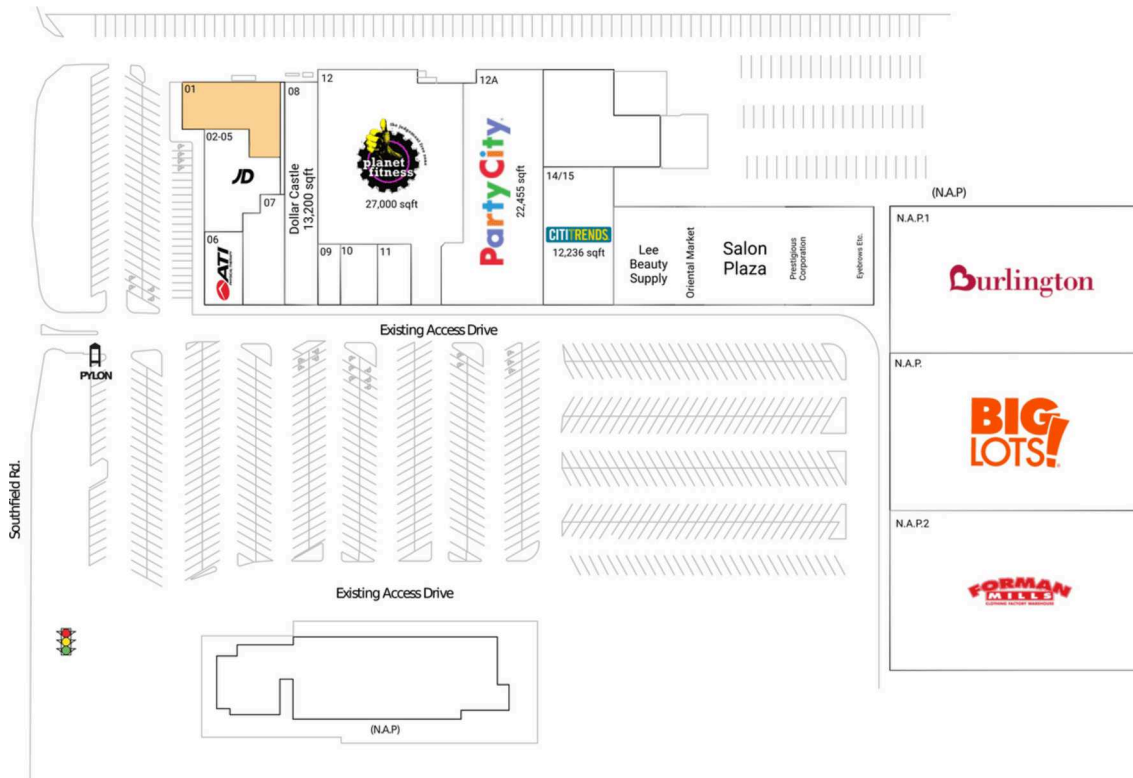

Southfield Plaza - Southfield

Detroit-Warren-Dearborn, MI

42.5084, -83.2208
29782-29952 Southfield Road | Southfield, MI 48075

Available Space

01 6,294 SF

Current Retailers

N.A.P.	Big Lots	0 SF
N.A.P.1	Burlington	0 SF
N.A.P.2	Forman Mills	0 SF
N.A.P.4	Eyebrows Etc.	0 SF
N.A.P.5	Prestigious Corporation	0 SF
N.A.P.6	Salon Plaza	0 SF
N.A.P.7	Oriental Market	0 SF
N.A.P.8	Lee Beauty Supply	0 SF
02-05	JD Sports	6,682 SF
06	ATI Physical Therapy	3,271 SF
07	Jimmy Jazz	5,018 SF
08	Dollar Castle	13,200 SF
09	GNC	1,500 SF
10	Bath & Body Works	2,200 SF
11	Sally Beauty Supply	1,925 SF
12	Planet Fitness	27,000 SF
12A	Party City	22,455 SF
14/15	Citi Trends	12,236 SF