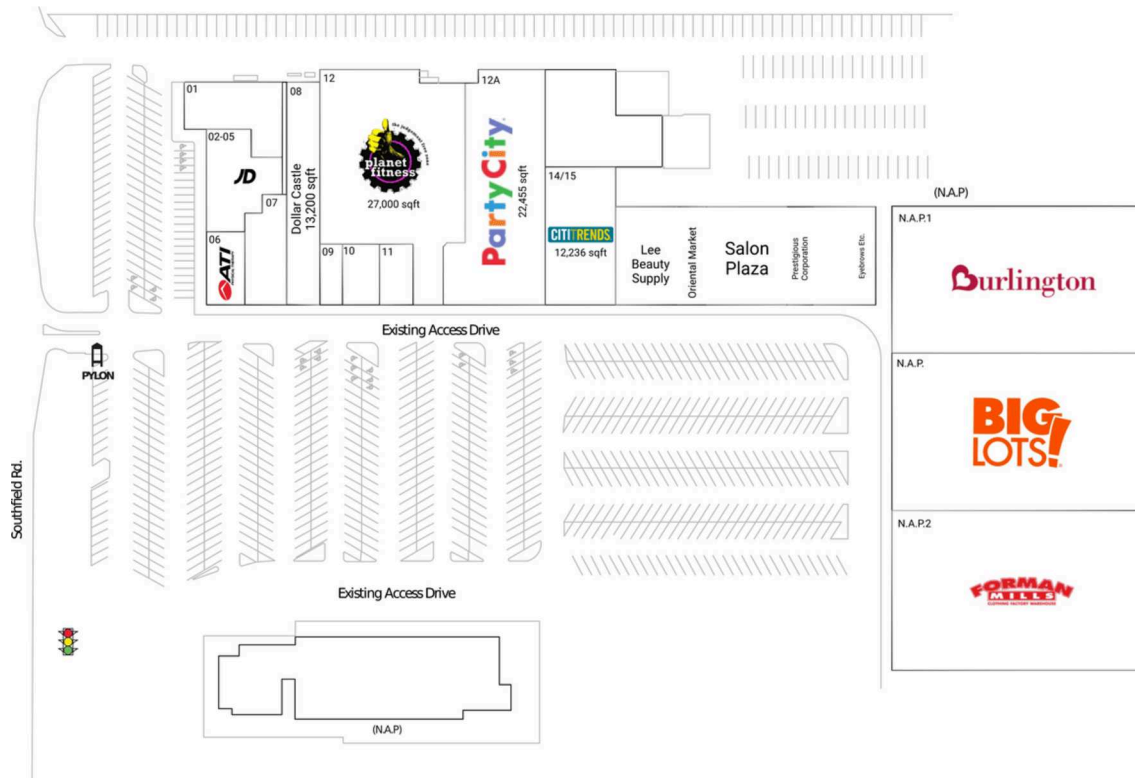

Southfield Plaza - Southfield

Detroit-Warren-Dearborn, MI

42.5084, -83.2208
29782-29952 Southfield Road | Southfield, MI 48075

Current Retailers

N.A.P.	Big Lots	0 SF
N.A.P.1	Burlington	0 SF
N.A.P.2	Forman Mills	0 SF
N.A.P.4	Eyebrows Etc.	0 SF
N.A.P.5	Prestigious Corporation	0 SF
N.A.P.6	Salon Plaza	0 SF
N.A.P.7	Oriental Market	0 SF
N.A.P.8	Lee Beauty Supply	0 SF
01	Angeles Casual	6,294 SF
02-05	JD Sports	6,682 SF
06	ATI Physical Therapy	3,271 SF
07	Jimmy Jazz	5,018 SF
08	Dollar Castle	13,200 SF
09	GNC	1,500 SF
10	Bath & Body Works	2,200 SF
11	Sally Beauty Supply	1,925 SF
12	Planet Fitness	27,000 SF
12A	Party City	22,455 SF
14/15	Citi Trends	12,236 SF