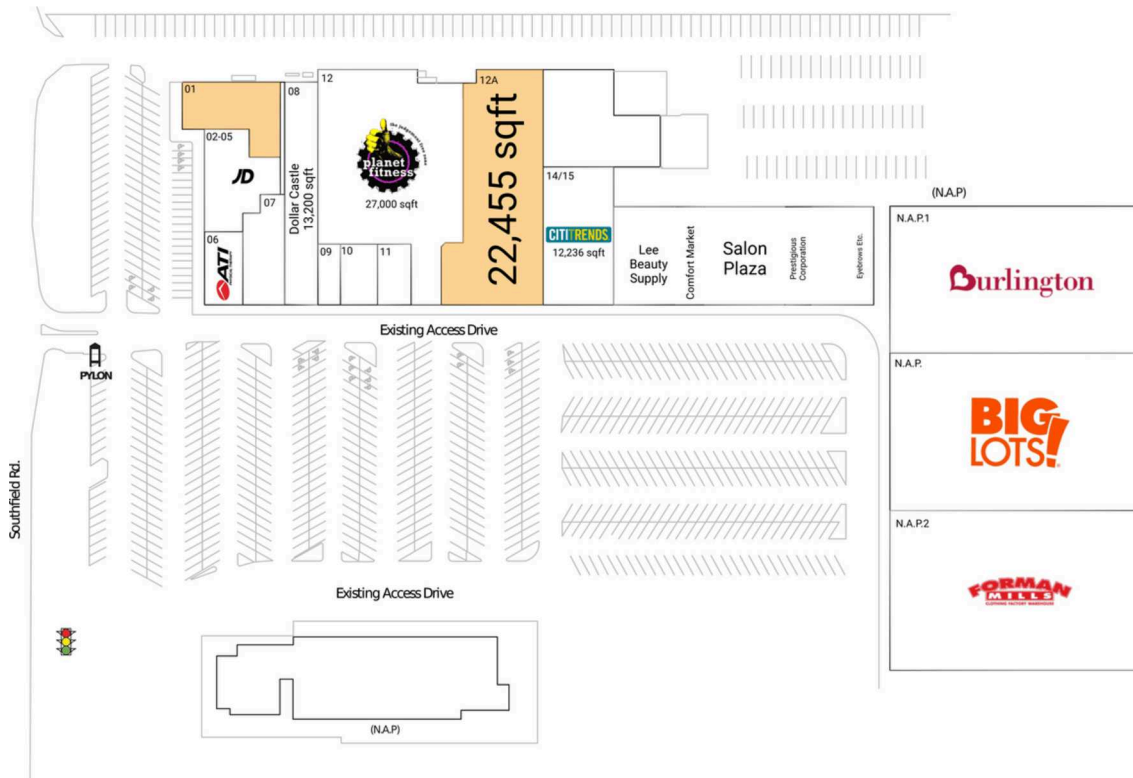

Southfield Plaza - Southfield

Detroit-Warren-Dearborn, MI

42.5084, -83.2208
29782-29952 Southfield Road | Southfield, MI 48075

Available Space

01	6,294 SF
12A	22,455 SF

Current Retailers

N.A.P.	Big Lots	0 SF
N.A.P.1	Burlington	0 SF
N.A.P.2	Forman Mills	0 SF
N.A.P.4	EyeBrows Etc.	0 SF
N.A.P.5	Prestigious Corporation	0 SF
N.A.P.6	Salon Plaza	0 SF
N.A.P.7	Comfort Market	0 SF
N.A.P.8	Lee Beauty Supply	0 SF
02-05	JD Sports	6,682 SF
06	ATI Physical Therapy	3,271 SF
07	Jimmy Jazz	5,018 SF
08	Dollar Castle	13,200 SF
09	GNC	1,500 SF
10	Bath & Body Works	2,200 SF
11	Sally Beauty Supply	1,925 SF
12	Planet Fitness	27,000 SF
14/15	Citi Trends	12,236 SF