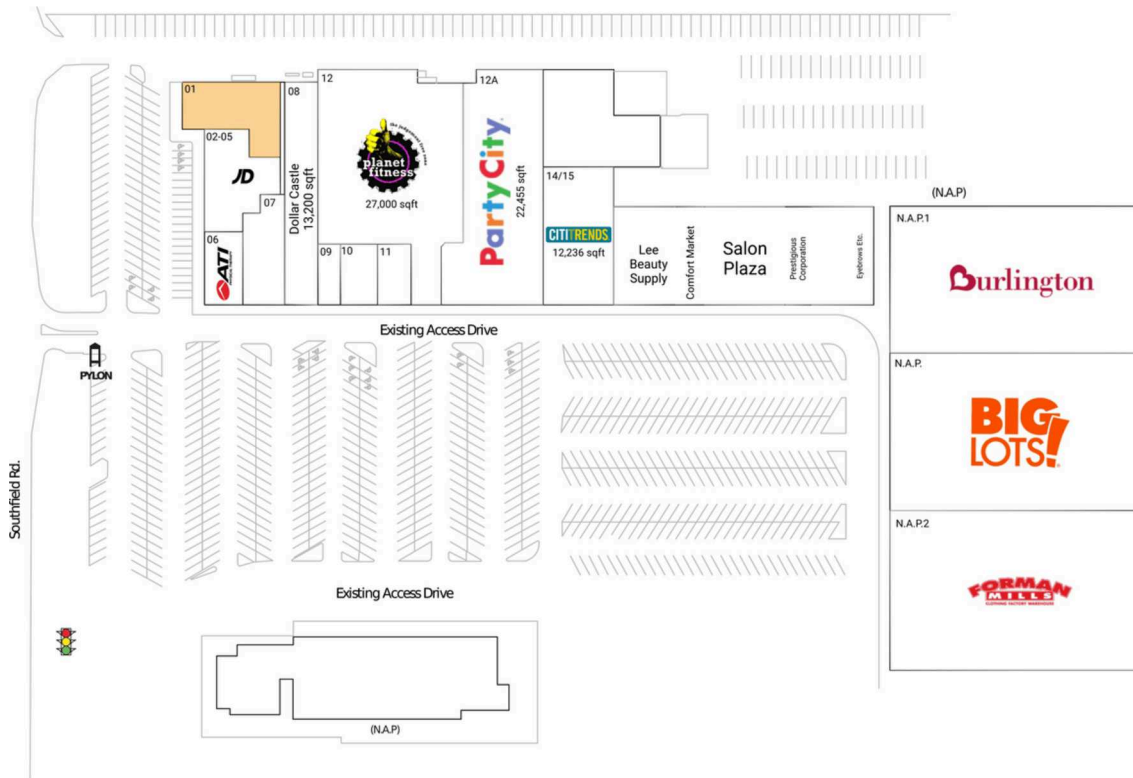

# Southfield Plaza - Southfield

Detroit-Warren-Dearborn, MI

42.5084, -83.2208  
29782-29952 Southfield Road | Southfield, MI 48075

## Available Space

01 6,294 SF

## Current Retailers

N.A.P.	Big Lots	0 SF
N.A.P.1	Burlington	0 SF
N.A.P.2	Forman Mills	0 SF
N.A.P.4	Eyebrows Etc.	0 SF
N.A.P.5	Prestigious Corporation	0 SF
N.A.P.6	Salon Plaza	0 SF
N.A.P.7	Comfort Market	0 SF
N.A.P.8	Lee Beauty Supply	0 SF
02-05	JD Sports	6,682 SF
06	ATI Physical Therapy	3,271 SF
07	Jimmy Jazz	5,018 SF
08	Dollar Castle	13,200 SF
09	GNC	1,500 SF
10	Bath & Body Works	2,200 SF
11	Sally Beauty Supply	1,925 SF
12	Planet Fitness	27,000 SF
12A	Party City	22,455 SF
14/15	Citi Trends	12,236 SF