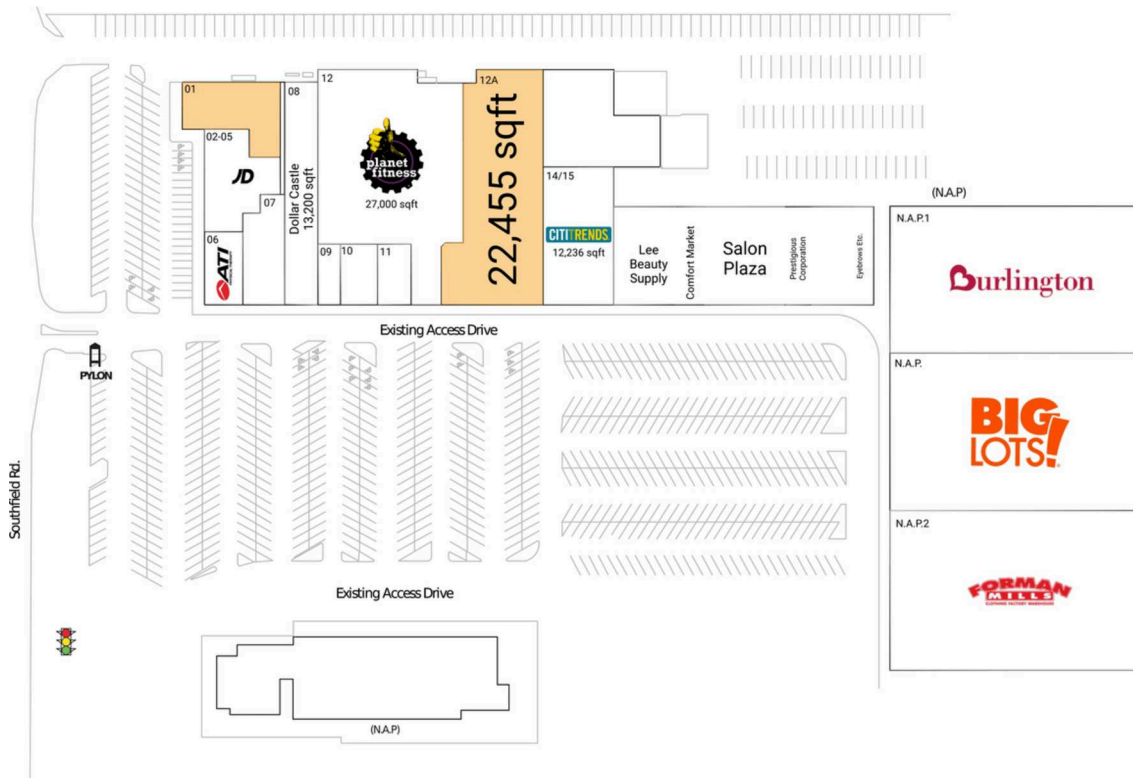

Southfield Plaza - Southfield

Detroit-Warren-Dearborn, MI

42.5084, -83.2208
29782-29952 Southfield Road | Southfield, MI 48075

Available Space

01	6,294 SF
12A	22,455 SF

Current Retailers

N.A.P.	Big Lots	0 SF
N.A.P.1	Burlington	0 SF
N.A.P.2	Forman Mills	0 SF
N.A.P.4	Eyebrows Etc.	0 SF
N.A.P.5	Prestigious Corporation	0 SF
N.A.P.6	Salon Plaza	0 SF
N.A.P.7	Comfort Market	0 SF
N.A.P.8	Lee Beauty Supply	0 SF
02-05	JD Sports	6,682 SF
06	ATI Physical Therapy	3,271 SF
07	Jimmy Jazz	5,018 SF
08	Dollar Castle	13,200 SF
09	GNC	1,500 SF
10	Bath & Body Works	2,200 SF
11	Sally Beauty Supply	1,925 SF
12	Planet Fitness	27,000 SF
14/15	Citi Trends	12,236 SF