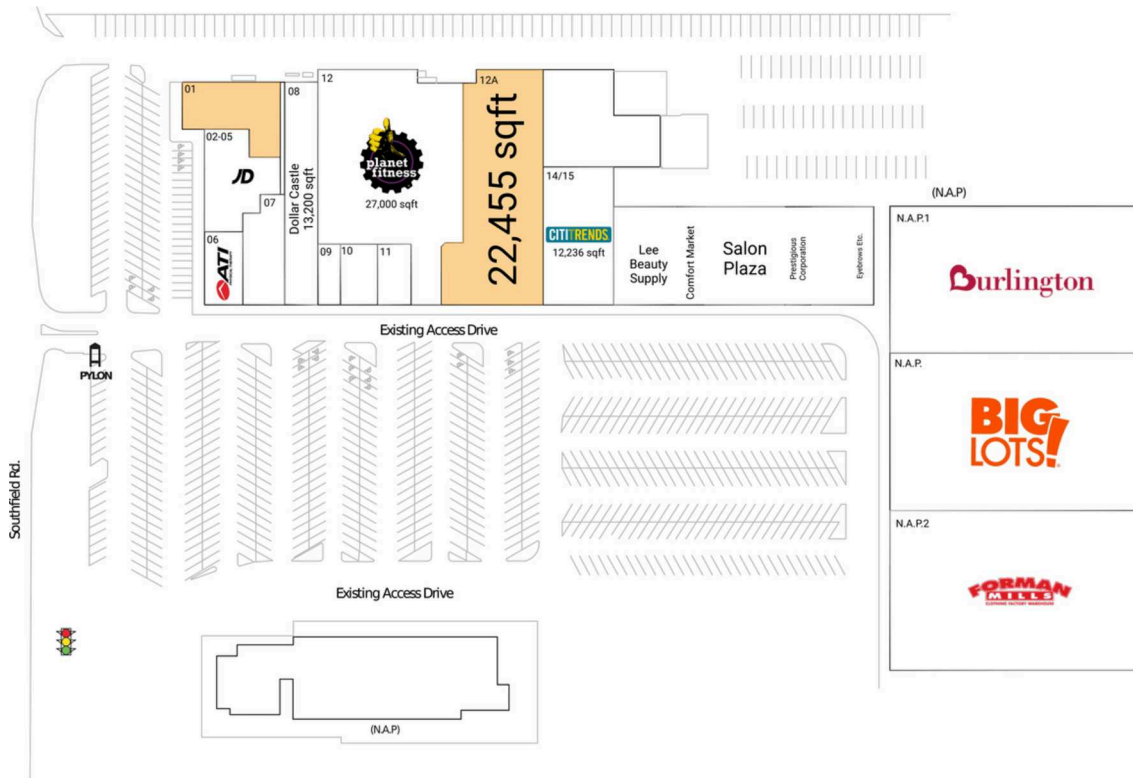

Southfield Plaza - Southfield

Detroit-Warren-Dearborn, MI

42.5084, -83.2208
29782-29952 Southfield Road | Southfield, MI 48075

Available Space

01	6,294 SF
12A	22,455 SF

Current Retailers

N.A.P.	Big Lots	0 SF
N.A.P.1	Burlington	0 SF
N.A.P.2	Forman Mills	0 SF
N.A.P.4	EyeBrows Etc.	0 SF
N.A.P.5	Prestigious Corporation	0 SF
N.A.P.6	Salon Plaza	0 SF
N.A.P.7	Comfort Market	0 SF
N.A.P.8	Lee Beauty Supply	0 SF
02-05	JD Sports	6,682 SF
06	ATI Physical Therapy	3,271 SF
07	Jimmy Jazz	5,018 SF
08	Dollar Castle	13,200 SF
09	GNC	1,500 SF
10	Bath & Body Works	2,200 SF
11	Sally Beauty Supply	1,925 SF
12	Planet Fitness	27,000 SF
14/15	Citi Trends	12,236 SF