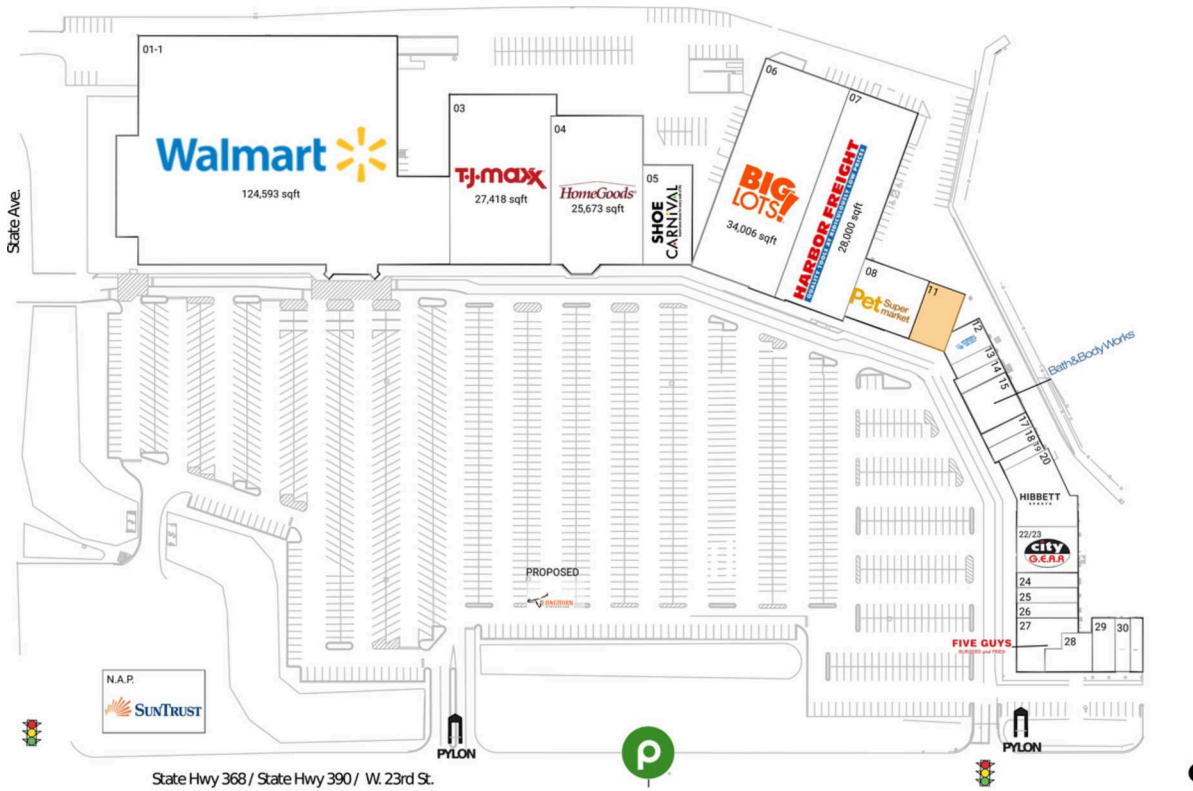

# Panama City Square

Panama City, FL

30.1879, -85.6692  
535 West 23rd St. | Panama City, FL 32405

## Pad Opportunities

11 4,000 SF/0.1

## Current Retailers

N.A.P.	SunTrust Bank	0 SF
N.A.P.1.	Publix	0 SF
PAD A	Longhorn Steakhouse	0 SF
01-1	Walmart	124,593 SF
03	T.J. Maxx	27,418 SF
04	HomeGoods	25,673 SF
05	Shoe Carnival	8,450 SF
06	Big Lots	34,006 SF
07	Harbor Freight	28,000 SF
08	Pet Supermarket	7,200 SF
12	Affordable Dentures & Implants	2,170 SF
13	Advance America	1,200 SF
14	Sally Beauty Supply	1,300 SF
15	Bath & Body Works	3,900 SF
17	Magic Nails	1,300 SF
18	Carolina Medical Lab	1,300 SF
19	Jewelry By John	900 SF
20	Hibbett Sports	6,455 SF
22/23	City Gear	4,800 SF
24	Jackson Hewitt	1,600 SF
25	Great Clips	1,600 SF
26	The UPS Store	1,600 SF
27	Five Guys	3,350 SF
28	Taco Casa	3,250 SF
29	Gyro Cafe	2,100 SF
30	Bath & Body Works	1,400 SF
31	Freeway Insurance	1,120 SF