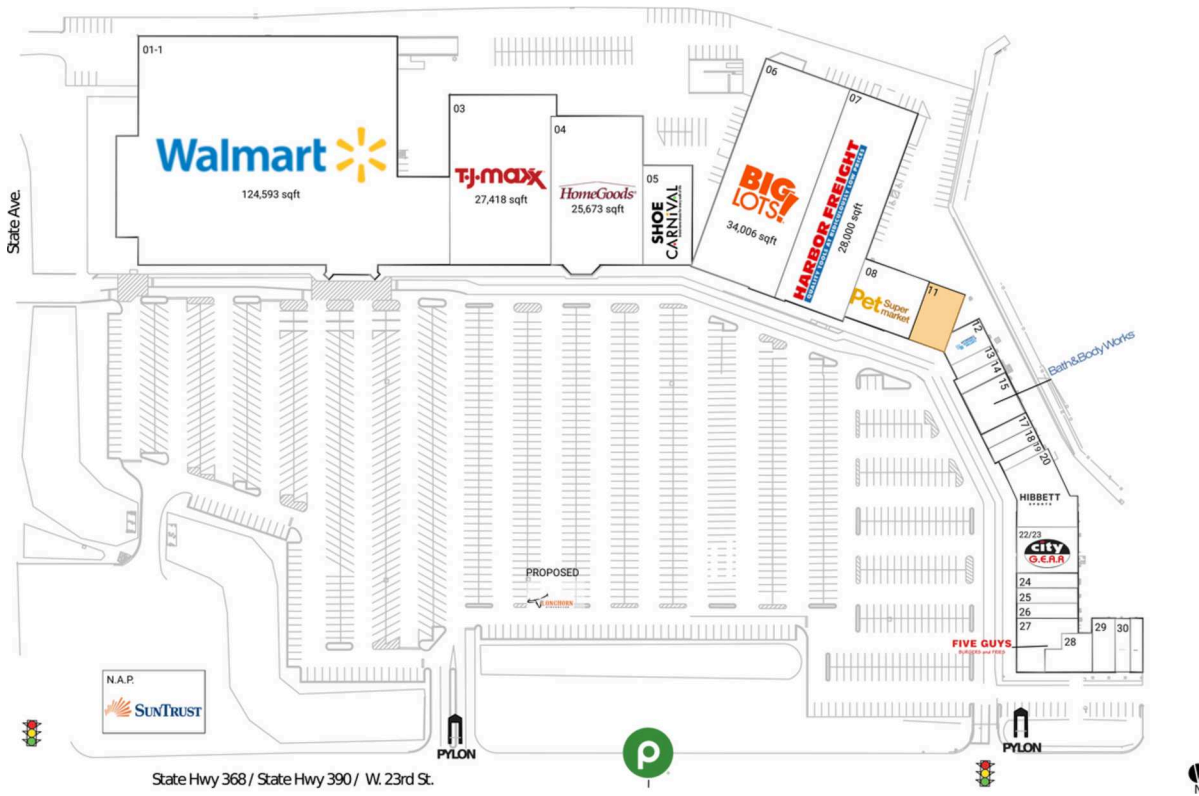

# Panama City Square

Panama City, FL

30.1879, -85.6692  
535 West 23rd St. | Panama City, FL 32405

## Pad Opportunities

11 4,000 SF/0.1

## Current Retailers

N.A.P.	SunTrust Bank	0 SF
N.A.P.1.	Publix	0 SF
PAD A	Longhorn Steakhouse	0 SF
01-1	Walmart	124,593 SF
03	T.J. Maxx	27,418 SF
04	HomeGoods	25,673 SF
05	Shoe Carnival	8,450 SF
06	Big Lots	34,006 SF
07	Harbor Freight	28,000 SF
08	Pet Supermarket	7,200 SF
12	Affordable Dentures & Implants	2,170 SF
13	Advance America	1,200 SF
14	Sally Beauty Supply	1,300 SF
15	Bath & Body Works	3,900 SF
17	Magic Nails	1,300 SF
18	Carolina Medical Lab	1,300 SF
19	Jewelry By John	900 SF
20	Hibbett Sports	6,455 SF
22/23	City Gear	4,800 SF
24	Jackson Hewitt	1,600 SF
25	Great Clips	1,600 SF
26	The UPS Store	1,600 SF
27	Five Guys	3,350 SF
28	Taco Casa	3,250 SF
29	Gyro Cafe	2,100 SF
30	Bath & Body Works	1,400 SF
31	Freeway Insurance	1,120 SF