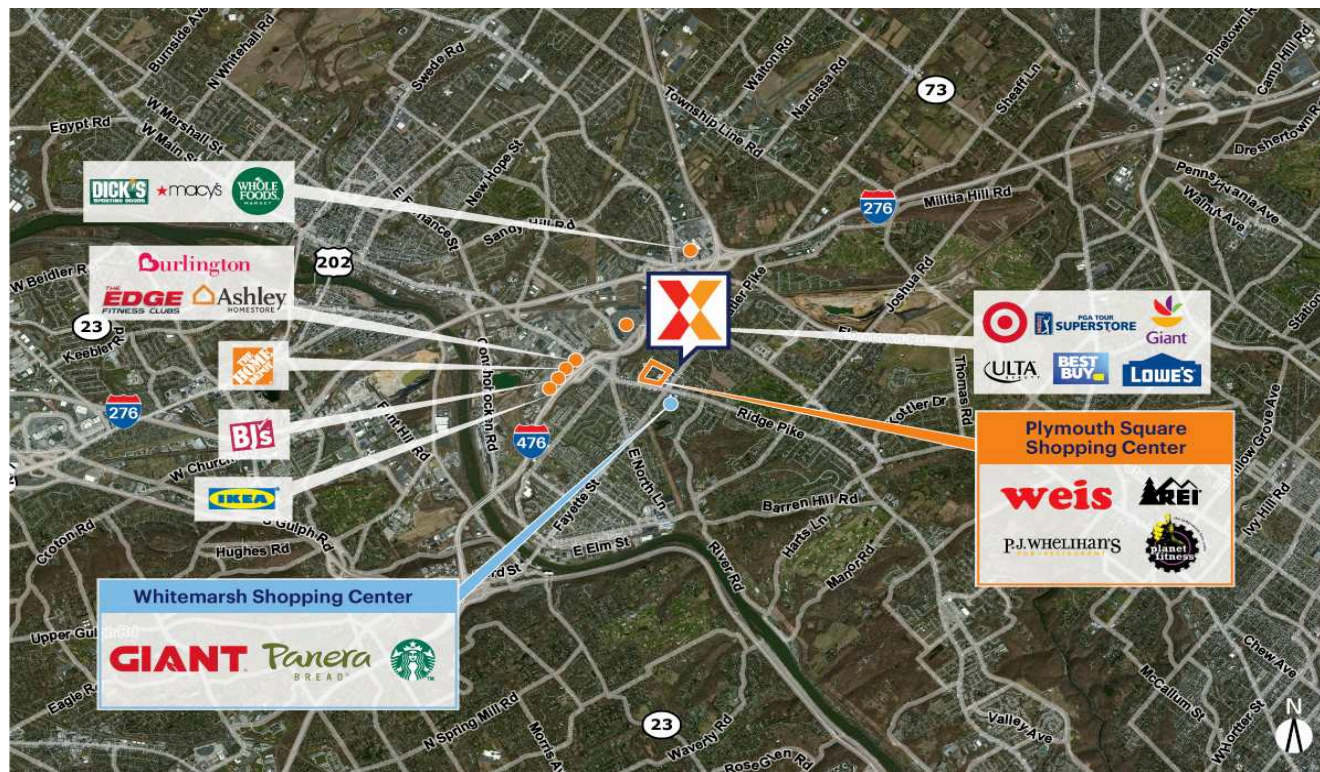

Plymouth Square Shopping Center

Philadelphia-Camden-Wilmington, PA-NJ-DE-MD

40.0957, -75.2887

200 Ridge Pike | Conshohocken, PA 19428

Center Size: 234,709 SF

Demographics	1 Mile	3 Mile	5 Mile
👤	8,825	68,108	188,682
🏠	3,633	28,354	75,296
💰	\$132,126	\$148,371	\$152,100

Anchored by Weis Markets, Wren Kitchens, Planet Fitness, and REI with top national brands including Five Guys Burger and Fries and QDOBA

A \$22M shopping center redevelopment was completed in 2024 and the property draws an estimated 2.4M annual visits (Placer.ai 2024)

Strong daytime population of 86K + within 3-miles

Surrounded by an affluent and well-educated population with an average household income of \$148K+ and 55% college educated within a 3-mile radius

High visibility from 32K+ VPD on Ridge Pike and 13K+ VPD on Butler Pike (Kalibrate 2022)