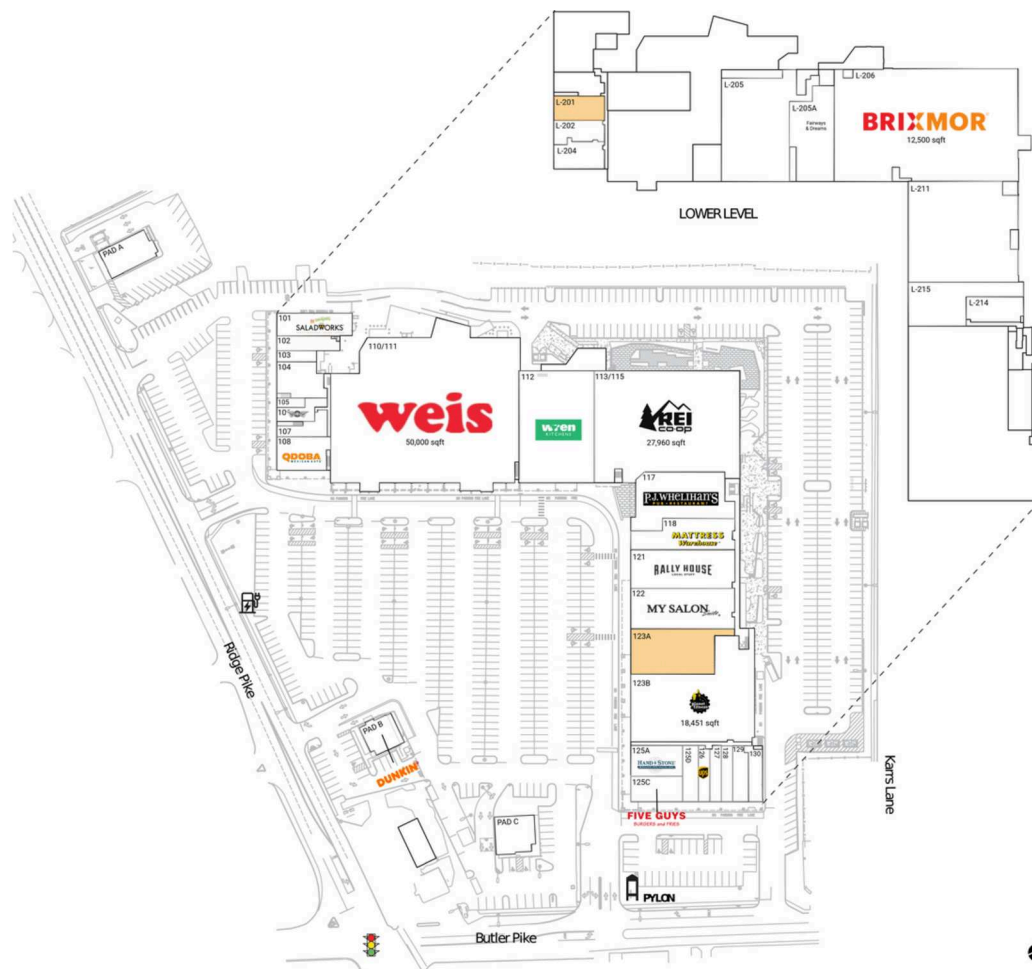

Plymouth Square Shopping Center

Philadelphia-Camden-Wilmington, PA-NJ-DE-MD

40.0957, -75.2887

200 Ridge Pike | Conshohocken, PA 19428

Center Size: 234,709 SF

Demographics	1 Mile	3 Mile	5 Mile
👤	8,825	68,108	188,682
🏠	3,633	28,354	75,296
💰	\$132,126	\$148,371	\$152,100

Anchored by Weis Markets, Wren Kitchens, Planet Fitness, and REI with top national brands including Five Guys Burger and Fries and QDOBA

A \$22M shopping center redevelopment was completed in 2024 and the property draws an estimated 2.4M annual visits (Placer.ai 2024)

Plymouth Square Shopping Center

Philadelphia-Camden-Wilmington, PA-NJ-DE-MD

40.0957, -75.2887

200 Ridge Pike | Conshohocken, PA 19428

Available Space

L-201	1,915 SF
123A	6,148 SF

Current Retailers

L-202	Occupied	2,400 SF
L-204	Tenant	878 SF
L-205	Fairways & Dreams	6,557 SF
L-205A	Fairways & Dreams	0 SF
L-206	Brixmor Leasing	12,500 SF
L-211	Philadelphia Gymnastics Center	19,552 SF
L-214	Exit 4 Escape Rooms	2,716 SF
L-215	San Beverage	5,600 SF
PAD A	Citizen	3,620 SF
PAD B	Dunkin'	2,015 SF
PAD C	TruMark Financial	2,363 SF
101	Saladworks	2,953 SF
102	Federal Donuts	1,696 SF
103	Butera's Barber	771 SF
104	YogaSix	2,823 SF
105	Universal Nails	469 SF
106	Wingstop	1,312 SF
107	Happy Maki & Sushi	1,424 SF
108	Qdoba Mexican Grill	3,300 SF
110/111	Weis Markets	50,000 SF
112	Wren Kitchens	15,562 SF
113/115	REI	27,960 SF
117	P.J. Whelihan's Pub & Restaurant	8,046 SF
118	Mattress Warehouse	5,359 SF
121	Rally House	6,929 SF
122	My Salon Suite	7,485 SF
123B	Planet Fitness	18,451 SF
125A	Hand & Stone Massage & Facial Spa	2,855 SF
125C	Five Guys	2,450 SF
125D	Diamond Braces	1,599 SF
126	The UPS Store	1,120 SF
127	Michelle Cleaners	1,173 SF
128	Sport Clips	1,132 SF
129	Conshohocken Dental	1,487 SF
130	Tony Roni	1,402 SF