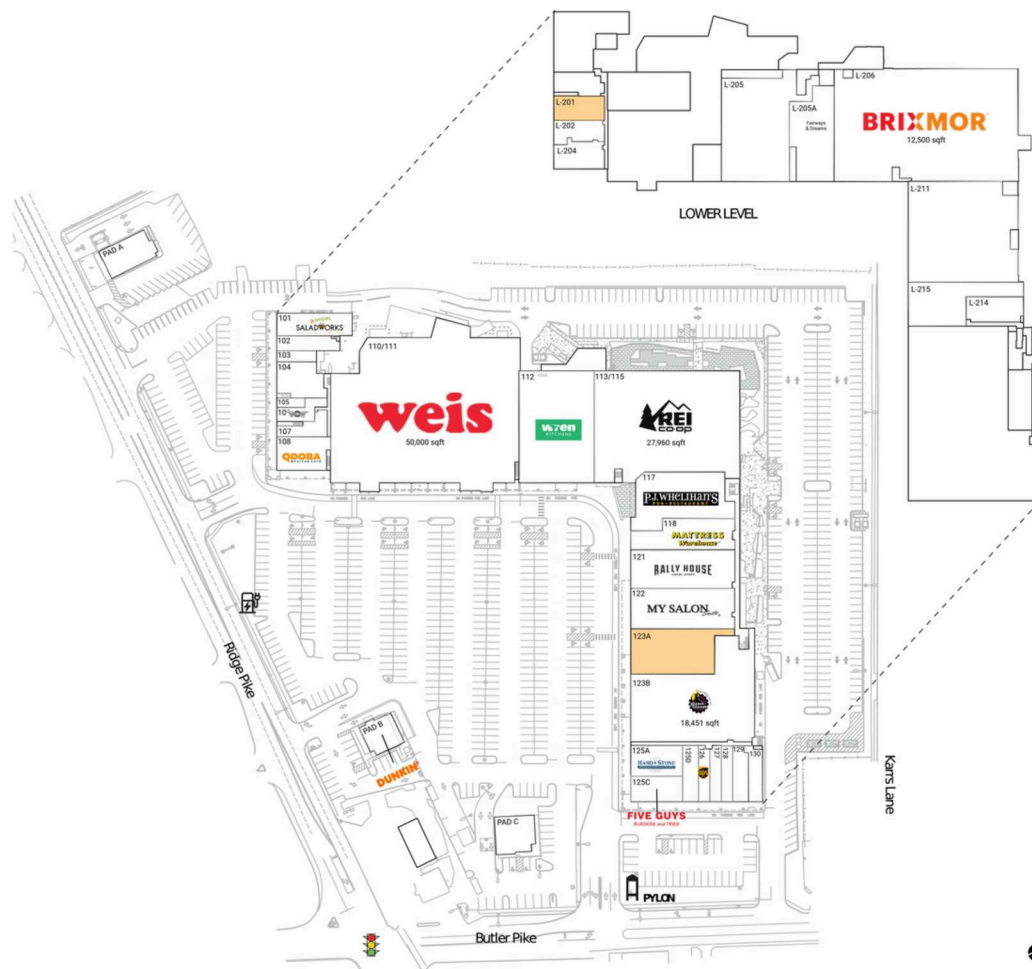

# Plymouth Square Shopping Center

Philadelphia-Camden-Wilmington, PA-NJ-DE-MD

40.0957, -75.2887  
200 Ridge Pike | Conshohocken, PA 19428

## Available Space

L-201	1,915 SF
123A	6,148 SF

## Current Retailers

L-202	Occupied	2,400 SF
L-204	Tenant	878 SF
L-205	Fairways & Dreams	6,557 SF
L-205A	Fairways & Dreams	0 SF
L-206	Brixmor Leasing	12,500 SF
L-211	Philadelphia Gymnastics Center	19,552 SF
L-214	Exit 4 Escape Rooms	2,716 SF
L-215	San Beverage	5,600 SF
PAD A	Citizen	3,620 SF
PAD B	Dunkin'	2,015 SF
PAD C	TruMark Financial	2,363 SF
101	Saladworks	2,953 SF
102	Federal Donuts	1,696 SF
103	Butera's Barber	771 SF
104	YogaSix	2,823 SF
105	Universal Nails	469 SF
106	Wingstop	1,312 SF
107	Happy Maki & Sushi	1,424 SF
108	Qdoba Mexican Grill	3,300 SF
110/111	Weis Markets	50,000 SF
112	Wren Kitchens	15,562 SF
113/115	REI	27,960 SF
117	P.J. Whelihan's Pub & Restaurant	8,046 SF
118	Mattress Warehouse	5,359 SF
121	Rally House	6,929 SF
122	My Salon Suite	7,485 SF
123B	Planet Fitness	18,451 SF
125A	Hand & Stone Massage & Facial Spa	2,855 SF
125C	Five Guys	2,450 SF
125D	Diamond Braces	1,599 SF
126	The UPS Store	1,120 SF
127	Michelle Cleaners	1,173 SF
128	Sport Clips	1,132 SF
129	Conshohocken Dental	1,487 SF
130	Tony Roni	1,402 SF