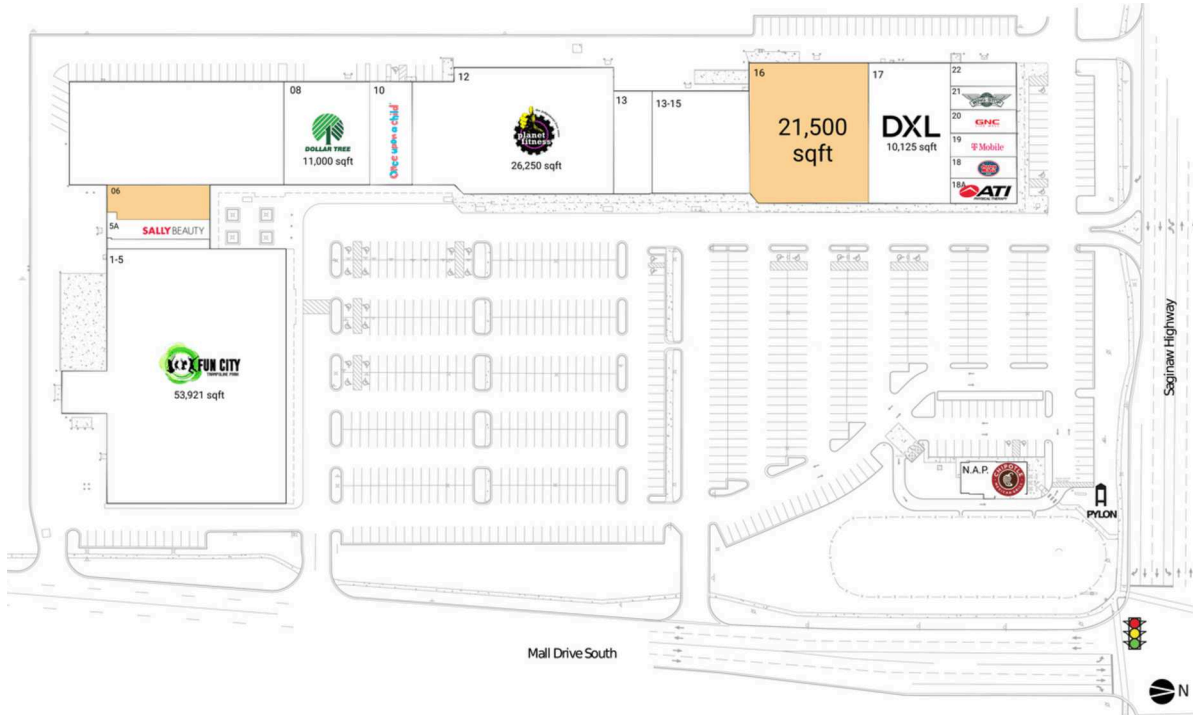

Delta Center

Lansing-East Lansing, MI

42.7396, -84.6337

5801-5859 West Saginaw Highway | Lansing, MI 48917

Center Size: 188,646 SF

Demographics	1 Mile	3 Mile	5 Mile
	8,445	42,755	107,623
	4,063	19,358	47,306
	\$74,041	\$76,802	\$66,560

Located directly across from the 837,000 SF Lansing Mall

High visibility from 29,000+ VPD on Saginaw Hwy

Highly trafficked center anchored by Planet Fitness

Delta Center

Lansing-East Lansing, MI

42.7396, -84.6337

5801-5859 West Saginaw Highway | Lansing, MI 48917

Available Space

06	4,000 SF
16	21,500 SF

Current Retailers

N.A.P. 1	Chipotle Mexican Grill	0 SF
1-5	FUNCITY Adventure Park	53,921 SF
5A	Sally Beauty Supply	2,200 SF
08	Dollar Tree	11,000 SF
10	Once Upon a Child	5,500 SF
12	Planet Fitness	26,250 SF
13	Disc Traders Movies Music Game	4,500 SF
13-15	Royal Grill Sushi Buffet	11,450 SF
17	DXL	10,125 SF
18	Jersey Mike's Subs	1,600 SF
18A	ATI Physical Therapy	2,600 SF
19	T-Mobile	2,100 SF
20	GNC	1,400 SF
21	Wingstop	1,400 SF
22	The UPS Store	1,400 SF