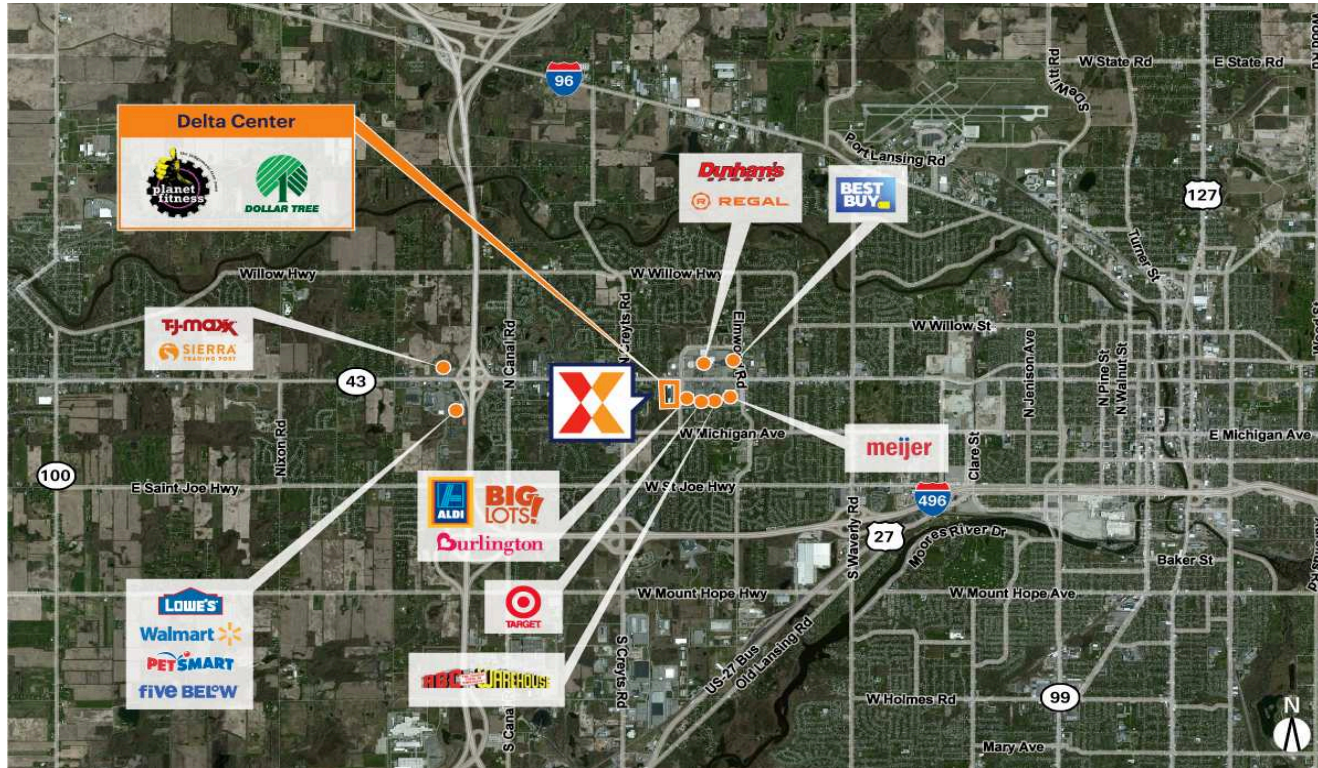

Delta Center

Lansing-East Lansing, MI

42.7396, -84.6337

5801-5859 West Saginaw Highway | Lansing, MI 48917

Center Size: 160,946 SF

Demographics	1 Mile	3 Mile	5 Mile
	8,445	42,755	107,623
	4,063	19,358	47,306
	\$74,041	\$76,802	\$66,560

Located directly across from the 837,000 SF Lansing Mall

High visibility from 29,000+ VPD on Saginaw Hwy

Highly trafficked center anchored by Planet Fitness

Delta Center

Lansing-East Lansing, MI

42.7396, -84.6337

5801-5859 West Saginaw Highway | Lansing, MI 48917

Available Space

06	4,000 SF
16	21,500 SF

Current Retailers

N.A.P. 1	Chipotle Mexican Grill	0 SF
1-5	FUNCITY Adventure Park	53,921 SF
5A	Sally Beauty Supply	2,200 SF
08	Dollar Tree	11,000 SF
10	Once Upon a Child	5,500 SF
12	Planet Fitness	26,250 SF
13	Disc Traders Movies Music Game	4,500 SF
13-15	Royal Grill Sushi Buffet	11,450 SF
17	DXL	10,125 SF
18	Jersey Mike's Subs	1,600 SF
18A	ATI Physical Therapy	2,600 SF
19	T-Mobile	2,100 SF
20	GNC	1,400 SF
21	Wingstop	1,400 SF
22	The UPS Store	1,400 SF