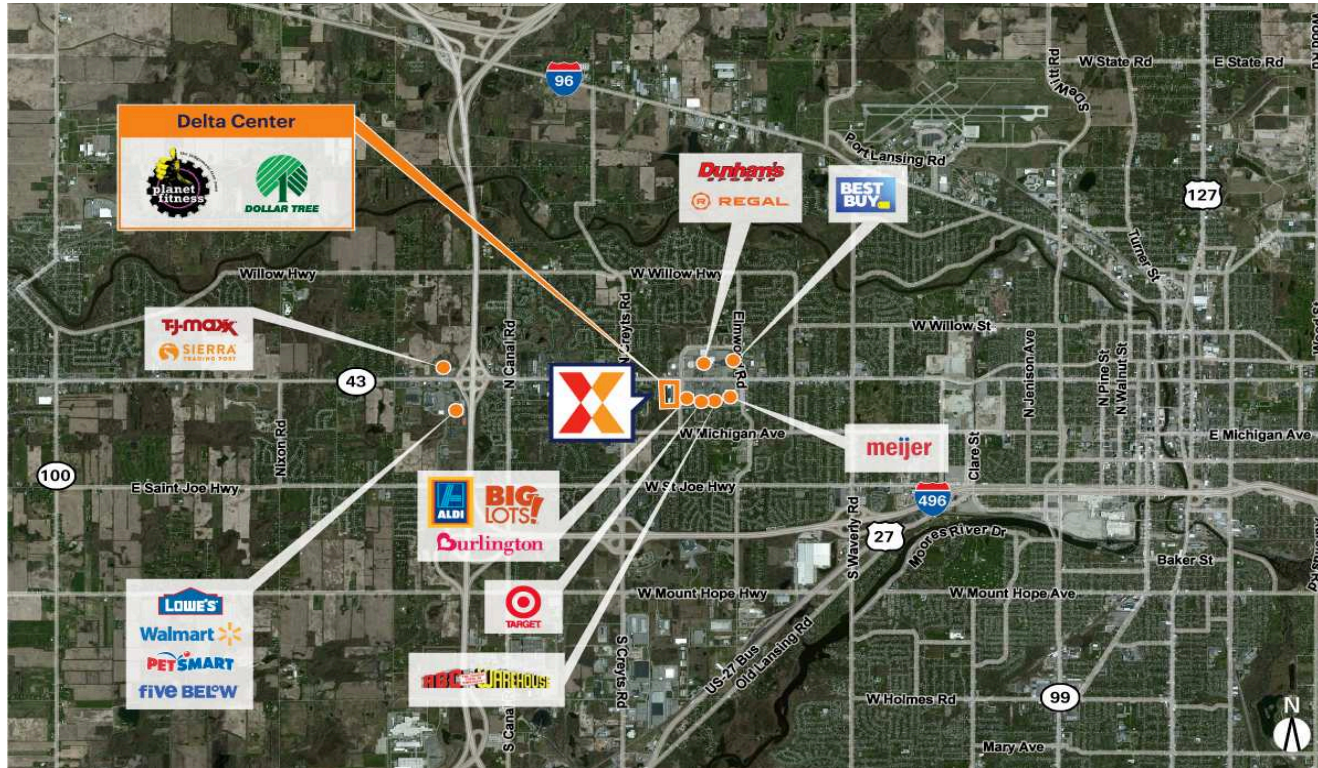

Delta Center

Lansing-East Lansing, MI

42.7396, -84.6337

5801-5859 West Saginaw Highway | Lansing, MI 48917

Center Size: 188,646 SF

Demographics	1 Mile	3 Mile	5 Mile
	8,445	42,755	107,623
	4,063	19,358	47,306
	\$74,041	\$76,802	\$66,560

Located directly across from the 837,000 SF Lansing Mall

High visibility from 29,000+ VPD on Saginaw Hwy

Highly trafficked center anchored by Planet Fitness

Delta Center

Lansing-East Lansing, MI

42.7396, -84.6337

5801-5859 West Saginaw Highway | Lansing, MI 48917

Available Space

06	4,000 SF
16	21,500 SF

Current Retailers

N.A.P. 1	Chipotle Mexican Grill	0 SF
1-5	FUNCITY Adventure Park	53,921 SF
5A	Sally Beauty Supply	2,200 SF
08	Dollar Tree	11,000 SF
10	Once Upon a Child	5,500 SF
12	Planet Fitness	26,250 SF
13	Disc Traders Movies Music Game	4,500 SF
13-15	Royal Grill Sushi Buffet	11,450 SF
17	DXL	10,125 SF
18	Jersey Mike's Subs	1,600 SF
18A	ATI Physical Therapy	2,600 SF
19	T-Mobile	2,100 SF
20	GNC	1,400 SF
21	Wingstop	1,400 SF
22	The UPS Store	1,400 SF