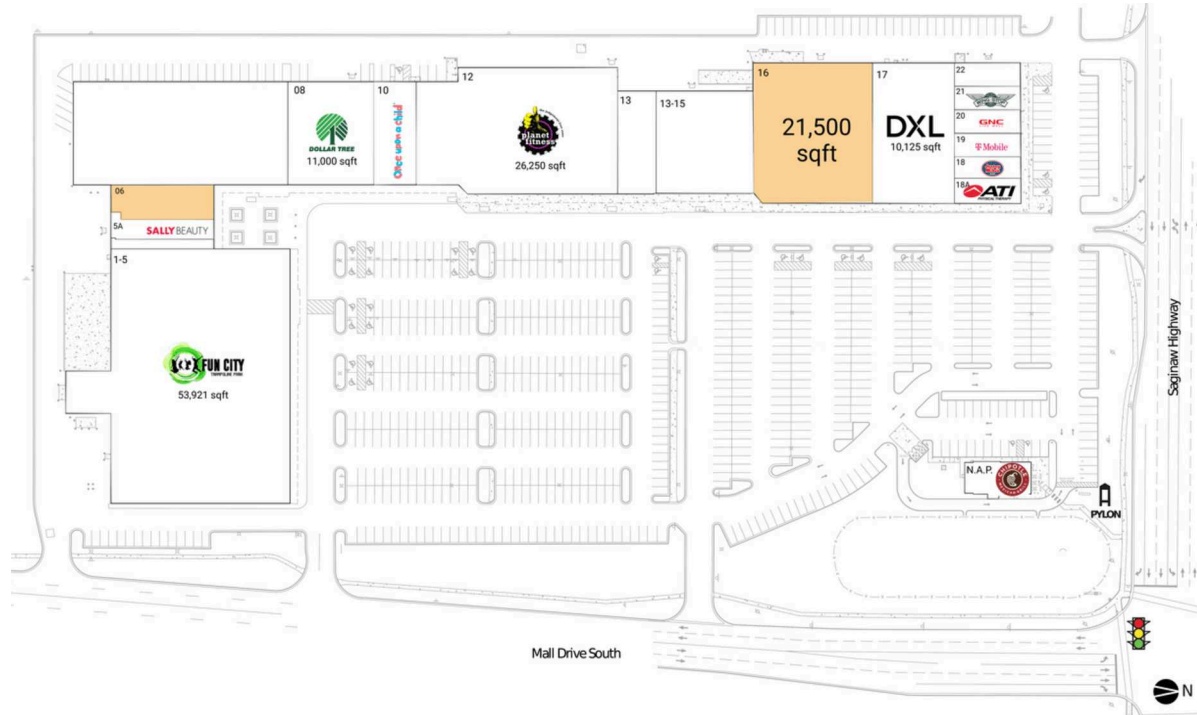

Delta Center

Lansing-East Lansing, MI

42.7396, -84.6337

5801-5859 West Saginaw Highway | Lansing, MI 48917

Center Size: 160,946 SF

Demographics	1 Mile	3 Mile	5 Mile
	8,445	42,755	107,623
	4,063	19,358	47,306
	\$74,041	\$76,802	\$66,560

Located directly across from the 837,000 SF Lansing Mall

High visibility from 29,000+ VPD on Saginaw Hwy

Highly trafficked center anchored by Planet Fitness

Delta Center

Lansing-East Lansing, MI

42.7396, -84.6337

5801-5859 West Saginaw Highway | Lansing, MI 48917

Available Space

06	4,000 SF
16	21,500 SF

Current Retailers

N.A.P. 1	Chipotle Mexican Grill	0 SF
1-5	FUNCITY Adventure Park	53,921 SF
5A	Sally Beauty Supply	2,200 SF
08	Dollar Tree	11,000 SF
10	Once Upon a Child	5,500 SF
12	Planet Fitness	26,250 SF
13	Disc Traders Movies Music Game	4,500 SF
13-15	Royal Grill Sushi Buffet	11,450 SF
17	DXL	10,125 SF
18	Jersey Mike's Subs	1,600 SF
18A	ATI Physical Therapy	2,600 SF
19	T-Mobile	2,100 SF
20	GNC	1,400 SF
21	Wingstop	1,400 SF
22	The UPS Store	1,400 SF