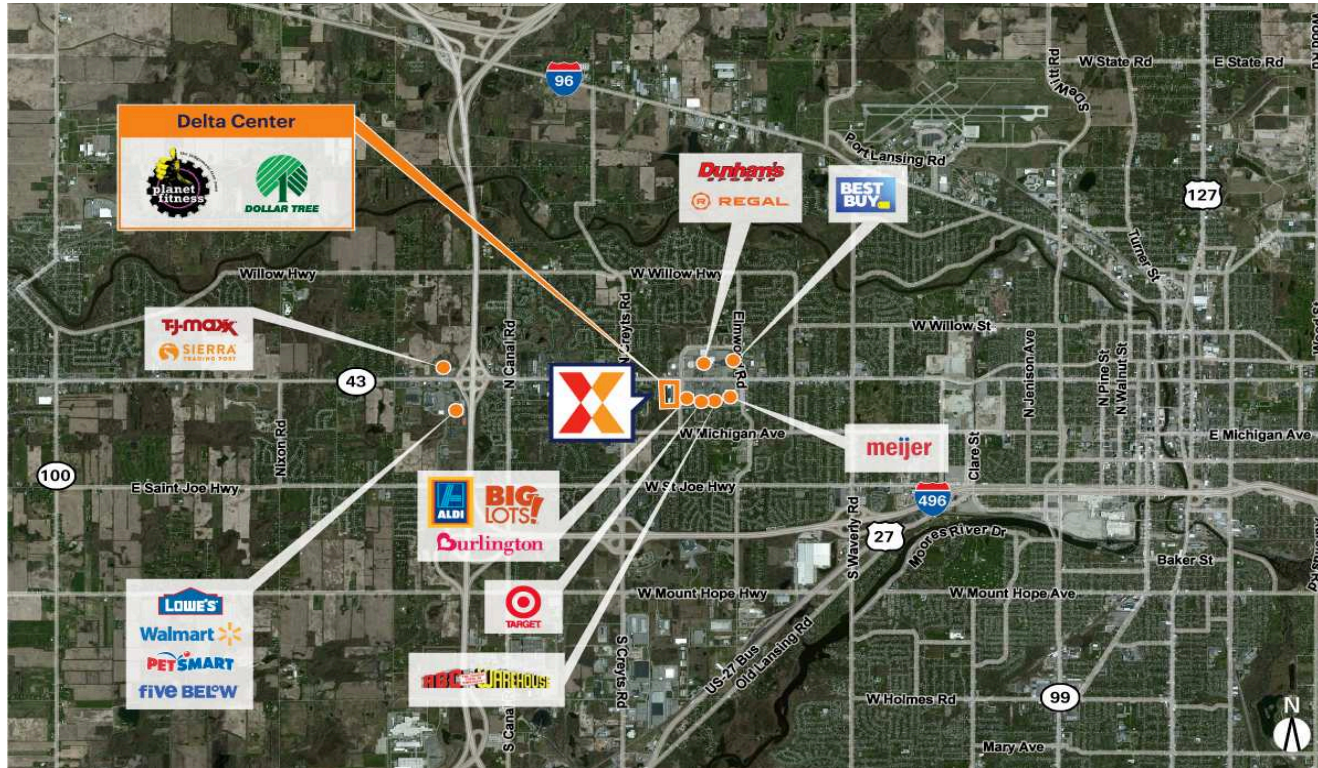

# Delta Center

Lansing-East Lansing, MI

42.7396, -84.6337

5801-5859 West Saginaw Highway | Lansing, MI 48917

**Center Size:** 160,946 SF

Demographics	1 Mile	3 Mile	5 Mile
	8,445	42,755	107,623
	4,063	19,358	47,306
	\$74,041	\$76,802	\$66,560

Located directly across from the 837,000 SF Lansing Mall

High visibility from 29,000+ VPD on Saginaw Hwy

Highly trafficked center anchored by Planet Fitness

# Delta Center

Lansing-East Lansing, MI

42.7396, -84.6337

5801-5859 West Saginaw Highway | Lansing, MI 48917

## Current Retailers

N.A.P. 1	Chipotle Mexican Grill	0 SF
1-5	FUNCITY Adventure Park	53,921 SF
5A	Sally Beauty Supply	2,200 SF
08	Dollar Tree	11,000 SF
10	Once Upon a Child	5,500 SF
12	Planet Fitness	26,250 SF
13	Disc Traders Movies Music Game	4,500 SF
13-15	Royal Grill Sushi Buffet	11,450 SF
17	DXL	10,125 SF
18	Jersey Mike's Subs	1,600 SF
18A	ATI Physical Therapy	2,600 SF
19	T-Mobile	2,100 SF
20	GNC	1,400 SF
21	Wingstop	1,400 SF
22	The UPS Store	1,400 SF