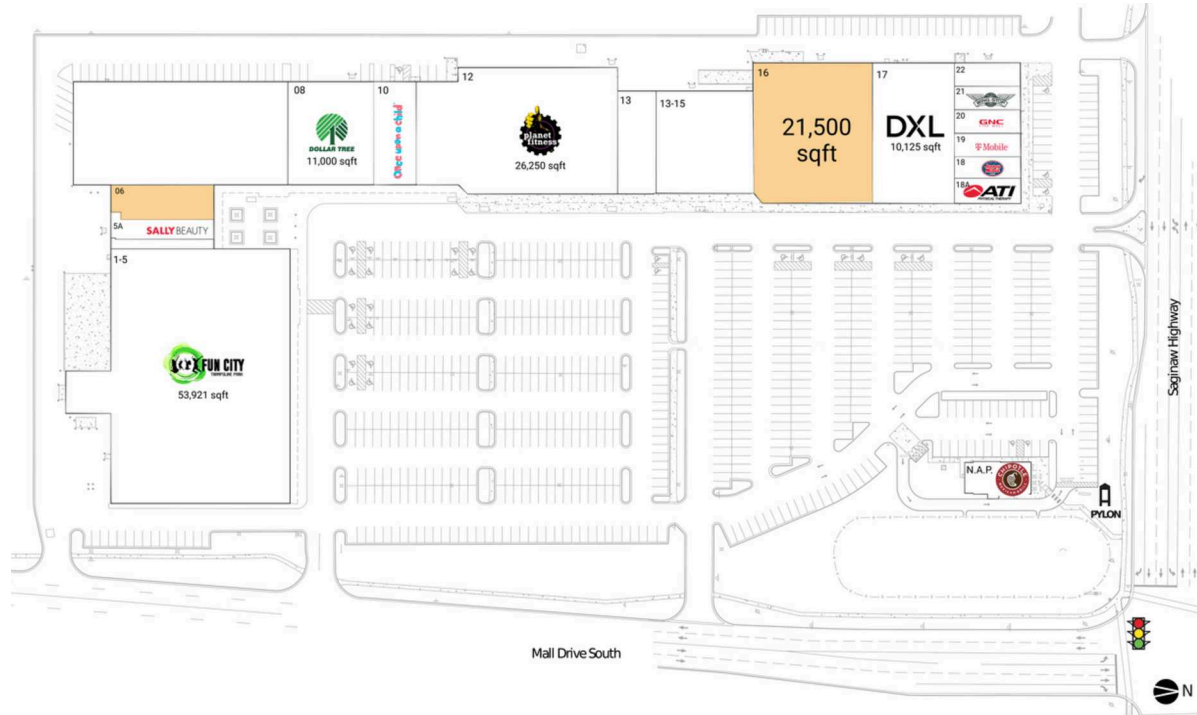

# Delta Center

Lansing-East Lansing, MI

42.7396, -84.6337

5801-5859 West Saginaw Highway | Lansing, MI 48917

**Center Size:** 160,946 SF

Demographics	1 Mile	3 Mile	5 Mile
	8,445	42,755	107,623
	4,063	19,358	47,306
	\$74,041	\$76,802	\$66,560

Located directly across from the 837,000 SF Lansing Mall

High visibility from 29,000+ VPD on Saginaw Hwy

Highly trafficked center anchored by Planet Fitness

## Available Space

06	4,000 SF
16	21,500 SF

## Current Retailers

N.A.P. 1	Chipotle Mexican Grill	0 SF
1-5	FUNCITY Adventure Park	53,921 SF
5A	Sally Beauty Supply	2,200 SF
08	Dollar Tree	11,000 SF
10	Once Upon a Child	5,500 SF
12	Planet Fitness	26,250 SF
13	Disc Traders Movies Music Game	4,500 SF
13-15	Royal Grill Sushi Buffet	11,450 SF
17	DXL	10,125 SF
18	Jersey Mike's Subs	1,600 SF
18A	ATI Physical Therapy	2,600 SF
19	T-Mobile	2,100 SF
20	GNC	1,400 SF
21	Wingstop	1,400 SF
22	The UPS Store	1,400 SF