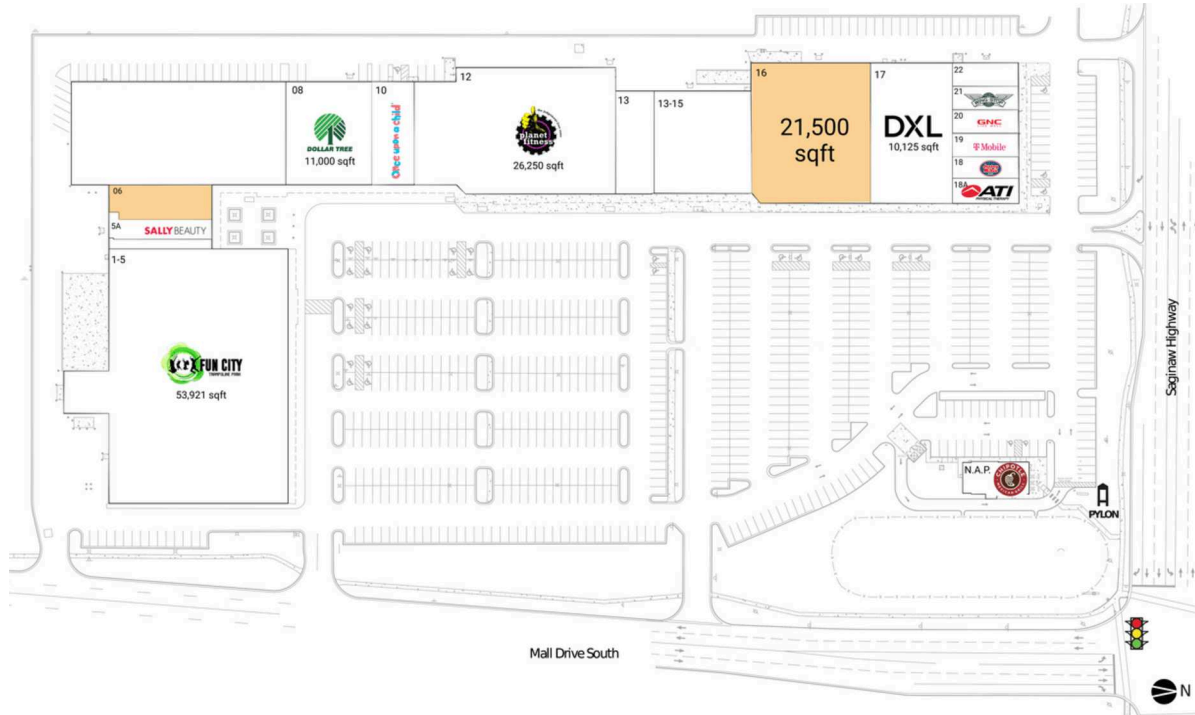

Delta Center

Lansing-East Lansing, MI

42.7396, -84.6337

5801-5859 West Saginaw Highway | Lansing, MI 48917

Available Space

06	4,000 SF
16	21,500 SF

Current Retailers

N.A.P. 1	Chipotle Mexican Grill	0 SF
1-5	FUNCITY Adventure Park	53,921 SF
5A	Sally Beauty Supply	2,200 SF
08	Dollar Tree	11,000 SF
10	Once Upon A Child	5,500 SF
12	Planet Fitness	26,250 SF
13	Disc Traders Movies Music Game	4,500 SF
13-15	Royal Grill Sushi Buffet	11,450 SF
17	DXL	10,125 SF
18	Jersey Mike's Subs	1,600 SF
18A	ATI Physical Therapy	2,600 SF
19	T-Mobile	2,100 SF
20	GNC	1,400 SF
21	Wingstop	1,400 SF
22	The UPS Store	1,400 SF