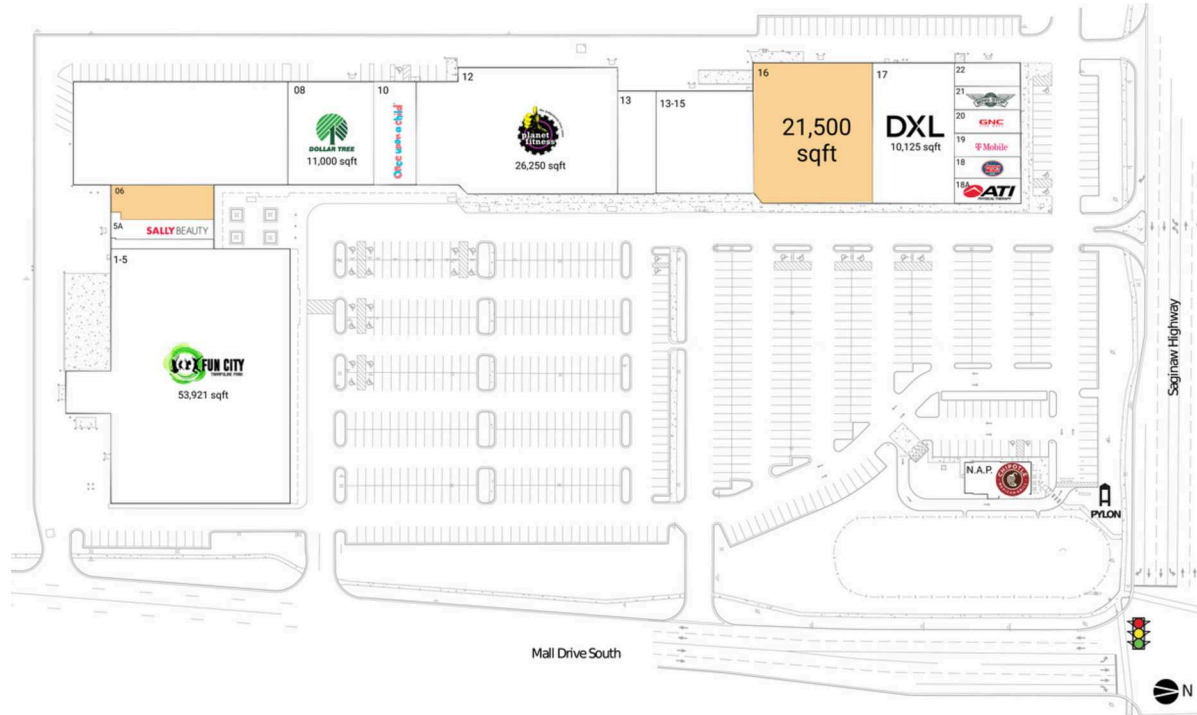

Delta Center

Lansing-East Lansing, MI

42.7396, -84.6337
5801-5859 West Saginaw Highway | Lansing, MI 48917

Available Space

06	4,000 SF
16	21,500 SF

Current Retailers

N.A.P. 1	Chipotle Mexican Grill	0 SF
1-5	FUNCITY Adventure Park	53,921 SF
5A	Sally Beauty Supply	2,200 SF
08	Dollar Tree	11,000 SF
10	Once Upon A Child	5,500 SF
12	Planet Fitness	26,250 SF
13	Disc Traders Movies Music Game	4,500 SF
13-15	Royal Grill Sushi Buffet	11,450 SF
17	DXL	10,125 SF
18	Jersey Mike's Subs	1,600 SF
18A	ATI Physical Therapy	2,600 SF
19	T-Mobile	2,100 SF
20	GNC	1,400 SF
21	Wingstop	1,400 SF
22	The UPS Store	1,400 SF