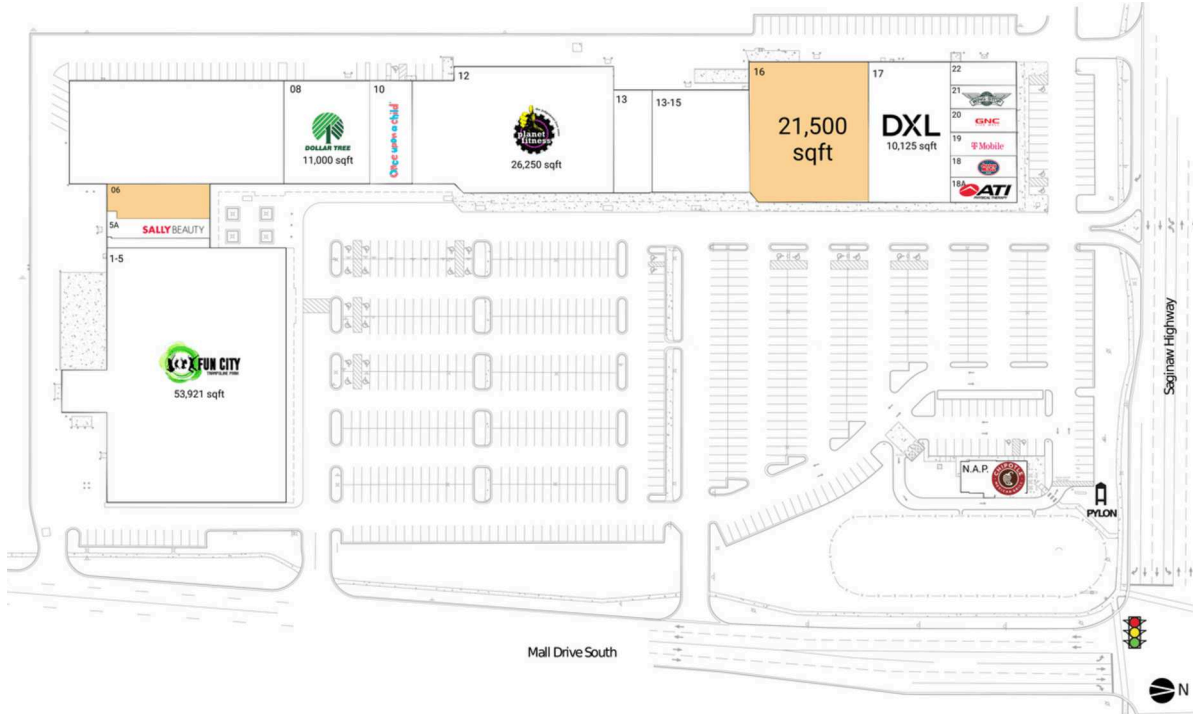

# Delta Center

Lansing-East Lansing, MI

42.7396, -84.6337  
5801-5859 West Saginaw Highway | Lansing, MI 48917

## Available Space

06	4,000 SF
16	21,500 SF

## Current Retailers

N.A.P. 1	Chipotle Mexican Grill	0 SF
1-5	FUNCITY Adventure Park	53,921 SF
5A	Sally Beauty Supply	2,200 SF
08	Dollar Tree	11,000 SF
10	Once Upon A Child	5,500 SF
12	Planet Fitness	26,250 SF
13	Disc Traders Movies Music Game	4,500 SF
13-15	Royal Grill Sushi Buffet	11,450 SF
17	DXL	10,125 SF
18	Jersey Mike's Subs	1,600 SF
18A	ATI Physical Therapy	2,600 SF
19	T-Mobile	2,100 SF
20	GNC	1,400 SF
21	Wingstop	1,400 SF
22	The UPS Store	1,400 SF