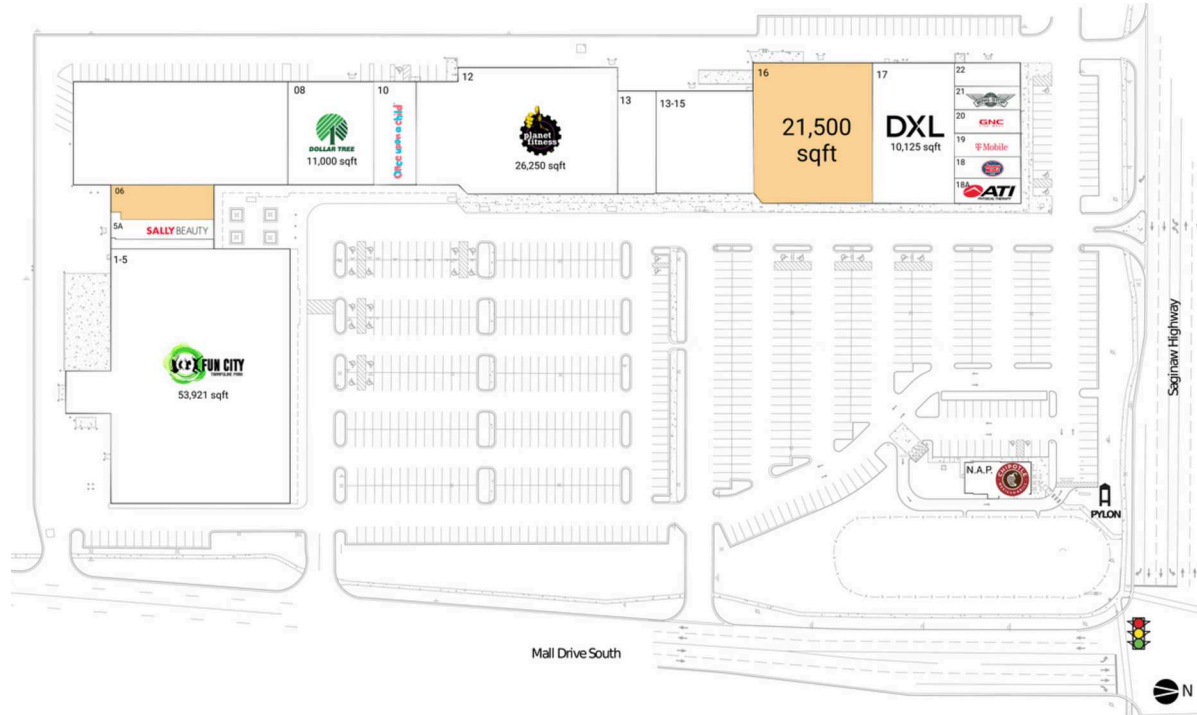

Delta Center

Lansing-East Lansing, MI

42.7396, -84.6337

5801-5859 West Saginaw Highway | Lansing, MI 48917

Available Space

06	4,000 SF
16	21,500 SF

Current Retailers

N.A.P. 1	Chipotle Mexican Grill	0 SF
1-5	FUNCITY Adventure Park	53,921 SF
5A	Sally Beauty Supply	2,200 SF
08	Dollar Tree	11,000 SF
10	Once Upon A Child	5,500 SF
12	Planet Fitness	26,250 SF
13	Disc Traders Movies Music Game	4,500 SF
13-15	Royal Grill Sushi Buffet	11,450 SF
17	DXL	10,125 SF
18	Jersey Mike's Subs	1,600 SF
18A	ATI Physical Therapy	2,600 SF
19	T-Mobile	2,100 SF
20	GNC	1,400 SF
21	Wingstop	1,400 SF
22	The UPS Store	1,400 SF