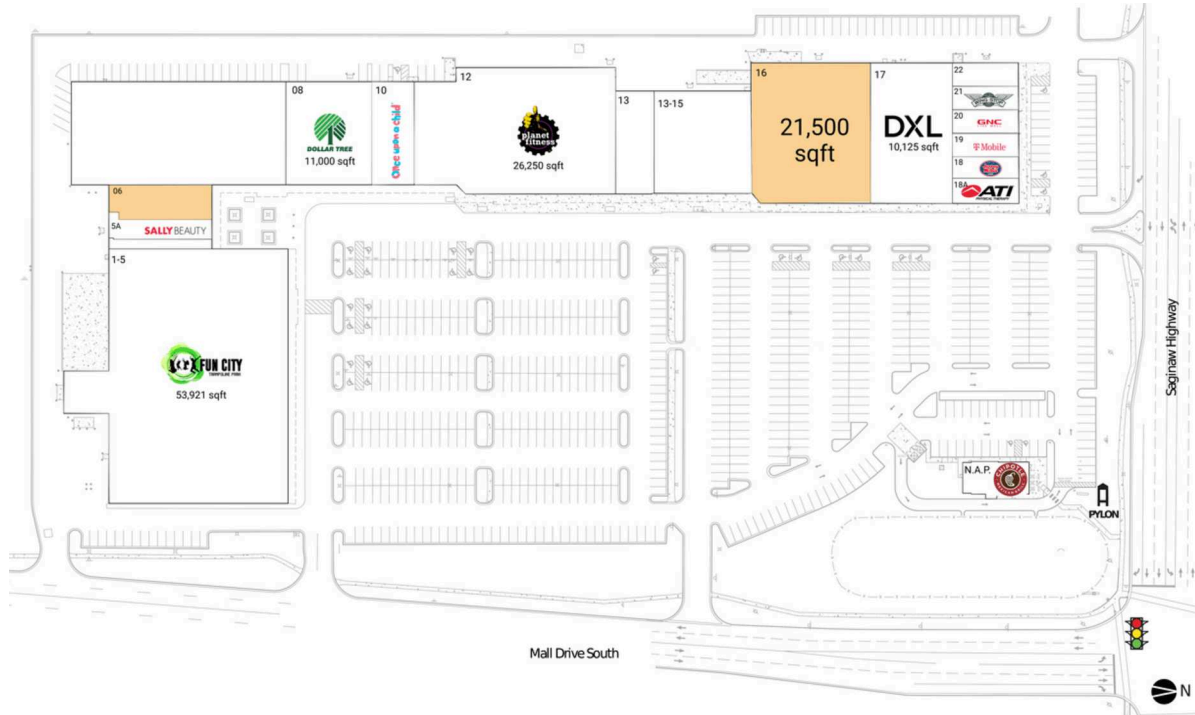

Delta Center

Lansing-East Lansing, MI

42.7396, -84.6337
5801-5859 West Saginaw Highway | Lansing, MI 48917

Available Space

06	4,000 SF
16	21,500 SF

Current Retailers

N.A.P. 1	Chipotle Mexican Grill	0 SF
1-5	FUNCITY Adventure Park	53,921 SF
5A	Sally Beauty Supply	2,200 SF
08	Dollar Tree	11,000 SF
10	Once Upon A Child	5,500 SF
12	Planet Fitness	26,250 SF
13	Disc Traders Movies Music Game	4,500 SF
13-15	Royal Grill Sushi Buffet	11,450 SF
17	DXL	10,125 SF
18	Jersey Mike's Subs	1,600 SF
18A	ATI Physical Therapy	2,600 SF
19	T-Mobile	2,100 SF
20	GNC	1,400 SF
21	Wingstop	1,400 SF
22	The UPS Store	1,400 SF