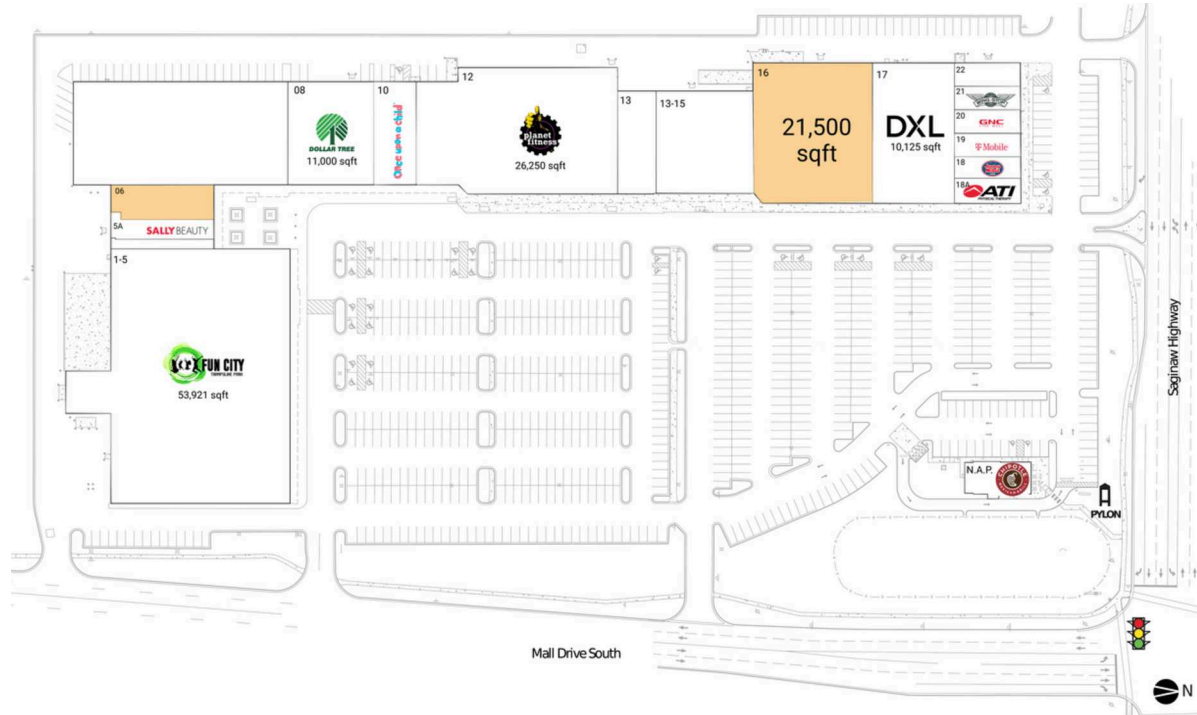

Delta Center

Lansing-East Lansing, MI

42.7396, -84.6337
5801-5859 West Saginaw Highway | Lansing, MI 48917

Available Space

06	4,000 SF
16	21,500 SF

Current Retailers

N.A.P. 1	Chipotle Mexican Grill	0 SF
1-5	FUNCITY Adventure Park	53,921 SF
5A	Sally Beauty Supply	2,200 SF
08	Dollar Tree	11,000 SF
10	Once Upon A Child	5,500 SF
12	Planet Fitness	26,250 SF
13	Disc Traders Movies Music Game	4,500 SF
13-15	Royal Grill Sushi Buffet	11,450 SF
17	DXL	10,125 SF
18	Jersey Mike's Subs	1,600 SF
18A	ATI Physical Therapy	2,600 SF
19	T-Mobile	2,100 SF
20	GNC	1,400 SF
21	Wingstop	1,400 SF
22	The UPS Store	1,400 SF