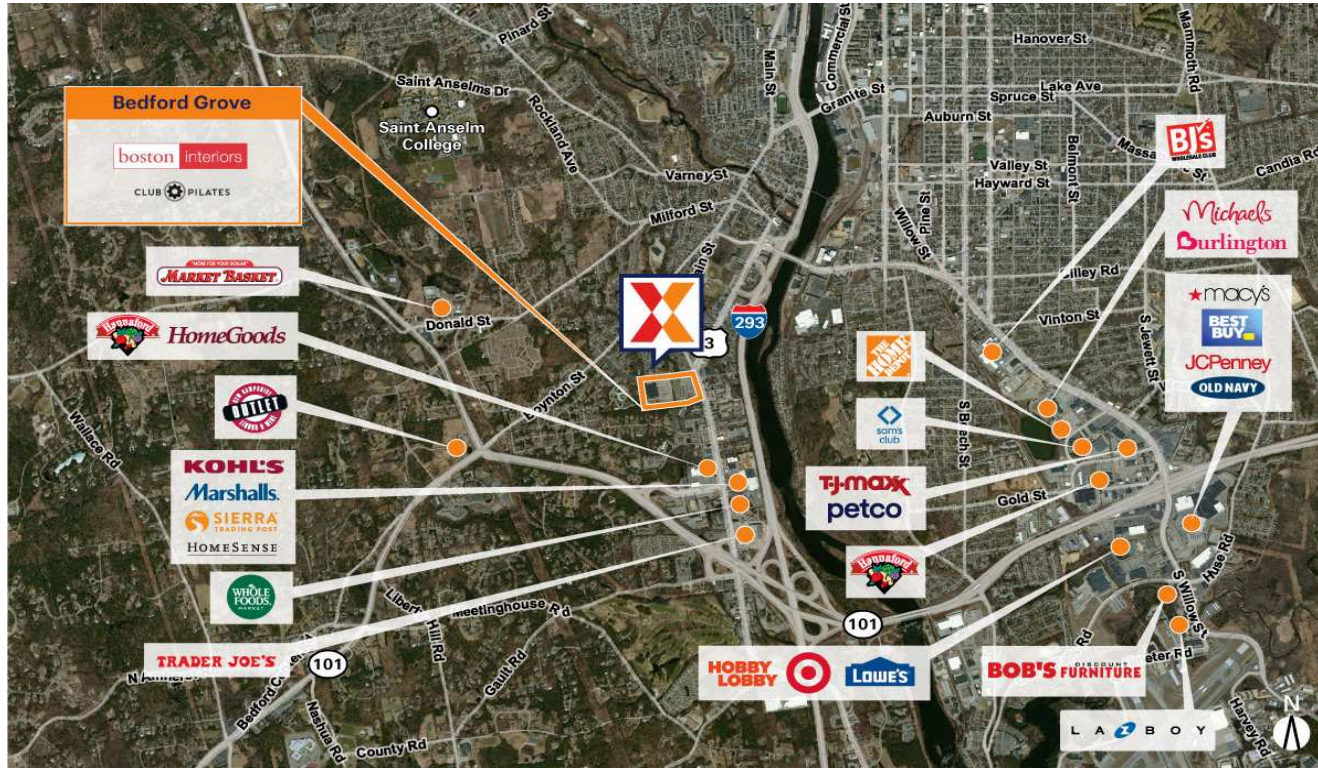

Bedford Grove

Manchester-Nashua, NH

42.9643, -71.4835

3-7 Colby Court | Bedford, NH 03110-6426

Center Size: 216,699 SF

Demographics	3 Mile	5 Mile	7 Mile
	90,098	147,933	192,058
	37,094	60,096	76,451
	\$80,183	\$91,556	\$98,527

Surrounded by a densely populated trade area of 175,000 residents

Multi-million dollar renovation completed in 2019

Center includes top national retailers including Boston Interiors, Panera Bread, Great Clips and Aspen Dental

Bedford Grove

Manchester-Nashua, NH

42.9643, -71.4835

3-7 Colby Court | Bedford, NH 03110-6426

Available Space

140	1,200 SF
160	1,600 SF

Current Retailers

END	Evviva Trattoria	7,000 SF
100	Boston Interiors	20,653 SF
100A	Planet Fitness	35,860 SF
100B	Goldfish Swim School	6,643 SF
110	X-Golf	7,000 SF
120	Creative Nail Designs	1,203 SF
130	NH iPhone Repair	1,321 SF
150	Lo Tide Clothing Co	1,200 SF
170	Taipei & Tokyo	3,600 SF
180	Great Clips	1,600 SF
190	T-Mobile	1,200 SF
200	GameStop	1,600 SF
210	Blo - Blow Dry Bar	1,200 SF
220	Aspen Dental	3,520 SF
220B	Elements Massage	3,320 SF
230	Panera Bread	5,160 SF
300B	Club Pilates	1,540 SF
300B-1	Bubbakoo's Burritos	1,493 SF
300C	Verizon Wireless	2,000 SF
300PD	Milan Laser Hair Removal	1,439 SF