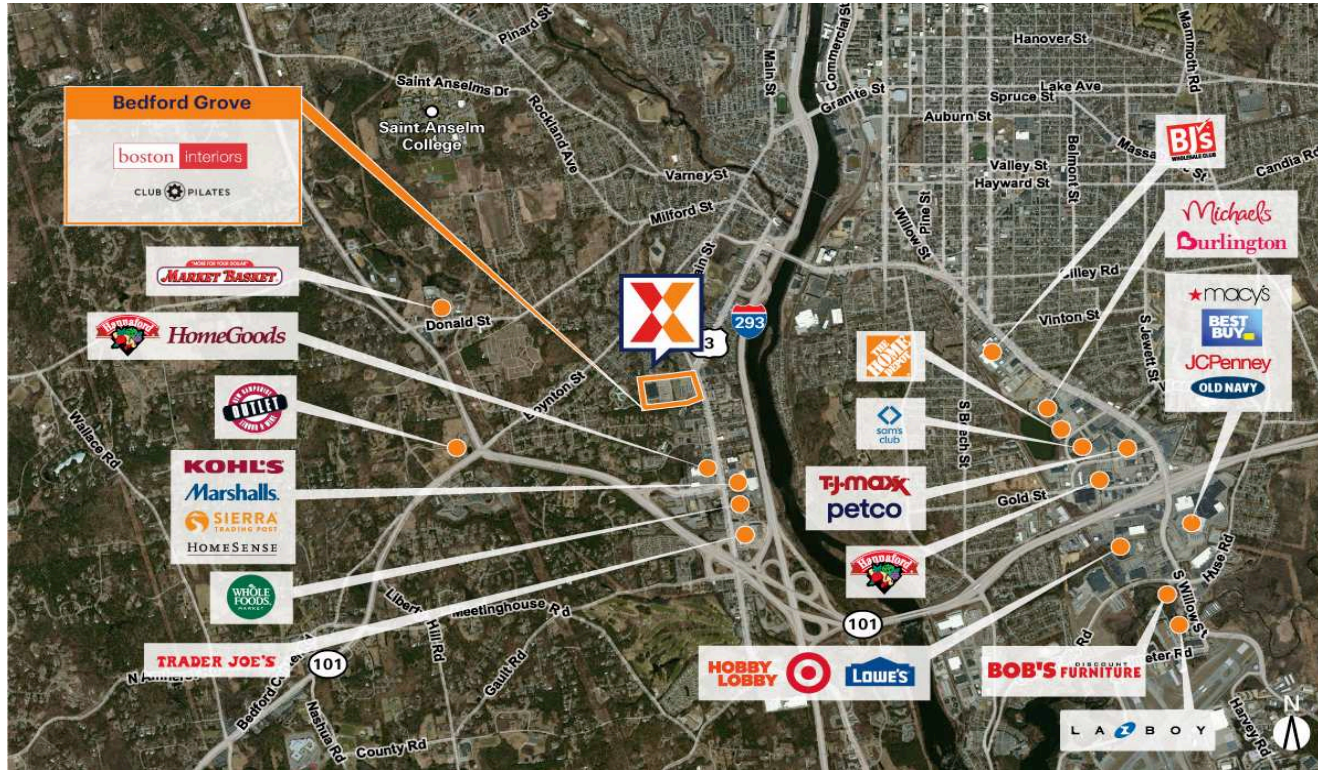

Bedford Grove

Manchester-Nashua, NH

42.9643, -71.4835

3-7 Colby Court | Bedford, NH 03110-6426

Center Size: 103,076 SF

Demographics	3 Mile	5 Mile	7 Mile
	90,098	147,933	192,058
	37,094	60,096	76,451
	\$80,183	\$91,556	\$98,527

Surrounded by a densely populated trade area of 175,000 residents

Multi-million dollar renovation completed in 2019

Center includes top national retailers including Panera Bread, Great Clips and Aspen Dental

Bedford Grove

Manchester-Nashua, NH

42.9643, -71.4835

3-7 Colby Court | Bedford, NH 03110-6426

Available Space

140	1,200 SF
200	1,600 SF

Current Retailers

END	Evviva Trattoria	7,000 SF
100	Boston Interiors	20,653 SF
100A	Planet Fitness	35,860 SF
100B	Goldfish Swim School	6,643 SF
110	X-Golf	7,000 SF
120	Creative Nail Designs	1,203 SF
130	NH iPhone Repair	1,321 SF
150	Lo Tide Clothing Co	1,200 SF
160	Wrap City	1,600 SF
170	Taipei & Tokyo	3,600 SF
180	Great Clips	1,600 SF
190	T-Mobile	1,200 SF
210	Blo - Blow Dry Bar	1,200 SF
220	Aspen Dental	3,520 SF
220B	Elements Massage	3,320 SF
230	Panera Bread	5,160 SF
300B	Club Pilates	1,540 SF
300B-1	Bubbakoo's Burritos	1,493 SF
300C	Verizon Wireless	2,000 SF
300PD	Milan Laser Hair Removal	1,439 SF