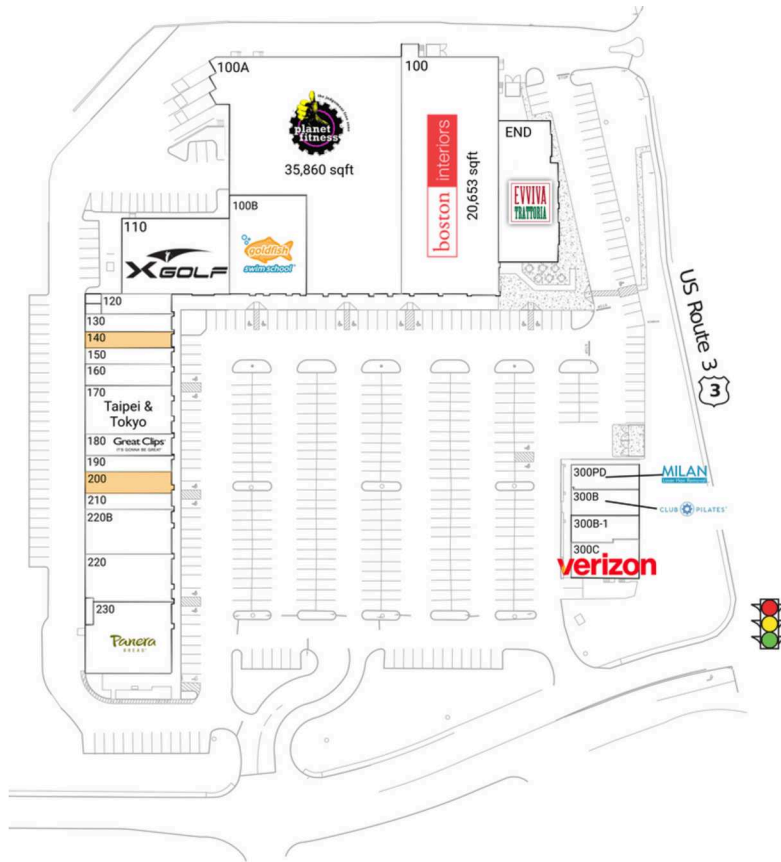

Bedford Grove

Manchester-Nashua, NH

42.9643, -71.4835

3-7 Colby Court | Bedford, NH 03110-6426

Center Size: 103,076 SF

Demographics	3 Mile	5 Mile	7 Mile
	90,098	147,933	192,058
	37,094	60,096	76,451
	\$80,183	\$91,556	\$98,527

Surrounded by a densely populated trade area of 175,000 residents

Multi-million dollar renovation completed in 2019

Center includes top national retailers including Panera Bread, Great Clips and Aspen Dental

Bedford Grove

Manchester-Nashua, NH

42.9643, -71.4835

3-7 Colby Court | Bedford, NH 03110-6426

Available Space

140	1,200 SF
200	1,600 SF

Current Retailers

END	Evviva Trattoria	7,000 SF
100	Boston Interiors	20,653 SF
100A	Planet Fitness	35,860 SF
100B	Goldfish Swim School	6,643 SF
110	X-Golf	7,000 SF
120	Creative Nail Designs	1,203 SF
130	NH iPhone Repair	1,321 SF
150	Lo Tide Clothing Co	1,200 SF
160	Wrap City	1,600 SF
170	Taipei & Tokyo	3,600 SF
180	Great Clips	1,600 SF
190	T-Mobile	1,200 SF
210	Blo - Blow Dry Bar	1,200 SF
220	Aspen Dental	3,520 SF
220B	Elements Massage	3,320 SF
230	Panera Bread	5,160 SF
300B	Club Pilates	1,540 SF
300B-1	Bubbakoo's Burritos	1,493 SF
300C	Verizon Wireless	2,000 SF
300PD	Milan Laser Hair Removal	1,439 SF