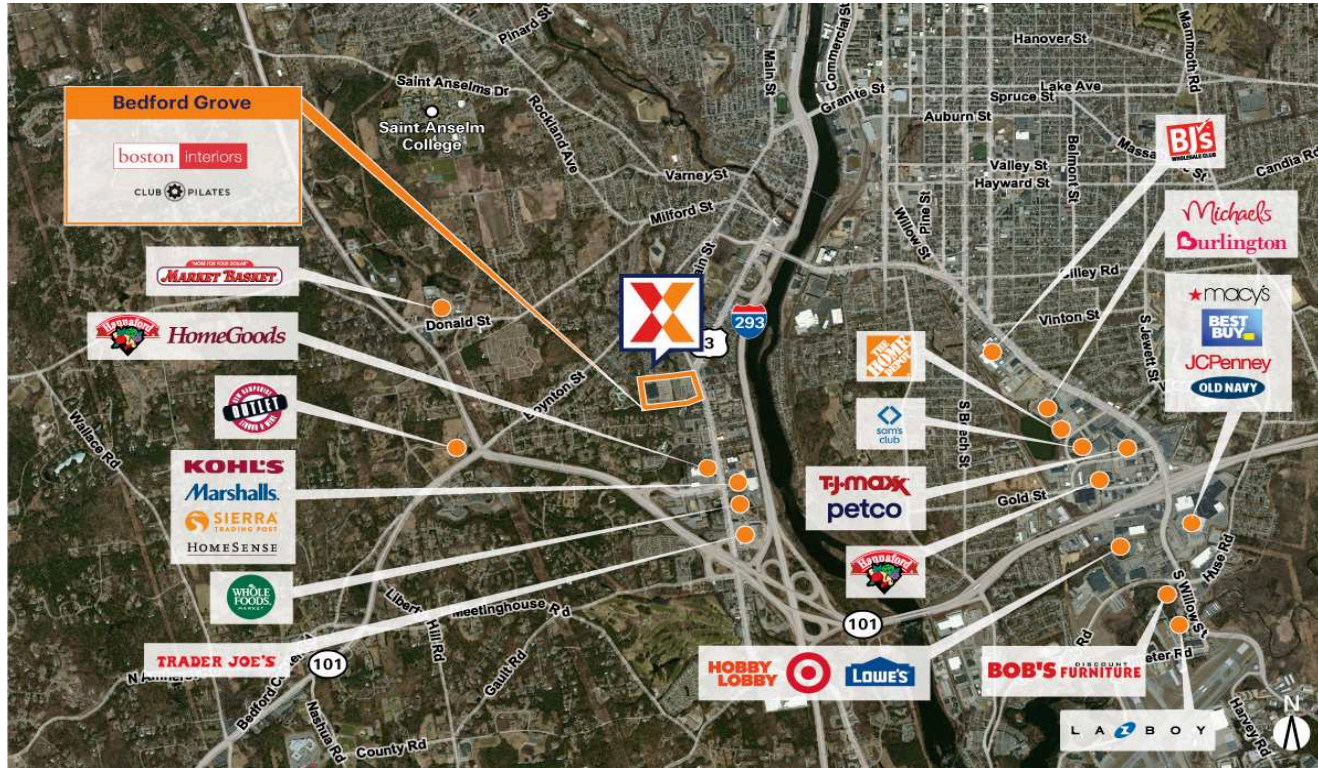

Bedford Grove

Manchester-Nashua, NH

42.9643, -71.4835

3-7 Colby Court | Bedford, NH 03110-6426

Center Size: 103,076 SF

Demographics	3 Mile	5 Mile	7 Mile
	90,098	147,933	192,058
	37,094	60,096	76,451
	\$80,183	\$91,556	\$98,527

Surrounded by a densely populated trade area of 175,000 residents

Multi-million dollar renovation completed in 2019

Center includes top national retailers including Panera Bread, Great Clips and Aspen Dental

Bedford Grove

Manchester-Nashua, NH

42.9643, -71.4835

3-7 Colby Court | Bedford, NH 03110-6426

Available Space

140	1,200 SF
200	1,600 SF

Current Retailers

END	Evviva Trattoria	7,000 SF
100	Boston Interiors	20,653 SF
100A	Planet Fitness	35,860 SF
100B	Goldfish Swim School	6,643 SF
110	X-Golf	7,000 SF
120	Creative Nail Designs	1,203 SF
130	NH iPhone Repair	1,321 SF
150	Lo Tide Clothing Co	1,200 SF
160	Wrap City	1,600 SF
170	Taipei & Tokyo	3,600 SF
180	Great Clips	1,600 SF
190	T-Mobile	1,200 SF
210	Blo - Blow Dry Bar	1,200 SF
220	Aspen Dental	3,520 SF
220B	Elements Massage	3,320 SF
230	Panera Bread	5,160 SF
300B	Club Pilates	1,540 SF
300B-1	Bubbakoo's Burritos	1,493 SF
300C	Verizon Wireless	2,000 SF
300PD	Milan Laser Hair Removal	1,439 SF