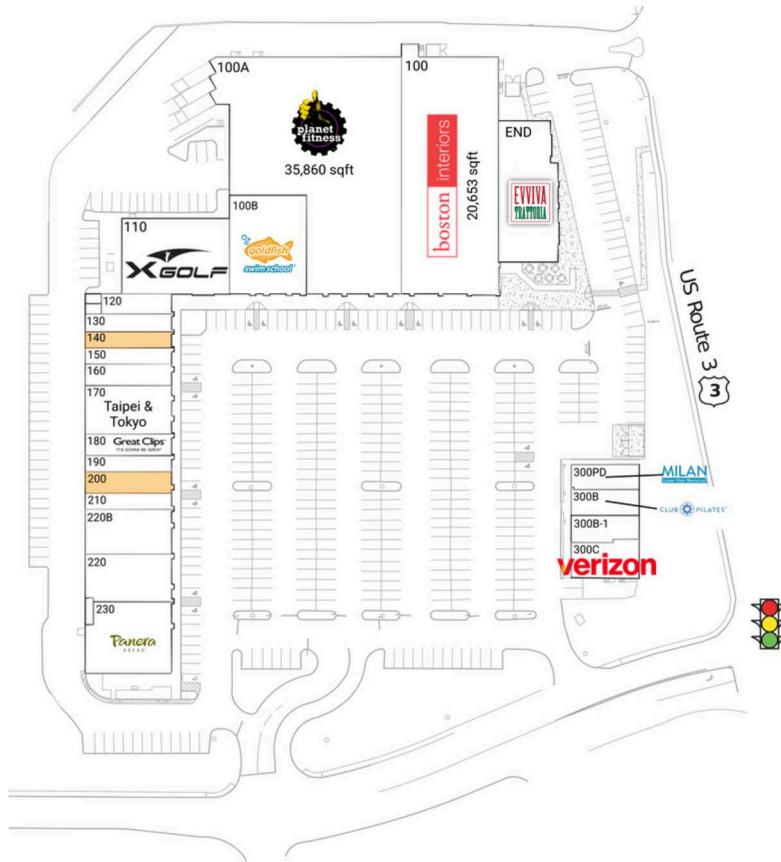

Bedford Grove

Manchester-Nashua, NH

42.9643, -71.4835

3-7 Colby Court | Bedford, NH 03110-6426

Center Size: 103,076 SF

Demographics	3 Mile	5 Mile	7 Mile
	90,098	147,933	192,058
	37,094	60,096	76,451
	\$80,183	\$91,556	\$98,527

Surrounded by a densely populated trade area of 175,000 residents

Multi-million dollar renovation completed in 2019

Center includes top national retailers including Panera Bread, Great Clips and Aspen Dental

Bedford Grove

Manchester-Nashua, NH

42.9643, -71.4835

3-7 Colby Court | Bedford, NH 03110-6426

Available Space

140	1,200 SF
200	1,600 SF

Current Retailers

END	Evviva Trattoria	7,000 SF
100	Boston Interiors	20,653 SF
100A	Planet Fitness	35,860 SF
100B	Goldfish Swim School	6,643 SF
110	X-Golf	7,000 SF
120	Creative Nail Designs	1,203 SF
130	NH iPhone Repair	1,321 SF
150	Lo Tide Clothing Co	1,200 SF
160	Wrap City	1,600 SF
170	Taipei & Tokyo	3,600 SF
180	Great Clips	1,600 SF
190	T-Mobile	1,200 SF
210	Blo - Blow Dry Bar	1,200 SF
220	Aspen Dental	3,520 SF
220B	Elements Massage	3,320 SF
230	Panera Bread	5,160 SF
300B	Club Pilates	1,540 SF
300B-1	Bubbakoo's Burritos	1,493 SF
300C	Verizon Wireless	2,000 SF
300PD	Milan Laser Hair Removal	1,439 SF