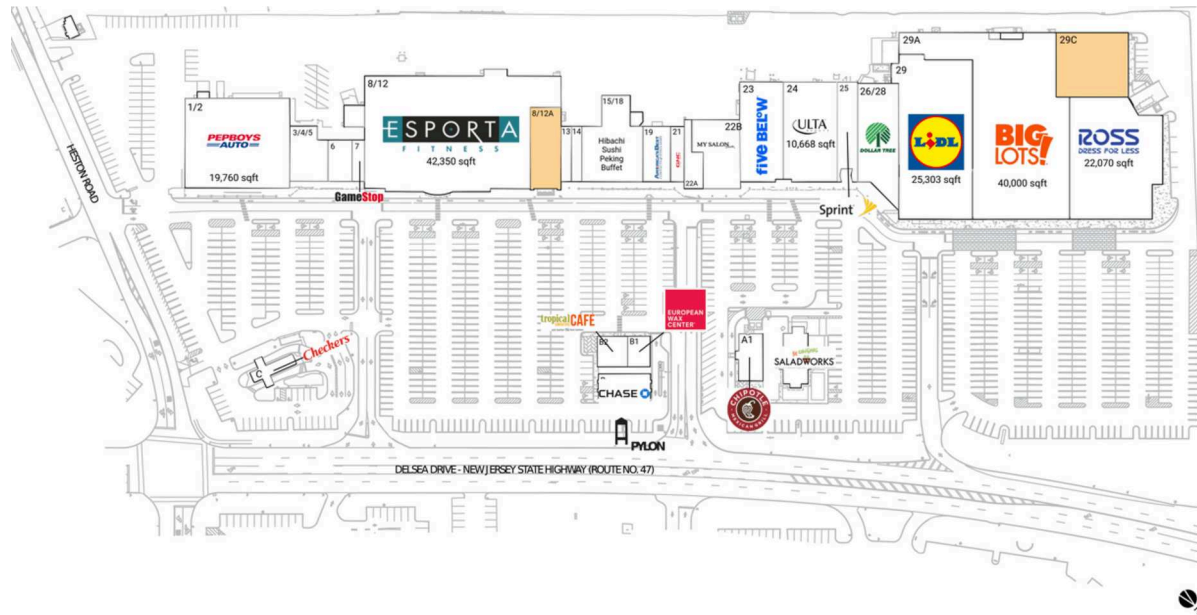

Collegetown Shopping Center

Philadelphia-Camden-Wilmington, PA-NJ-DE-MD

39.7216, -75.1163

731 Delsea Drive | Glassboro, NJ 08028

Center Size: 247,991 SF

Demographics	1 Mile	3 Mile	5 Mile
	13,085	55,702	106,983
	3,833	18,961	37,316
	\$102,969	\$102,878	\$112,923

Close proximity to Rowan University with 22,000+ students

High visibility on Route 47/Delsea Drive with 20,000+ VPD

Strategically located in heart of Glassboro's retail district with 1MM SF of retail space

Collegetown Shopping Center

Philadelphia-Camden-Wilmington, PA-NJ-DE-MD

39.7216, -75.1163
731 Delsea Drive | Glassboro, NJ 08028

Available Space

8/12A	5,217 SF
29C	9,560 SF

Current Retailers

A	Saladworks	3,396 SF
A1	Chipotle Mexican Grill	2,337 SF
B	Chase	2,727 SF
B1	European Wax Center	1,400 SF
B2	Tropical Smoothie Cafe	1,334 SF
C	Checkers	1,597 SF
1/2	Pep Boys Auto	19,760 SF
3/4/5	Complete Care	4,160 SF
6	SCBeauty Salon	2,100 SF
7	GameStop	1,080 SF
8/12	Esporta Fitness	42,350 SF
13	Posh Nails & Spa	1,200 SF
14	Accent on Eyes	1,200 SF
15/18	Hibachi Sushi Peking Buffet	9,160 SF
19	America's Best Contacts & Eyeglasses	3,200 SF
21	GNC	1,600 SF
22	Wingstop	1,600 SF
22A	My Salon Suite	6,400 SF
23	Five Below	9,500 SF
24	Ulta Beauty	10,668 SF
25	Sprint	2,500 SF
26/28	Dollar Tree	9,776 SF
29	LIDL	25,303 SF
29A	Big Lots	40,000 SF
29B	Ross Dress for Less	22,070 SF