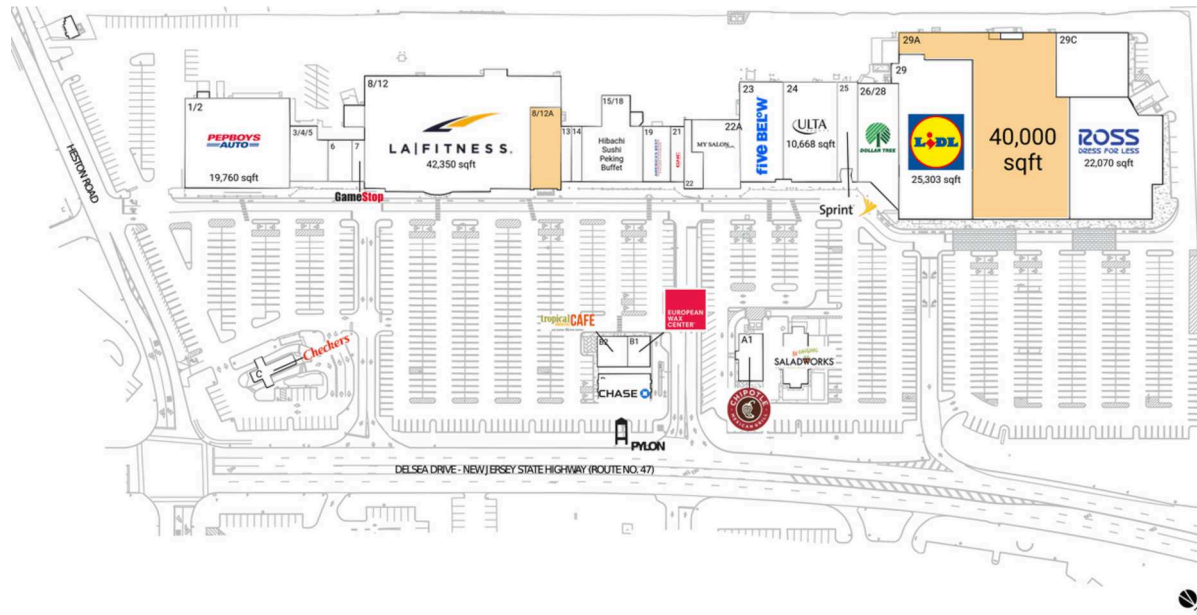

# Collegetown Shopping Center

Philadelphia-Camden-Wilmington, PA-NJ-DE-MD

39.7216, -75.1163  
731 Delsea Drive | Glassboro, NJ 08028

**Center Size:** 231,464 SF

<b>Demographics</b>	<b>1 Mile</b>	<b>3 Mile</b>	<b>5 Mile</b>
	13,085	55,702	106,983
	3,833	18,961	37,316
	\$102,969	\$102,878	\$112,923

Close proximity to Rowan University with 22,000+ students

High visibility on Route 47/Delsea Drive with 20,000+ VPD

Strategically located in heart of Glassboro's retail district with 1MM SF of retail space

## Available Space

8/12A	5,217 SF
29A	40,000 SF

## Current Retailers

A	Saladworks	3,396 SF
A1	Chipotle Mexican Grill	2,337 SF
B	Chase	2,727 SF
B1	European Wax Center	1,400 SF
B2	Tropical Smoothie Cafe	1,334 SF
C	Checkers	1,597 SF
1/2	Pep Boys Auto	19,760 SF
3/4/5	Complete Care	4,160 SF
6	SCBeauty Salon	2,100 SF
7	GameStop	1,080 SF
8/12	LA Fitness	42,350 SF
13	Posh Nails & Spa	1,200 SF
14	Accent on Eyes	1,200 SF
15/18	Hibachi Sushi Peking Buffet	9,160 SF
19	America's Best Contacts & Eyeglasses	3,200 SF
21	GNC	1,600 SF
22	Wingstop	1,600 SF
22A	My Salon Suite	6,400 SF
23	Five Below	9,500 SF
24	Ulta Beauty	10,668 SF
25	Sprint	2,500 SF
26/28	Dollar Tree	9,776 SF
29	LIDL	25,303 SF
29B	Ross Dress for Less	22,070 SF
29C	Occupied	9,560 SF