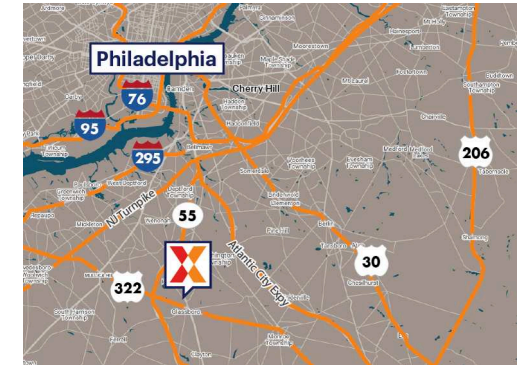

Collegetown Shopping Center

Philadelphia-Camden-Wilmington, PA-NJ-DE-MD

39.7216, -75.1163

731 Delsea Drive | Glassboro, NJ 08028

Center Size: 231,464 SF

Demographics	1 Mile	3 Mile	5 Mile
	13,085	55,702	106,983
	3,833	18,961	37,316
	\$102,969	\$102,878	\$112,923

Close proximity to Rowan University with 22,000+ students

High visibility on Route 47/Delsea Drive with 20,000+ VPD

Strategically located in heart of Glassboro's retail district with 1MM SF of retail space

Collegetown Shopping Center

Philadelphia-Camden-Wilmington, PA-NJ-DE-MD

39.7216, -75.1163
731 Delsea Drive | Glassboro, NJ 08028

Available Space

8/12A	5,217 SF
25	2,500 SF
29A	40,000 SF

Current Retailers

A	Saladworks	3,396 SF
A1	Chipotle Mexican Grill	2,337 SF
B	Chase	2,727 SF
B1	European Wax Center	1,400 SF
B2	Tropical Smoothie Cafe	1,334 SF
C	Checkers	1,597 SF
1/2	Pep Boys Auto	19,760 SF
3/4/5	Complete Care	4,160 SF
6	SCBeauty Salon	2,100 SF
7	GameStop	1,080 SF
8/12	LA Fitness	42,350 SF
13	Posh Nails & Spa	1,200 SF
14	Accent on Eyes	1,200 SF
15/18	Hibachi Sushi Peking Buffet	9,160 SF
19	America's Best Contacts & Eyeglasses	3,200 SF
21	GNC	1,600 SF
22	Wingstop	1,600 SF
22A	My Salon Suite	6,400 SF
23	Five Below	9,500 SF
24	Ulta Beauty	10,668 SF
26/28	Dollar Tree	9,776 SF
29	LIDL	25,303 SF
29B	Ross Dress for Less	22,070 SF