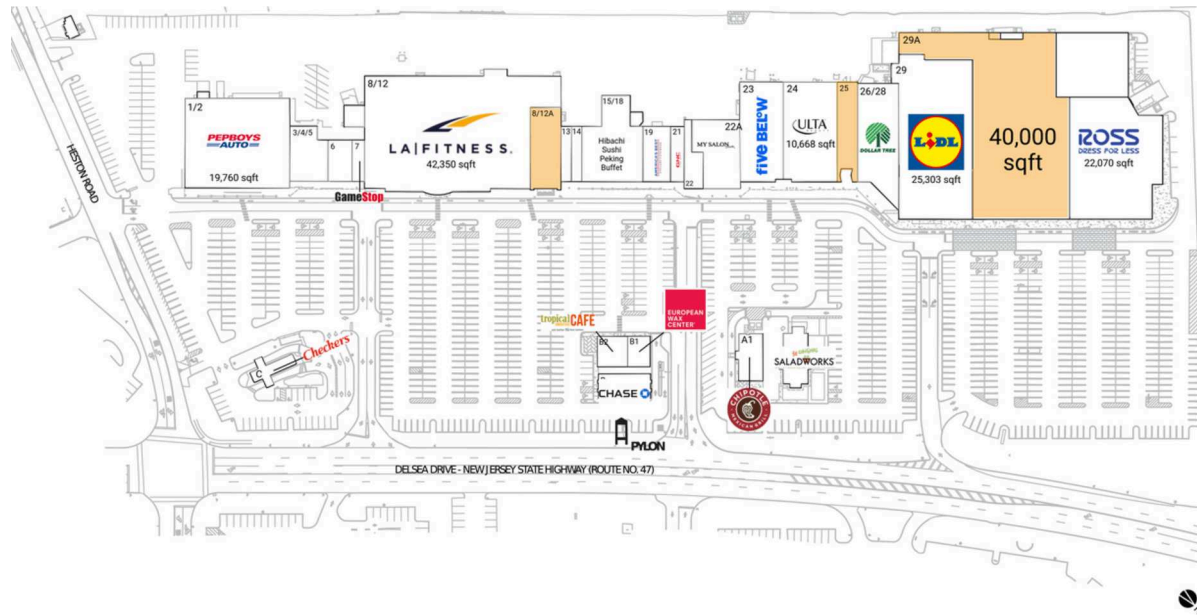

Collegetown Shopping Center

Philadelphia-Camden-Wilmington, PA-NJ-DE-MD

39.7216, -75.1163

731 Delsea Drive | Glassboro, NJ 08028

Center Size: 231,464 SF

Demographics	1 Mile	3 Mile	5 Mile
	13,085	55,702	106,983
	3,833	18,961	37,316
	\$102,969	\$102,878	\$112,923

Close proximity to Rowan University with 22,000+ students

High visibility on Route 47/Delsea Drive with 20,000+ VPD

Strategically located in heart of Glassboro's retail district with 1MM SF of retail space

Collegetown Shopping Center

Philadelphia-Camden-Wilmington, PA-NJ-DE-MD

39.7216, -75.1163
731 Delsea Drive | Glassboro, NJ 08028

Available Space

8/12A	5,217 SF
25	2,500 SF
29A	40,000 SF

Current Retailers

A	Saladworks	3,396 SF
A1	Chipotle Mexican Grill	2,337 SF
B	Chase	2,727 SF
B1	European Wax Center	1,400 SF
B2	Tropical Smoothie Cafe	1,334 SF
C	Checkers	1,597 SF
1/2	Pep Boys Auto	19,760 SF
3/4/5	Complete Care	4,160 SF
6	SCBeauty Salon	2,100 SF
7	GameStop	1,080 SF
8/12	LA Fitness	42,350 SF
13	Posh Nails & Spa	1,200 SF
14	Accent on Eyes	1,200 SF
15/18	Hibachi Sushi Peking Buffet	9,160 SF
19	America's Best Contacts & Eyeglasses	3,200 SF
21	GNC	1,600 SF
22	Wingstop	1,600 SF
22A	My Salon Suite	6,400 SF
23	Five Below	9,500 SF
24	Ulta Beauty	10,668 SF
26/28	Dollar Tree	9,776 SF
29	LIDL	25,303 SF
29B	Ross Dress for Less	22,070 SF