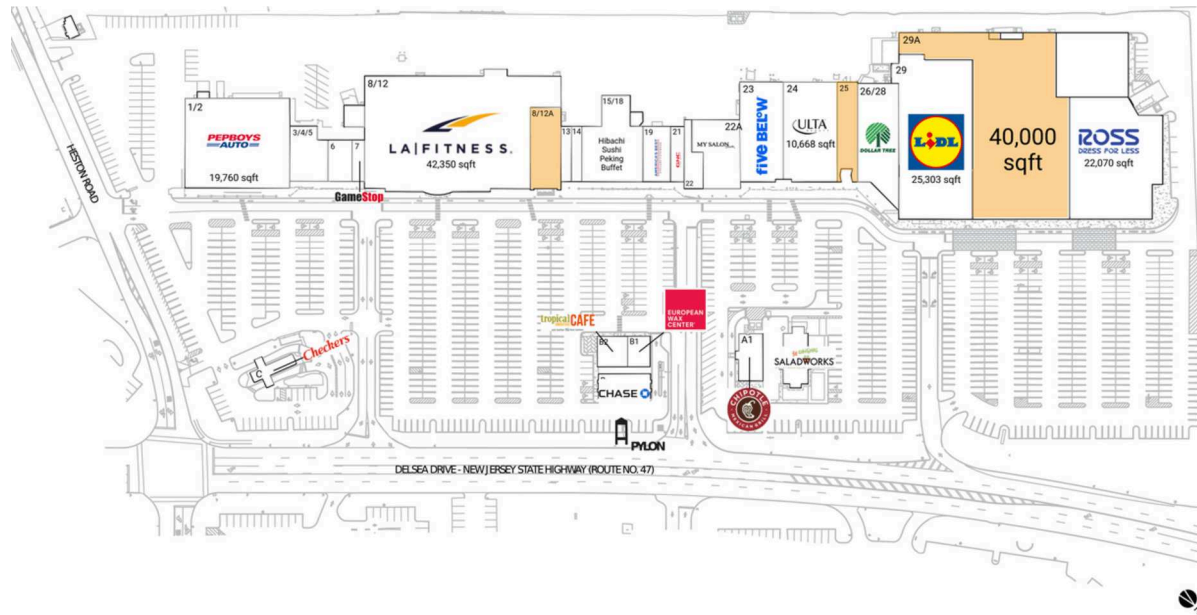

Collegetown Shopping Center

Philadelphia-Camden-Wilmington, PA-NJ-DE-MD

39.7216, -75.1163
731 Delsea Drive | Glassboro, NJ 08028

Available Space

8/12A	5,217 SF
25	2,500 SF
29A	40,000 SF

Current Retailers

A	Saladworks	3,396 SF
A1	Chipotle Mexican Grill	2,337 SF
B	Chase	2,727 SF
B1	European Wax Center	1,400 SF
B2	Tropical Smoothie Cafe	1,334 SF
C	Checkers	1,597 SF
1/2	Pep Boys Auto	19,760 SF
3/4/5	Complete Care	4,160 SF
6	SCBeauty Salon	2,100 SF
7	GameStop	1,080 SF
8/12	LA Fitness	42,350 SF
13	Posh Nails & Spa	1,200 SF
14	Accent On Eyes	1,200 SF
15/18	Hibachi Sushi Peking Buffet	9,160 SF
19	America's Best Contacts & Eyeglasses	3,200 SF
21	GNC	1,600 SF
22	Wingstop	1,600 SF
22A	My Salon Suite	6,400 SF
23	Five Below	9,500 SF
24	Ulta Beauty	10,668 SF
26/28	Dollar Tree	9,776 SF
29	LIDL	25,303 SF
29B	Ross Dress For Less	22,070 SF