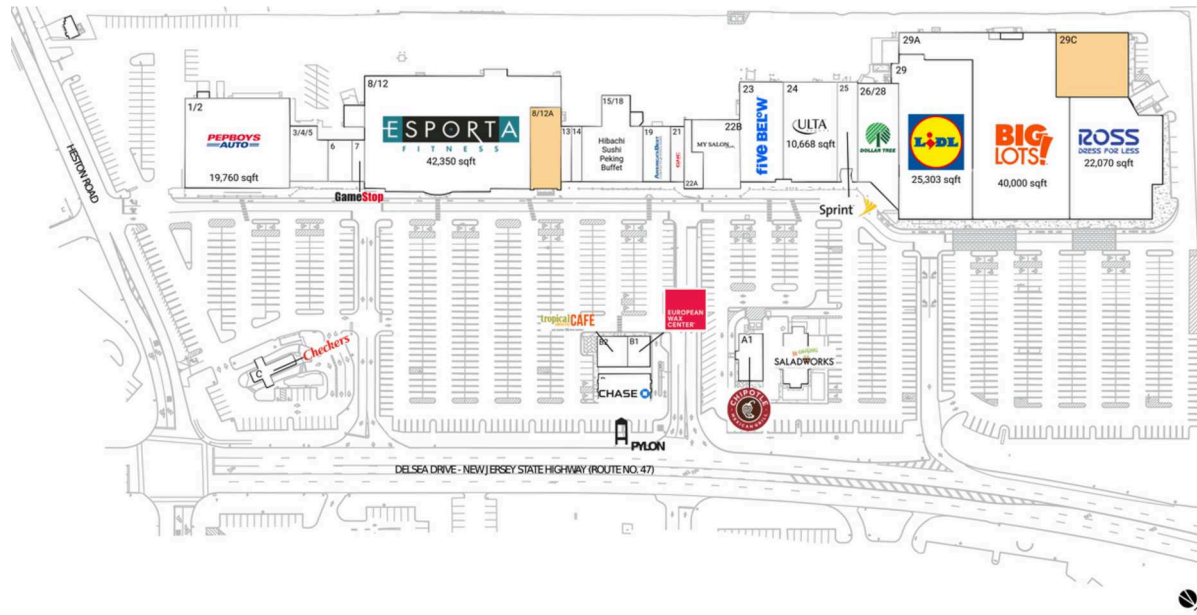

Collegetown Shopping Center

Philadelphia-Camden-Wilmington, PA-NJ-DE-MD

39.7216, -75.1163
731 Delsea Drive | Glassboro, NJ 08028

Available Space

8/12A	5,217 SF
29C	9,560 SF

Current Retailers

A	Saladworks	3,396 SF
A1	Chipotle Mexican Grill	2,337 SF
B	Chase	2,727 SF
B1	European Wax Center	1,400 SF
B2	Tropical Smoothie Cafe	1,334 SF
C	Checkers	1,597 SF
1/2	Pep Boys Auto	19,760 SF
3/4/5	Complete Care	4,160 SF
6	SCBeauty Salon	2,100 SF
7	GameStop	1,080 SF
8/12	Esporta Fitness	42,350 SF
13	Posh Nails & Spa	1,200 SF
14	Accent On Eyes	1,200 SF
15/18	Hibachi Sushi Peking Buffet	9,160 SF
19	America's Best Contacts & Eyeglasses	3,200 SF
21	GNC	1,600 SF
22	Wingstop	1,600 SF
22A	My Salon Suite	6,400 SF
23	Five Below	9,500 SF
24	Ulta Beauty	10,668 SF
25	Sprint	2,500 SF
26/28	Dollar Tree	9,776 SF
29	LIDL	25,303 SF
29A	Big Lots	40,000 SF
29B	Ross Dress For Less	22,070 SF