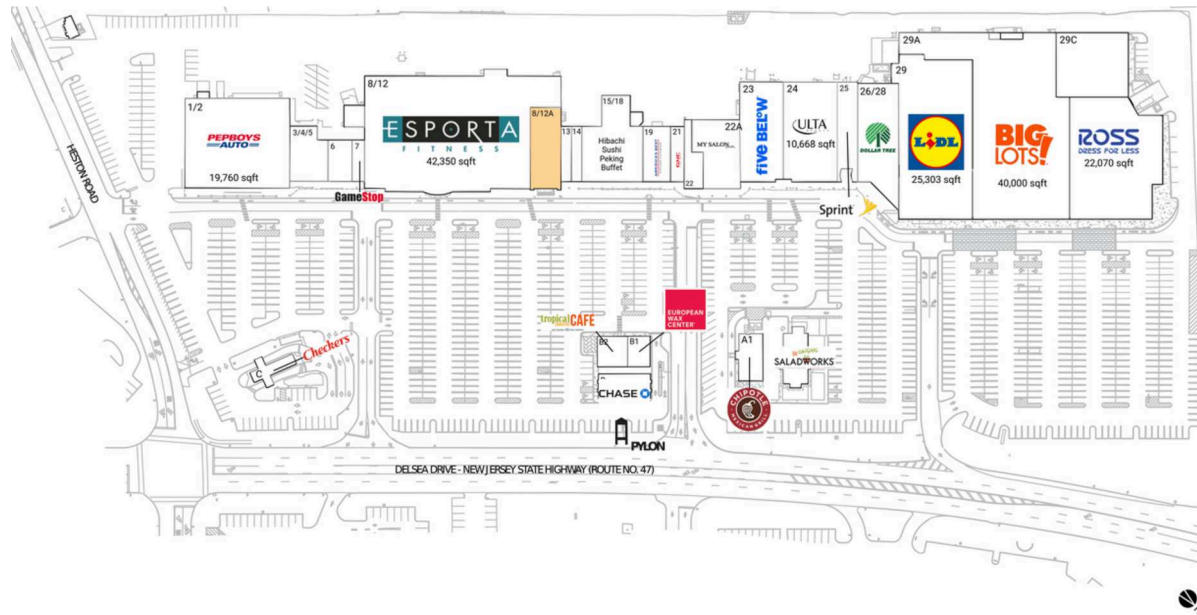

Collegetown Shopping Center

Philadelphia-Camden-Wilmington, PA-NJ-DE-MD

39.7216, -75.1163
731 Delsea Drive | Glassboro, NJ 08028

Available Space

8/12A 5,217 SF

Current Retailers

A	Saladworks	3,396 SF
A1	Chipotle Mexican Grill	2,337 SF
B	Chase	2,727 SF
B1	European Wax Center	1,400 SF
B2	Tropical Smoothie Cafe	1,334 SF
C	Checkers	1,597 SF
1/2	Pep Boys Auto	19,760 SF
3/4/5	Complete Care	4,160 SF
6	SCBeauty Salon	2,100 SF
7	GameStop	1,080 SF
8/12	Esporta Fitness	42,350 SF
13	Posh Nails & Spa	1,200 SF
14	Accent On Eyes	1,200 SF
15/18	Hibachi Sushi Peking Buffet	9,160 SF
19	America's Best Contacts & Eyeglasses	3,200 SF
21	GNC	1,600 SF
22	Wingstop	1,600 SF
22A	My Salon Suite	6,400 SF
23	Five Below	9,500 SF
24	Ulta Beauty	10,668 SF
25	Sprint	2,500 SF
26/28	Dollar Tree	9,776 SF
29	LIDL	25,303 SF
29A	Big Lots	40,000 SF
29B	Ross Dress For Less	22,070 SF
29C	Occupied	9,560 SF