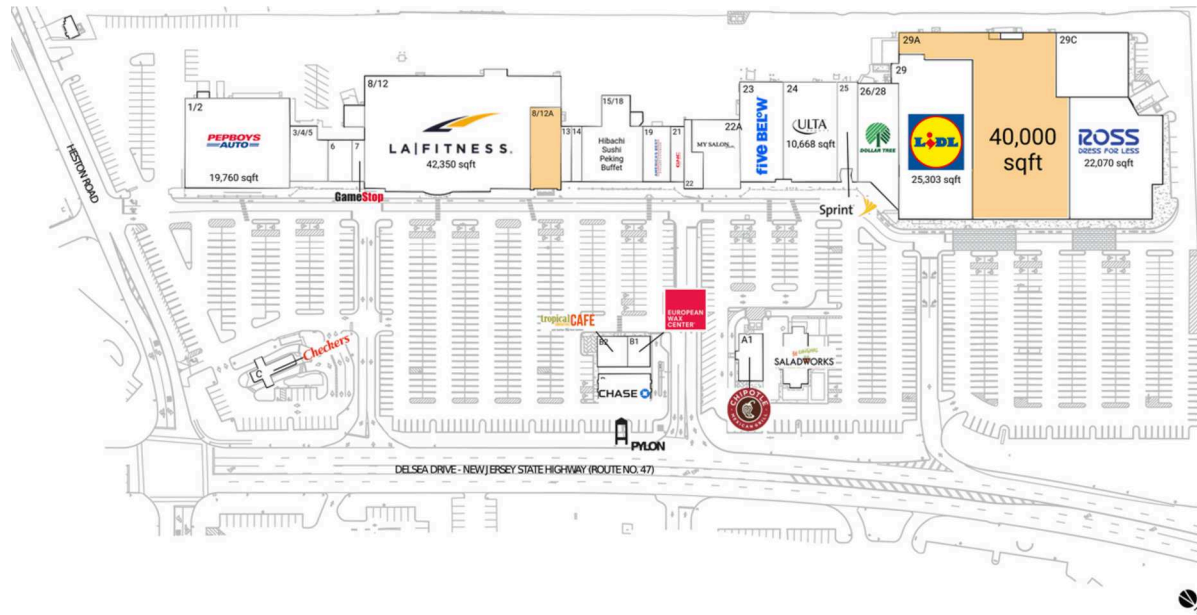

Collegetown Shopping Center

Philadelphia-Camden-Wilmington, PA-NJ-DE-MD

39.7216, -75.1163
731 Delsea Drive | Glassboro, NJ 08028

Available Space

8/12A	5,217 SF
29A	40,000 SF

Current Retailers

A	Saladworks	3,396 SF
A1	Chipotle Mexican Grill	2,337 SF
B	Chase	2,727 SF
B1	European Wax Center	1,400 SF
B2	Tropical Smoothie Cafe	1,334 SF
C	Checkers	1,597 SF
1/2	Pep Boys Auto	19,760 SF
3/4/5	Complete Care	4,160 SF
6	SCBeauty Salon	2,100 SF
7	GameStop	1,080 SF
8/12	LA Fitness	42,350 SF
13	Posh Nails & Spa	1,200 SF
14	Accent On Eyes	1,200 SF
15/18	Hibachi Sushi Peking Buffet	9,160 SF
19	America's Best Contacts & Eyeglasses	3,200 SF
21	GNC	1,600 SF
22	Wingstop	1,600 SF
22A	My Salon Suite	6,400 SF
23	Five Below	9,500 SF
24	Ulta Beauty	10,668 SF
25	Sprint	2,500 SF
26/28	Dollar Tree	9,776 SF
29	LIDL	25,303 SF
29B	Ross Dress For Less	22,070 SF
29C	Occupied	9,560 SF