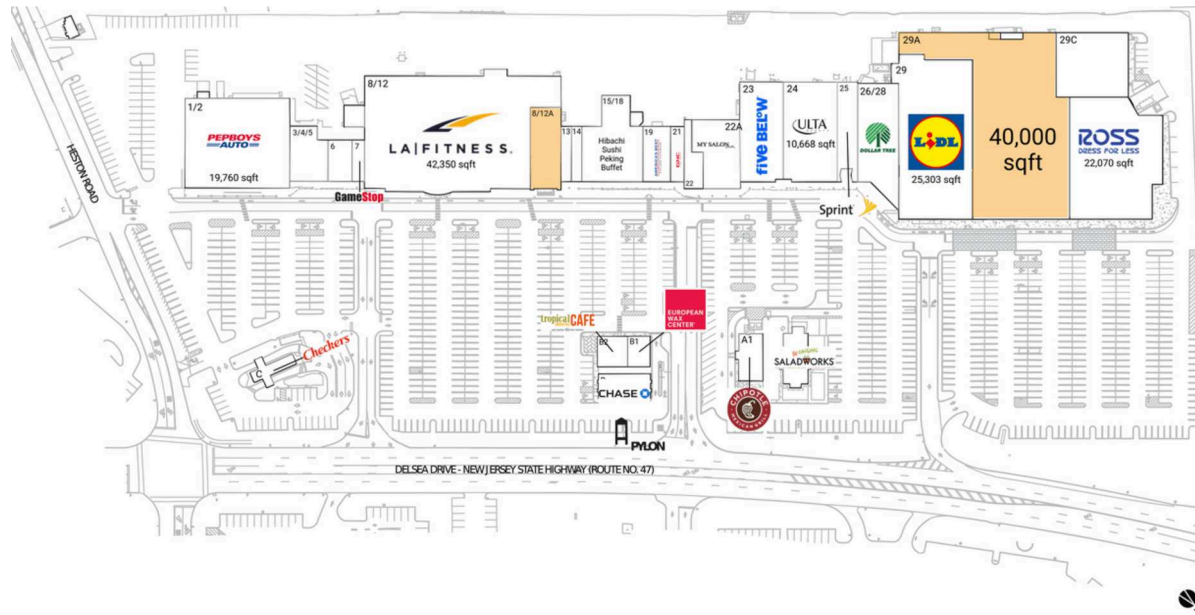

Collegetown Shopping Center

Philadelphia-Camden-Wilmington, PA-NJ-DE-MD

39.7216, -75.1163
731 Delsea Drive | Glassboro, NJ 08028

Available Space

8/12A	5,217 SF
29A	40,000 SF

Current Retailers

A	Saladworks	3,396 SF
A1	Chipotle Mexican Grill	2,337 SF
B	Chase	2,727 SF
B1	European Wax Center	1,400 SF
B2	Tropical Smoothie Cafe	1,334 SF
C	Checkers	1,597 SF
1/2	Pep Boys Auto	19,760 SF
3/4/5	Complete Care	4,160 SF
6	SCBeauty Salon	2,100 SF
7	GameStop	1,080 SF
8/12	LA Fitness	42,350 SF
13	Posh Nails & Spa	1,200 SF
14	Accent On Eyes	1,200 SF
15/18	Hibachi Sushi Peking Buffet	9,160 SF
19	America's Best Contacts & Eyeglasses	3,200 SF
21	GNC	1,600 SF
22	Wingstop	1,600 SF
22A	My Salon Suite	6,400 SF
23	Five Below	9,500 SF
24	Ulta Beauty	10,668 SF
25	Sprint	2,500 SF
26/28	Dollar Tree	9,776 SF
29	LIDL	25,303 SF
29B	Ross Dress For Less	22,070 SF
29C	Occupied	9,560 SF