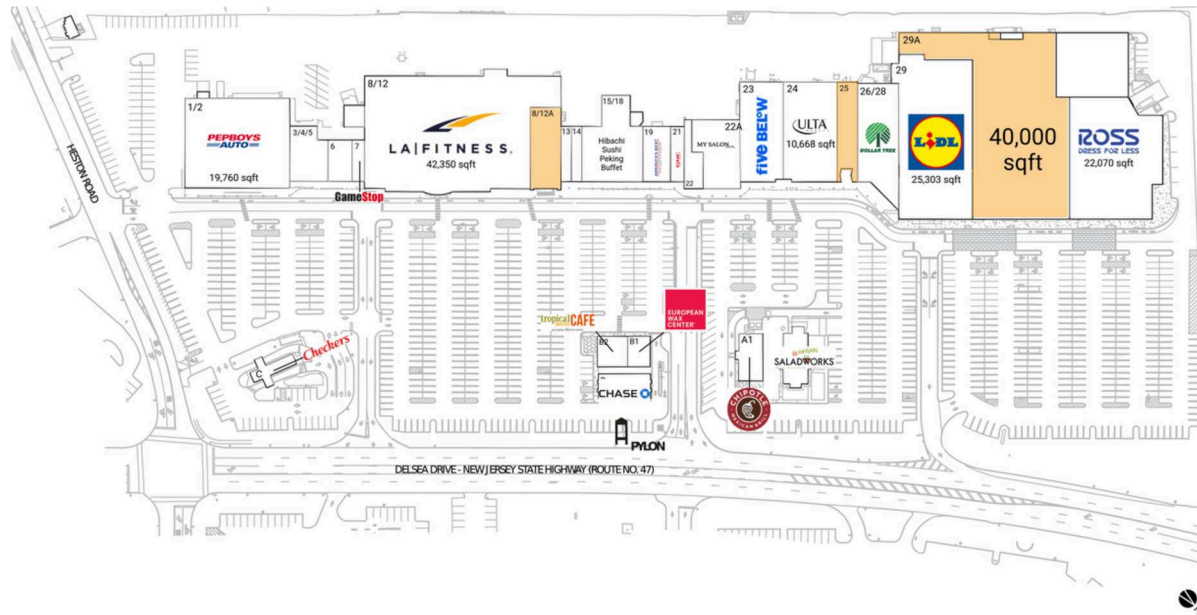

# Collegetown Shopping Center

Philadelphia-Camden-Wilmington, PA-NJ-DE-MD

39.7216, -75.1163  
731 Delsea Drive | Glassboro, NJ 08028

## Available Space

8/12A	5,217 SF
25	2,500 SF
29A	40,000 SF

## Current Retailers

A	Saladworks	3,396 SF
A1	Chipotle Mexican Grill	2,337 SF
B	Chase	2,727 SF
B1	European Wax Center	1,400 SF
B2	Tropical Smoothie Cafe	1,334 SF
C	Checkers	1,597 SF
1/2	Pep Boys Auto	19,760 SF
3/4/5	Complete Care	4,160 SF
6	SCBeauty Salon	2,100 SF
7	GameStop	1,080 SF
8/12	LA Fitness	42,350 SF
13	Posh Nails & Spa	1,200 SF
14	Accent On Eyes	1,200 SF
15/18	Hibachi Sushi Peking Buffet	9,160 SF
19	America's Best Contacts & Eyeglasses	3,200 SF
21	GNC	1,600 SF
22	Wingstop	1,600 SF
22A	My Salon Suite	6,400 SF
23	Five Below	9,500 SF
24	Ulta Beauty	10,668 SF
26/28	Dollar Tree	9,776 SF
29	LIDL	25,303 SF
29B	Ross Dress For Less	22,070 SF