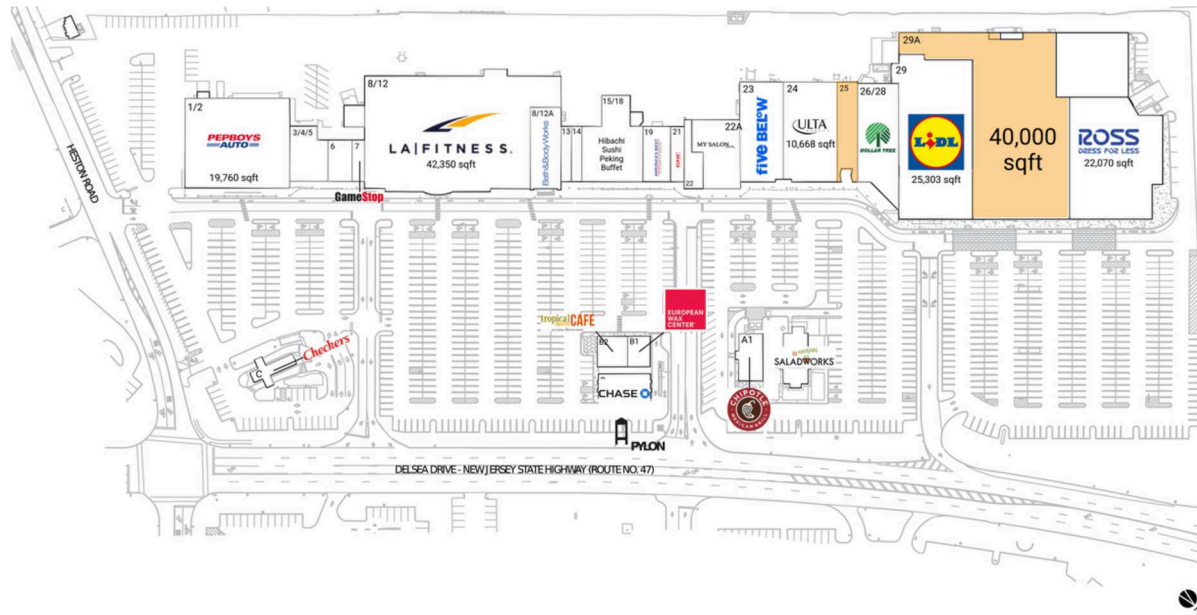

Collegetown Shopping Center

Philadelphia-Camden-Wilmington, PA-NJ-DE-MD

39.7216, -75.1163
731 Delsea Drive | Glassboro, NJ 08028

Available Space

25	2,500 SF
29A	40,000 SF

Current Retailers

A	Saladworks	3,396 SF
A1	Chipotle Mexican Grill	2,337 SF
B	Chase	2,727 SF
B1	European Wax Center	1,400 SF
B2	Tropical Smoothie Cafe	1,334 SF
C	Checkers	1,597 SF
1/2	Pep Boys Auto	19,760 SF
3/4/5	Complete Care	4,160 SF
6	SCBeauty Salon	2,100 SF
7	GameStop	1,080 SF
8/12	LA Fitness	42,350 SF
8/12A	Bath & Body Works	5,217 SF
13	Posh Nails & Spa	1,200 SF
14	Accent On Eyes	1,200 SF
15/18	Hibachi Sushi Peking Buffet	9,160 SF
19	America's Best Contacts & Eyeglasses	3,200 SF
21	GNC	1,600 SF
22	Wingstop	1,600 SF
22A	My Salon Suite	6,400 SF
23	Five Below	9,500 SF
24	Ulta Beauty	10,668 SF
26/28	Dollar Tree	9,776 SF
29	LIDL	25,303 SF
29B	Ross Dress For Less	22,070 SF