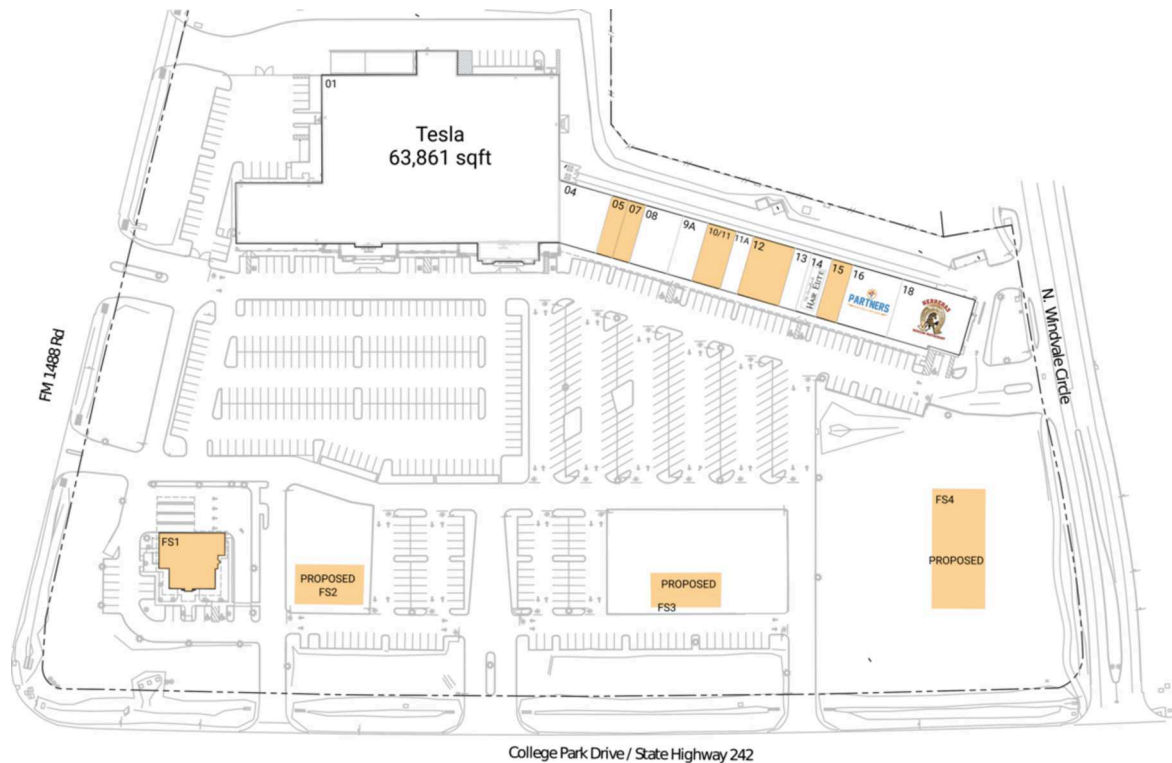

Windvale Center

Houston-Pasadena-The Woodlands, TX

30.2284, -95.5099
9420 College Park Dr. | Woodlands, TX 77384

Available Space

FS1	5,000 SF
FS2	6,000 SF
FS3	9,000 SF
FS4	16,000 SF
05	1,400 SF
07	1,400 SF
10/11	2,387 SF
12	3,500 SF
15	1,750 SF

Current Retailers

01	Tesla	63,861 SF
04	SwimLabs	3,740 SF
08	U.S. Recruiting Office	3,150 SF
9A	Armstrong McCall	2,100 SF
11A	Tweeze Nailz & Spa	1,463 SF
13	Golden Chopsticks	1,400 SF
14	The Woodlands Hair Elite	1,750 SF
16	Partners In Dentures And Impants	4,200 SF
18	Herrera's Mexican Restaurant	3,587 SF