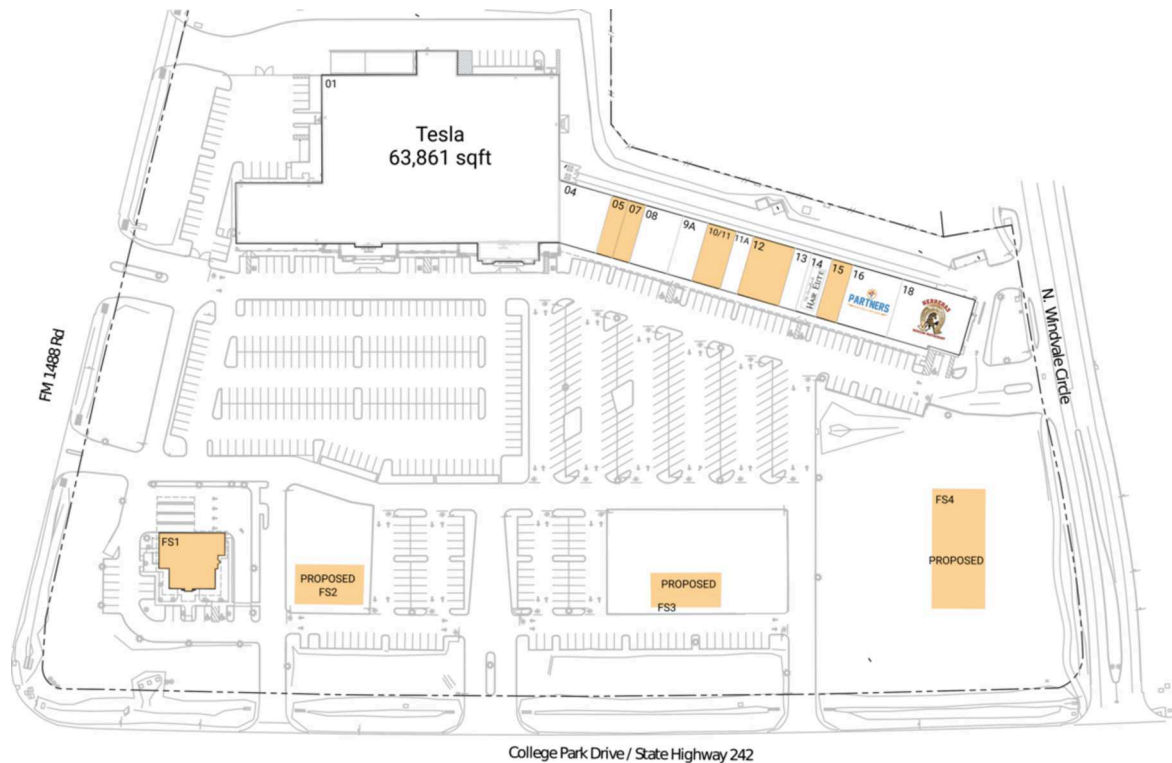

## Available Space

FS1	5,000 SF
FS2	6,000 SF
FS3	9,000 SF
FS4	16,000 SF
05	1,400 SF
07	1,400 SF
10/11	2,387 SF
12	3,500 SF
15	1,750 SF

## Current Retailers

01	Tesla	63,861 SF
04	SwimLabs	3,740 SF
08	U.S. Recruiting Office	3,150 SF
9A	Armstrong McCall	2,100 SF
11A	Tweeze Nailz & Spa	1,463 SF
13	Golden Chopsticks	1,400 SF
14	The Woodlands Hair Elite	1,750 SF
16	Partners In Dentures And Impants	4,200 SF
18	Herrera's Mexican Restaurant	3,587 SF