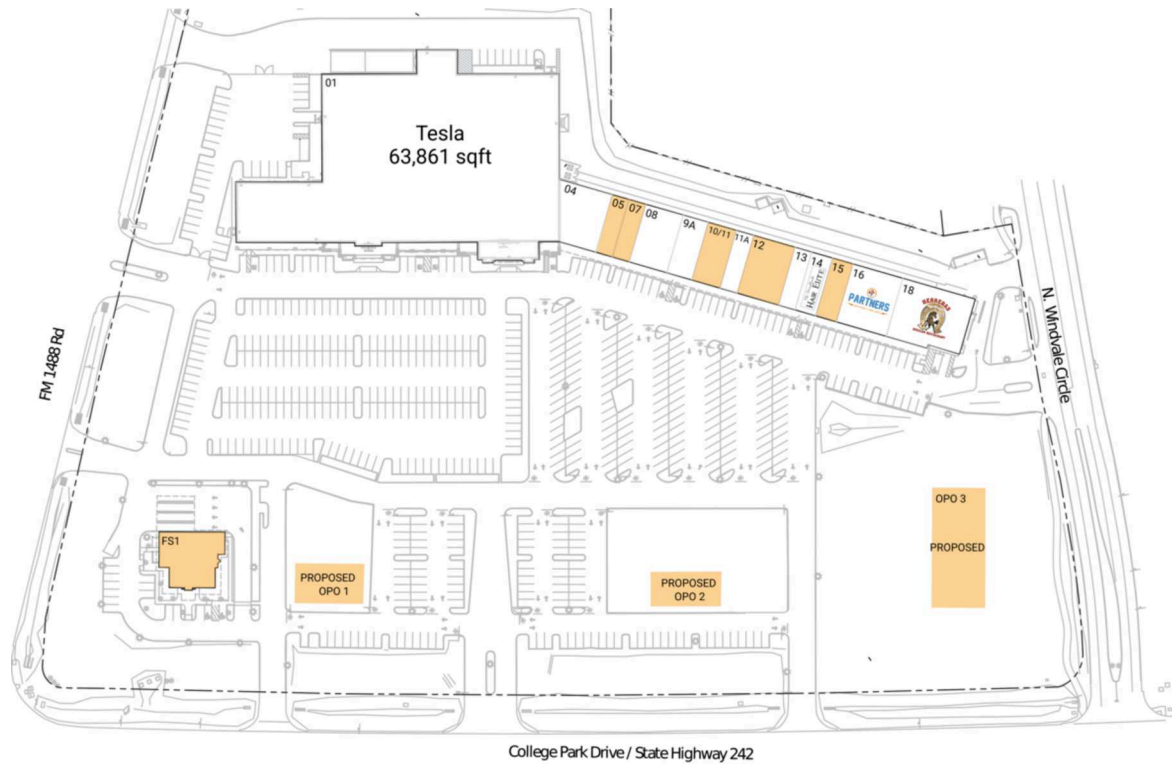

Windvale Center

Houston-Pasadena-The Woodlands, TX

30.2284, -95.5099
9420 College Park Dr. | The Woodlands, TX 77384

Available Space

FS1	5,000 SF
OPO 1	0 SF
OPO 2	0 SF
OPO 3	0 SF
05	1,400 SF
07	1,400 SF
10/11	2,387 SF
12	3,500 SF
15	1,750 SF

Current Retailers

01	Tesla	63,861 SF
04	SwimLabs	3,740 SF
08	U.S. Recruiting Office	3,150 SF
9A	Armstrong McCall	2,100 SF
11A	Tweeze Nailz & Spa	1,463 SF
13	Golden Chopsticks	1,400 SF
14	The Woodlands Hair Elite	1,750 SF
16	Partners In Dentures And Impants	4,200 SF
18	Herrera's Mexican Restaurant	3,587 SF