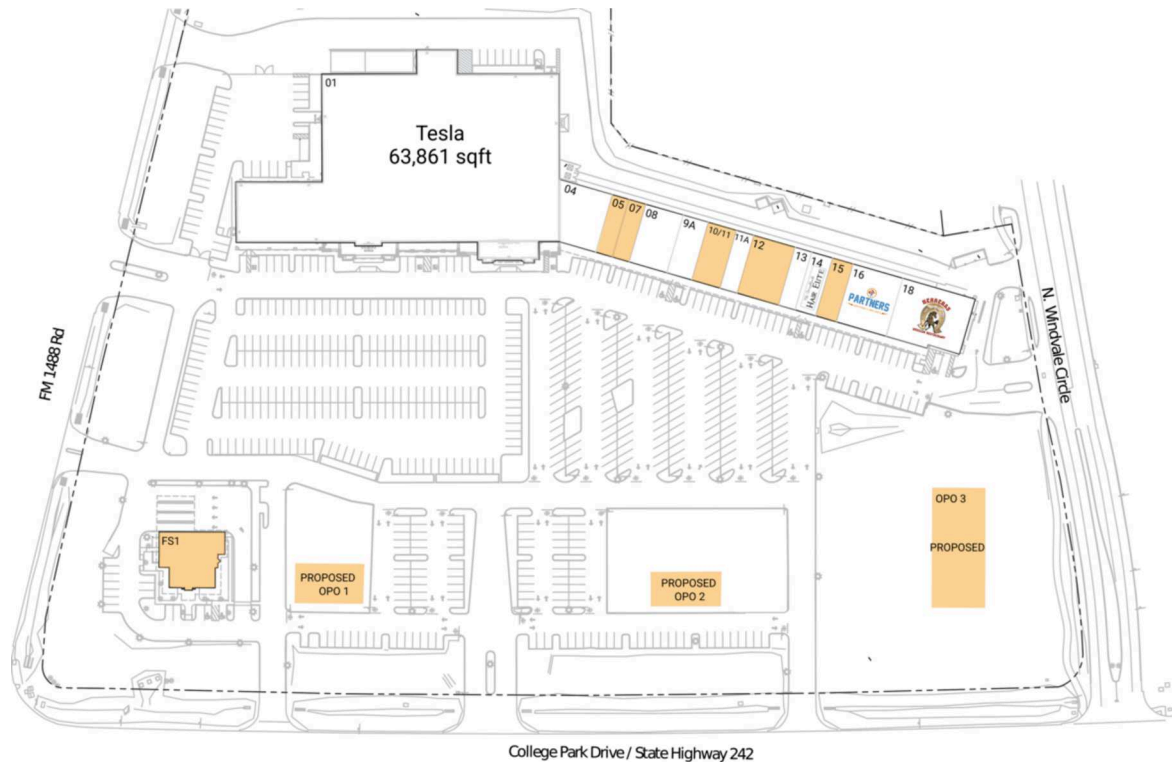

## Available Space

FS1	5,000 SF
OPO 1	0 SF
OPO 2	0 SF
OPO 3	0 SF
05	1,400 SF
07	1,400 SF
10/11	2,387 SF
12	3,500 SF
15	1,750 SF

## Current Retailers

01	Tesla	63,861 SF
04	SwimLabs	3,740 SF
08	U.S. Recruiting Office	3,150 SF
9A	Armstrong McCall	2,100 SF
11A	Tweeze Nailz & Spa	1,463 SF
13	Golden Chopsticks	1,400 SF
14	The Woodlands Hair Elite	1,750 SF
16	Partners In Dentures And Impants	4,200 SF
18	Herrera's Mexican Restaurant	3,587 SF