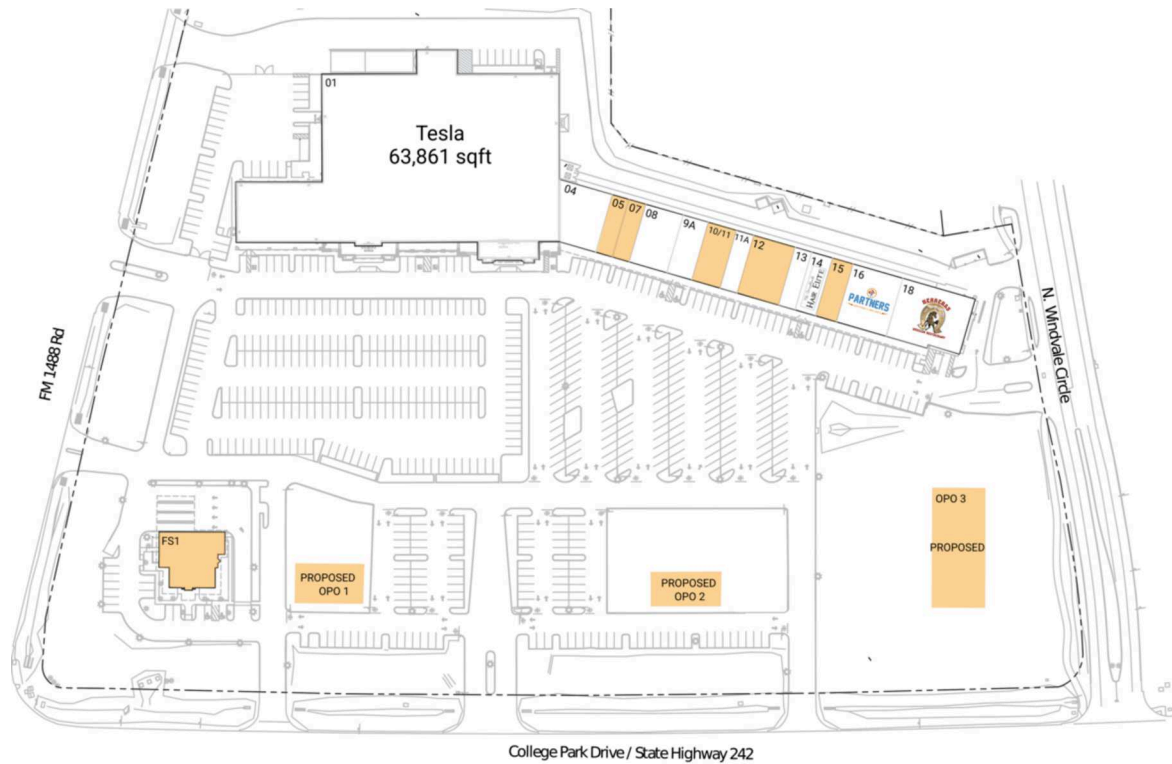

Windvale Center

Houston-Pasadena-The Woodlands, TX

30.2284, -95.5099
9420 College Park Dr. | The Woodlands, TX 77384

Available Space

| | |
|-------|----------|
| FS1 | 5,000 SF |
| OPO 1 | 0 SF |
| OPO 2 | 0 SF |
| OPO 3 | 0 SF |
| 05 | 1,400 SF |
| 07 | 1,400 SF |
| 10/11 | 2,387 SF |
| 12 | 3,500 SF |
| 15 | 1,750 SF |

Current Retailers

| | | |
|-----|----------------------------------|-----------|
| 01 | Tesla | 63,861 SF |
| 04 | SwimLabs | 3,740 SF |
| 08 | U.S. Recruiting Office | 3,150 SF |
| 9A | Armstrong McCall | 2,100 SF |
| 11A | Tweeze Nailz & Spa | 1,463 SF |
| 13 | Golden Chopsticks | 1,400 SF |
| 14 | The Woodlands Hair Elite | 1,750 SF |
| 16 | Partners In Dentures And Impants | 4,200 SF |
| 18 | Herrera's Mexican Restaurant | 3,587 SF |