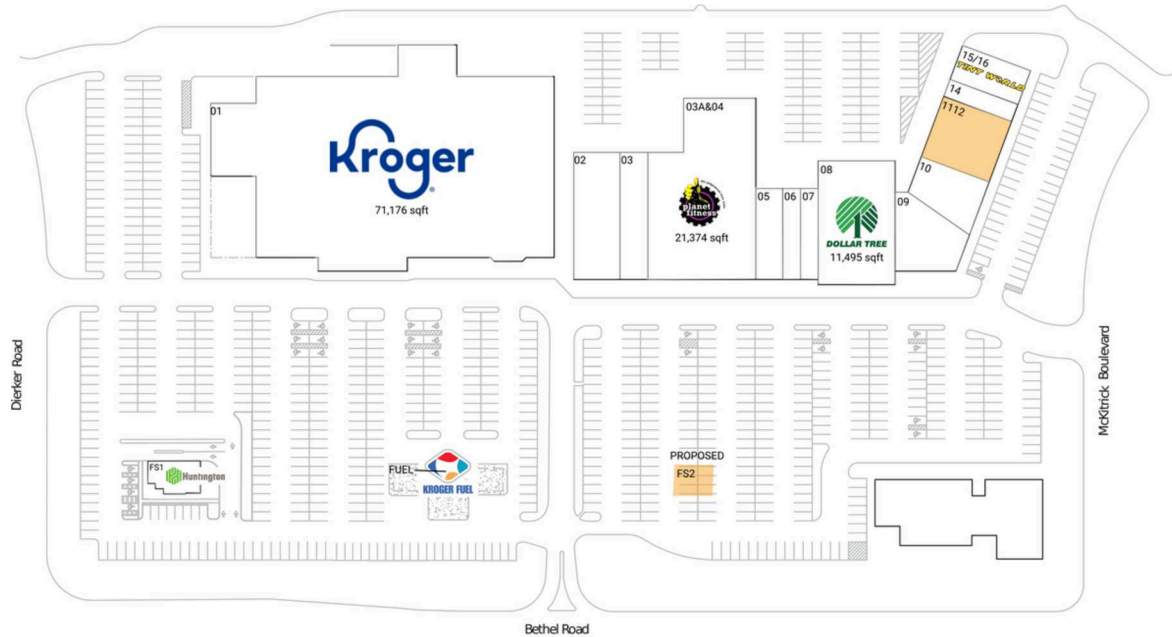

# Crown Point

Columbus, OH

40.0654, -83.0726  
2002-2009 Crown Plaza Drive | Columbus, OH 43235

## Available Space

FS2	0 SF
1112	5,706 SF

## Current Retailers

FS1	Huntington National Bank	3,000 SF
FUEL	Kroger Fuel Center	117 SF
01	Kroger	71,176 SF
02	Classy Nails 2/SenBrows	7,000 SF
03	MG Choreography	4,340 SF
03A&04	Planet Fitness	21,374 SF
05	Cafe Elena	3,000 SF
06	Luna Pizza Kitchen	2,000 SF
07	Aquatic Adventures Ohio	2,000 SF
08	Dollar Tree	11,495 SF
09	Hunan Lion	6,000 SF
10	Sudanese Community Center	3,040 SF
14	Wine & Canvas	1,600 SF
15/16	Tint World	3,200 SF