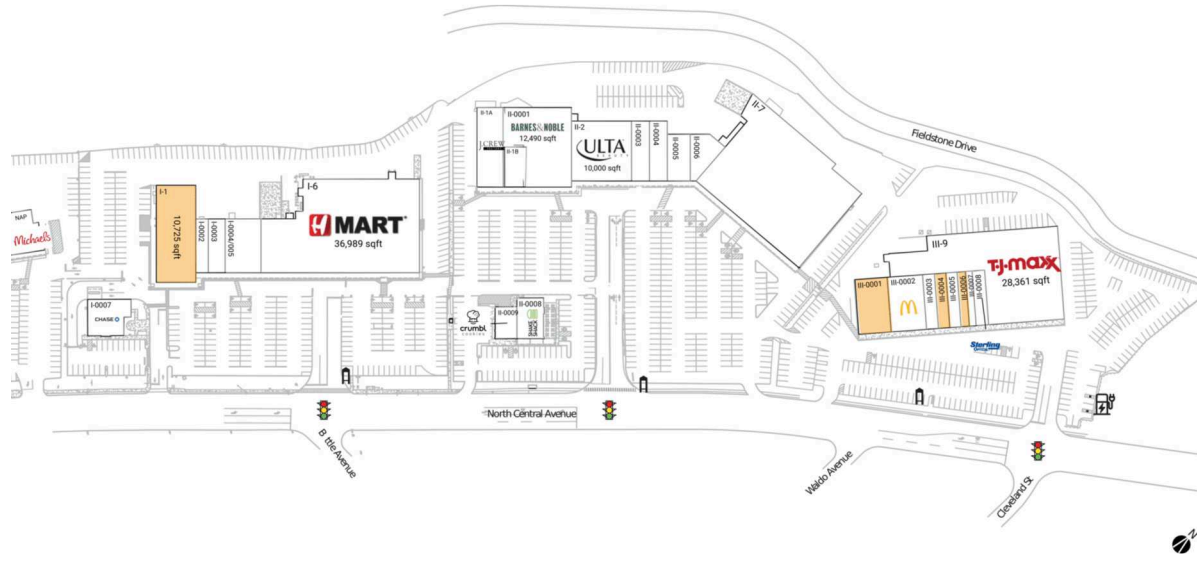

# Dalewood I II & III Shopping Center

New York-Newark-Jersey City, NY-NJ-PA

41.0308, -73.7896

353-371 North Central Avenue | Hartsdale, NY 10530-1811

## Available Space

I-1	10,725 SF
III-0001	5,000 SF
III-0004	1,742 SF
III-0006	1,283 SF

## Current Retailers

I-0002	BB. Q Chicken	1,991 SF
I-0003	American Family Care	2,534 SF
I-0004/005	O Mandarin Restaurant	5,430 SF
I-0007	Chase	4,056 SF
I-6	H Mart	36,989 SF
II-0001	Barnes & Noble	12,490 SF
II-0003	Paris Baguette	3,000 SF
II-0004	Epstein's Delicatessen	3,000 SF
II-0005	Villagio Italiano Rest	3,000 SF
II-0006	Rolling Barrel	3,000 SF
II-0008	Shake Shack	3,000 SF
II-0009	Crumbl Cookies	1,877 SF
II-1A	J. Crew Factory	6,199 SF
II-1B	Amazing Lash Studio	2,177 SF
II-2	Ulta Beauty	10,000 SF
II-7	Decor Home Furniture	38,233 SF
III-0002	McDonald's	5,460 SF
III-0003	So Gong Dong Tofu House	1,833 SF
III-0005	Highridge Bagel Factory II	1,748 SF
III-0007	Carvel Ice Cream	1,035 SF
III-0008	Sterling Optical	1,928 SF
III-9	T.J. Maxx	28,361 SF
NAP	Michaels	0 SF