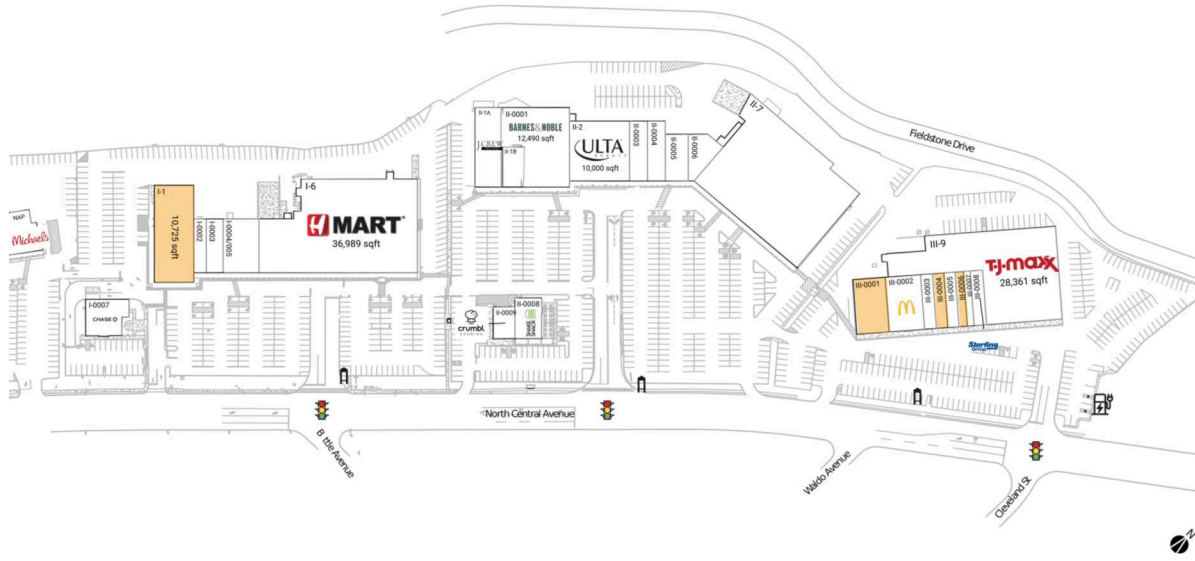

# Dalewood I II & III Shopping Center

New York-Newark-Jersey City, NY-NJ

41.0308, -73.7896

353-371 North Central Avenue | Hartsdale, NY 10530-1811

## Available Space

I-1	10,725 SF
III-0001	5,000 SF
III-0004	1,742 SF
III-0006	1,283 SF

## Current Retailers

I-0002	BB. Q Chicken	1,991 SF
I-0003	American Family Care	2,534 SF
I-0004/005	O Mandarin Restaurant	5,430 SF
I-0007	Chase	4,056 SF
I-6	H Mart	36,989 SF
II-0001	Barnes & Noble	12,490 SF
II-0003	Paris Baguette	3,000 SF
II-0004	Epstein's Delicatessen	3,000 SF
II-0005	Villagio Italiano Rest	3,000 SF
II-0006	Rolling Barrel	3,000 SF
II-0008	Shake Shack	3,000 SF
II-0009	Crumbl Cookies	1,877 SF
II-1A	J. Crew Factory	6,199 SF
II-1B	Amazing Lash Studio	2,177 SF
II-2	Ulta Beauty	10,000 SF
II-7	Decor Home Furniture	38,233 SF
III-0002	McDonald's	5,460 SF
III-0003	So Gong Dong Tofu House	1,833 SF
III-0005	Highridge Bagel Factory II	1,748 SF
III-0007	Carvel Ice Cream	1,035 SF
III-0008	Sterling Optical	1,928 SF
III-9	T.J. Maxx	28,361 SF
NAP	Michaels	0 SF