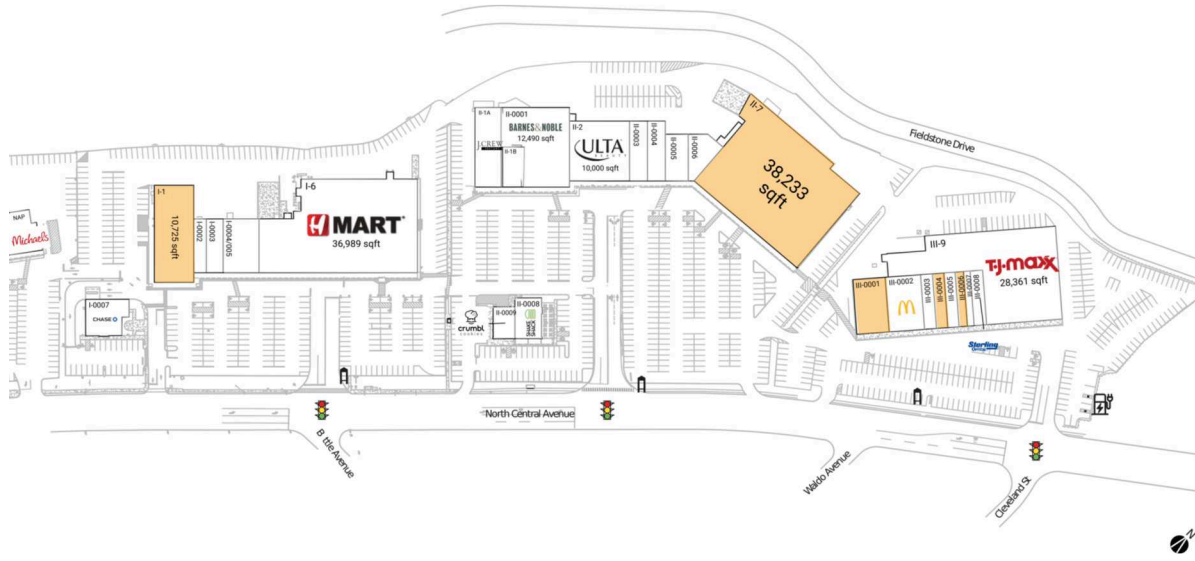

Dalewood I II & III Shopping Center

New York-Newark-Jersey City, NY-NJ

41.0308, -73.7896

353-371 North Central Avenue | Hartsdale, NY 10530-1811

Available Space

I-1	10,725 SF
II-7	38,233 SF
III-0001	5,000 SF
III-0004	1,742 SF
III-0006	1,283 SF

Current Retailers

I-0002	BB. Q Chicken	1,991 SF
I-0003	American Family Care	2,534 SF
I-0004/005	O Mandarin Restaurant	5,430 SF
I-0007	Chase	4,056 SF
I-6	H Mart	36,989 SF
II-0001	Barnes & Noble	12,490 SF
II-0003	Paris Baguette	3,000 SF
II-0004	Epstein's Delicatessen	3,000 SF
II-0005	Villagio Italiano Rest	3,000 SF
II-0006	Rolling Barrel	3,000 SF
II-0008	Shake Shack	3,000 SF
II-0009	Crumbl Cookies	1,877 SF
II-1A	J. Crew Factory	6,199 SF
II-1B	Amazing Lash Studio	2,177 SF
II-2	Ulta Beauty	10,000 SF
III-0002	McDonald's	5,460 SF
III-0003	So Gong Dong Tofu House	1,833 SF
III-0005	Highridge Bagel Factory II	1,748 SF
III-0007	Carvel Ice Cream	1,035 SF
III-0008	Sterling Optical	1,928 SF
III-9	T.J. Maxx	28,361 SF
NAP	Michaels	0 SF