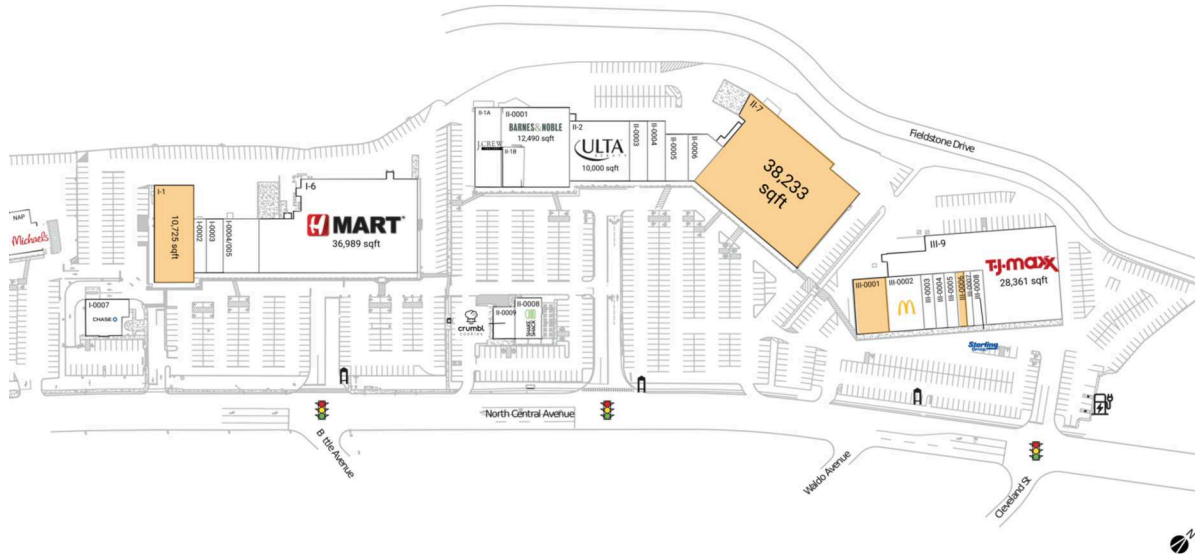

Dalewood I II & III Shopping Center

New York-Newark-Jersey City, NY-NJ

41.0308, -73.7896

353-371 North Central Avenue | Hartsdale, NY 10530-1811

Available Space

I-1	10,725 SF
II-7	38,233 SF
III-0001	5,000 SF
III-0006	1,283 SF

Current Retailers

I-0002	BB. Q Chicken	1,991 SF
I-0003	American Family Care	2,534 SF
I-0004/005	O Mandarin Restaurant	5,430 SF
I-0007	Chase	4,056 SF
I-6	H Mart	36,989 SF
II-0001	Barnes & Noble	12,490 SF
II-0003	Paris Baguette	3,000 SF
II-0004	Epstein's Delicatessen	3,000 SF
II-0005	Villagio Italiano Rest	3,000 SF
II-0006	Rolling Barrel	3,000 SF
II-0008	Shake Shack	3,000 SF
II-0009	Crumbl Cookies	1,877 SF
II-1A	J. Crew Factory	6,199 SF
II-1B	Amazing Lash Studio	2,177 SF
II-2	Ulta Beauty	10,000 SF
III-0002	McDonald's	5,460 SF
III-0003	So Gong Dong Tofu House	1,833 SF
III-0004	Hawaii Nails & Spa	1,742 SF
III-0005	Highridge Bagel Factory II	1,748 SF
III-0007	Carvel Ice Cream	1,035 SF
III-0008	Sterling Optical	1,928 SF
III-9	T.J. Maxx	28,361 SF
NAP	Michaels	0 SF