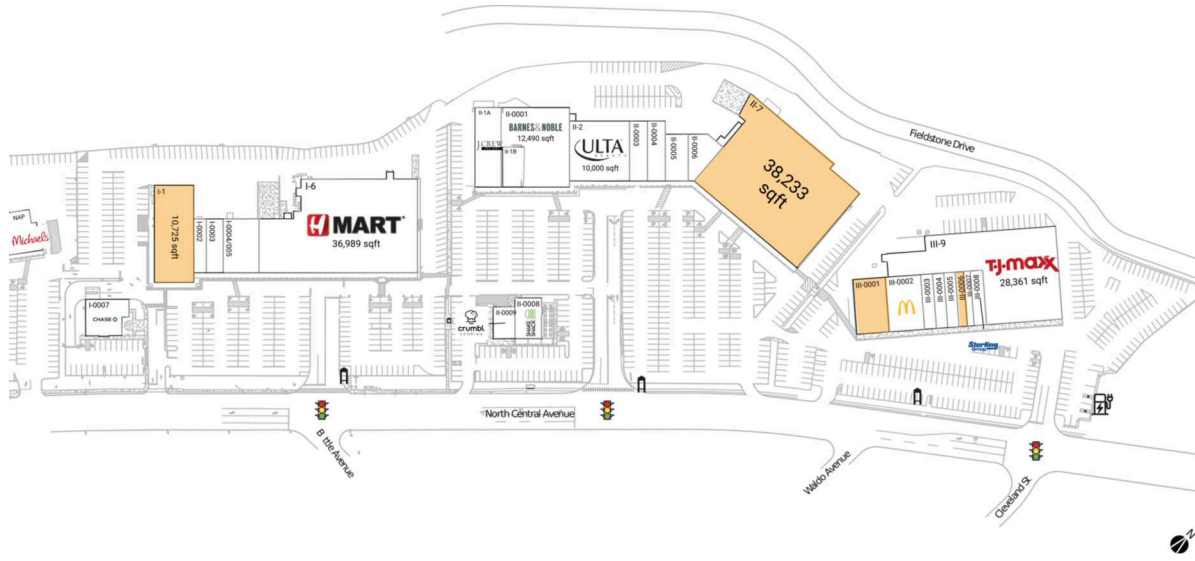

Dalewood I II & III Shopping Center

New York-Newark-Jersey City, NY-NJ

41.0308, -73.7896

353-371 North Central Avenue | Hartsdale, NY 10530-1811

Available Space

I-1	10,725 SF
II-7	38,233 SF
III-0001	5,000 SF
III-0006	1,283 SF

Current Retailers

I-0002	BB. Q Chicken	1,991 SF
I-0003	American Family Care	2,534 SF
I-0004/005	O Mandarin Restaurant	5,430 SF
I-0007	Chase	4,056 SF
I-6	H Mart	36,989 SF
II-0001	Barnes & Noble	12,490 SF
II-0003	Paris Baguette	3,000 SF
II-0004	Epstein's Delicatessen	3,000 SF
II-0005	Villagio Italiano Rest	3,000 SF
II-0006	Rolling Barrel	3,000 SF
II-0008	Shake Shack	3,000 SF
II-0009	Crumbl Cookies	1,877 SF
II-1A	J. Crew Factory	6,199 SF
II-1B	Amazing Lash Studio	2,177 SF
II-2	Ulta Beauty	10,000 SF
III-0002	McDonald's	5,460 SF
III-0003	So Gong Dong Tofu House	1,833 SF
III-0004	Hawaii Nails & Spa	1,742 SF
III-0005	Highridge Bagel Factory II	1,748 SF
III-0007	Carvel Ice Cream	1,035 SF
III-0008	Sterling Optical	1,928 SF
III-9	T.J. Maxx	28,361 SF
NAP	Michaels	0 SF