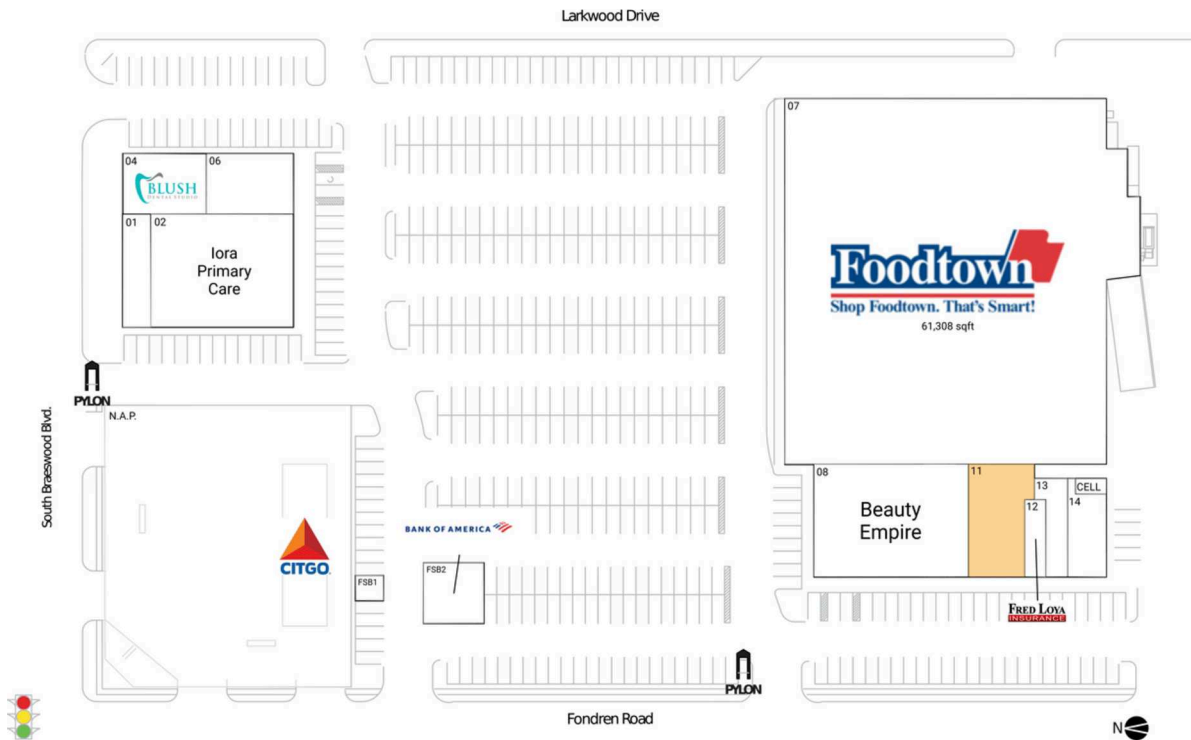

Braesgate

Houston-The Woodlands-Sugar Land, TX

29.6748, -95.5084
9603-9701 Fondren | Houston, TX 77096

Available Space

11 3,365 SF

Current Retailers

| | | |
|--------|--------------------------|-----------|
| CELL | New Cingular Wireless | 288 SF |
| FSB1 | Watermill Express | 250 SF |
| FSB2 | Bank Of America ATM | 500 SF |
| N.A.P. | Citgo Gas Station | 0 SF |
| 01 | Little Moo | 2,115 SF |
| 02 | lora Primary Care | 7,647 SF |
| 04 | Blush Dental | 2,462 SF |
| 06 | MG Yabera | 2,502 SF |
| 07 | Food Town | 61,308 SF |
| 08 | Beauty Empire | 8,800 SF |
| 12 | Fred Loya Insurance | 825 SF |
| 13 | Calberts Tax Service | 1,310 SF |
| 14 | Fork And Flavor Catering | 1,648 SF |