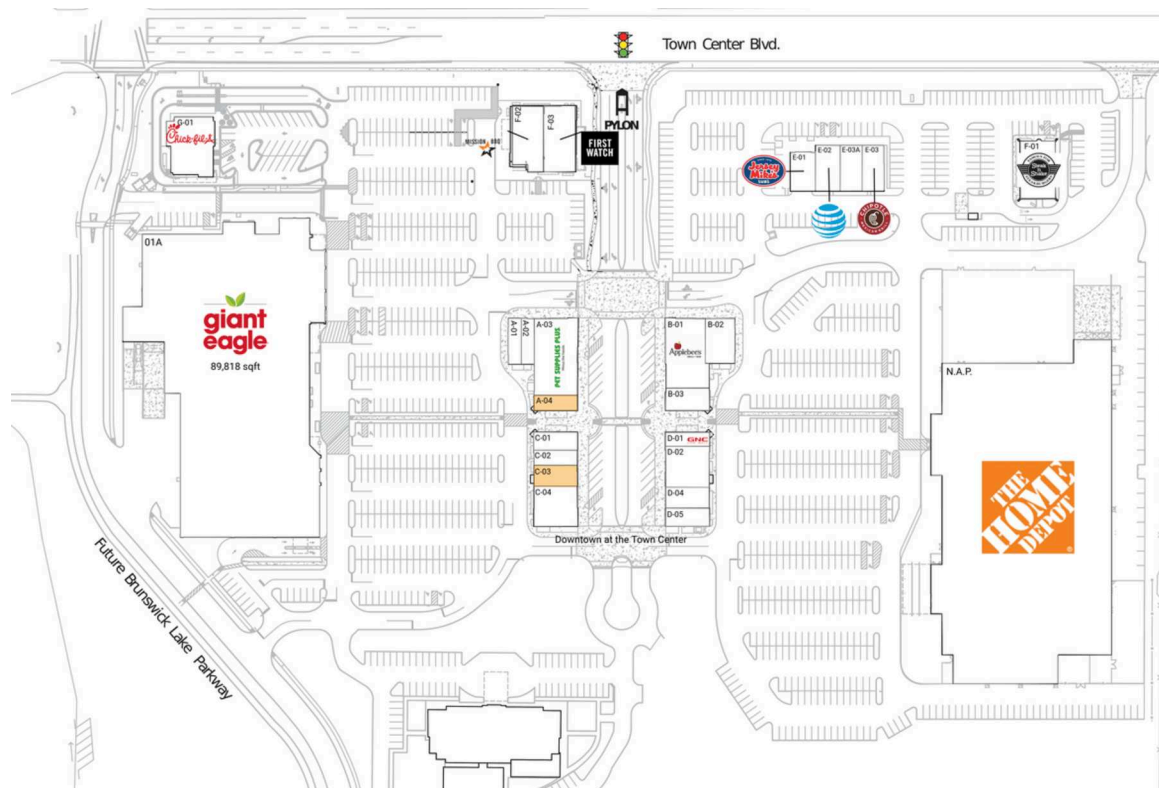

Brunswick Town Center

Cleveland, OH

41.2372, -81.8081
1434 Town Center Blvd | Brunswick, OH 44212

Available Space

A-04	1,277 SF
C-03	1,766 SF

Current Retailers

A-01	GameStop	1,184 SF
A-02	Pulp Juice	1,094 SF
A-03	Pet Supplies Plus	6,371 SF
B-01	Applebee's	5,471 SF
B-02	Mucho Buenos	2,518 SF
B-03	Rettig Music	1,852 SF
C-01	Great Clips	1,459 SF
C-02	Raw Vanity Nail Bar	1,250 SF
C-04	Back Nine Golf	3,368 SF
D-01	GNC	1,213 SF
D-02	Samurai Revolving Sushi Bar	3,250 SF
D-04	Noble Bridal Boutique	1,732 SF
D-05	Vita Bella Salon And Spa	1,610 SF
E-01	Jersey Mike's Subs	1,507 SF
E-02	AT&T	1,504 SF
E-03	Chipotle Mexican Grill	2,494 SF
E-03A	Verizon	1,942 SF
F-01	Steak 'N Shake	4,020 SF
F-02	Mission BBQ	3,600 SF
F-03	First Watch	4,000 SF
G-01	Chick-fil-A	4,993 SF
N.A.P.	The Home Depot	0 SF
01A	Giant Eagle	89,818 SF