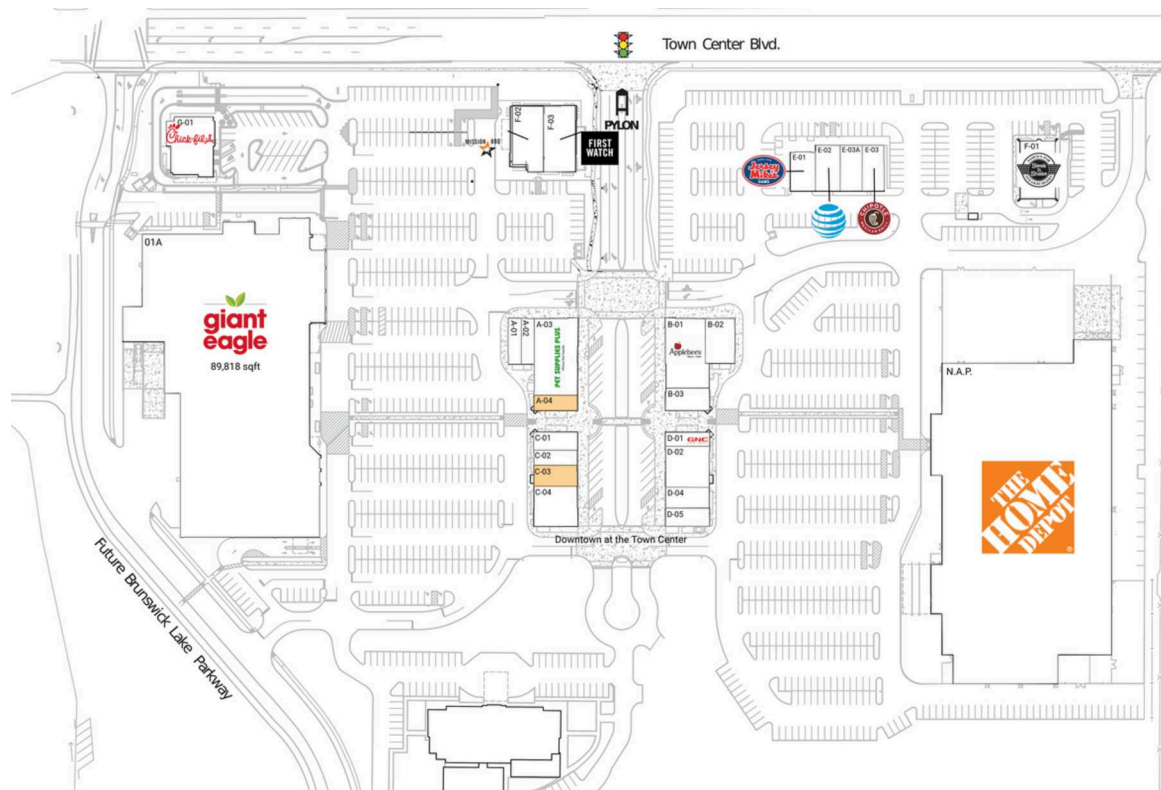

Brunswick Town Center

Cleveland, OH

41.2372, -81.8081
1434 Town Center Blvd | Brunswick, OH 44212

Available Space

A-04	1,277 SF
C-03	1,766 SF

Current Retailers

A-01	GameStop	1,184 SF
A-02	Pulp Juice	1,094 SF
A-03	Pet Supplies Plus	6,371 SF
B-01	Applebee's	5,471 SF
B-02	Mucho Buenos	2,518 SF
B-03	Rettig Music	1,852 SF
C-01	Great Clips	1,459 SF
C-02	Raw Vanity Nail Bar	1,250 SF
C-04	Back Nine Golf	3,368 SF
D-01	GNC	1,213 SF
D-02	Samurai Revolving Sushi Bar	3,250 SF
D-04	Noble Bridal Boutique	1,732 SF
D-05	Vita Bella Salon And Spa	1,610 SF
E-01	Jersey Mike's Subs	1,507 SF
E-02	AT&T	1,504 SF
E-03	Chipotle Mexican Grill	2,494 SF
E-03A	Victra Verizon	1,942 SF
F-01	Steak 'N Shake	4,020 SF
F-02	Mission BBQ	3,600 SF
F-03	First Watch	4,000 SF
G-01	Chick-fil-A	4,993 SF
N.A.P.	The Home Depot	0 SF
01A	Giant Eagle	89,818 SF