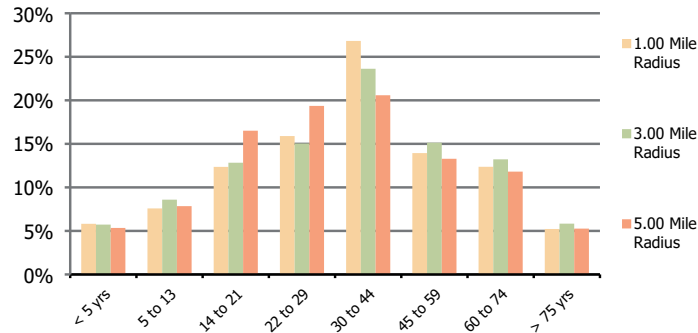

### 2028 Demographic Projections

Projected Population	12,699	66,549	185,281
Projected 5 Year Annual Growth Rate (Pop)	0.6%	0.7%	0.8%

### Hispanic Ethnicity

7% Hispanic | 93% Non Hispanic

Household Income (3.00 Mile Radius)

Education (3.00 Mile Radius)

Daytime Population (3.00 Mile Radius)

Race (3.00 Mile Radius)

# Demographic Summary Report

2020 Census, 2023 Estimates & 2028 Projections  
 Calculated using TAS Retrieval

<b>Washtenaw Fountain Plaza</b> Ypsilanti, MI	<b>1.00 Mile Radius</b>	<b>3.00 Mile Radius</b>	<b>5.00 Mile Radius</b>
--	-------------------------	-------------------------	-------------------------

**Population by Age Range**

**Occupation**

<b>Population</b>	Current Estimated Population	12,354	64,237	177,626
	2010 Census Population	10,036	57,502	143,929
	2000 Census Population	10,286	60,914	143,730
	Historical Annual Growth 2000 to 2010	-0.2%	-0.6%	0.0%
	Estimated Annual Growth 2010 to 2023	1.6%	0.8%	1.6%
	Projected Annual Growth 2023 to 2028	0.6%	0.7%	0.8%
<b>Ethnic</b>	Hispanic or Latino Population	8%	7%	7%
	Non Hispanic or Latino Population	92%	93%	93%
<b>Race</b>	White	54.1%	57.1%	59.6%
	Black or African American	21.5%	20.4%	17.0%
	Asian & Pacific Islander	10.7%	9.8%	11.9%
	Other Races	13.7%	12.7%	11.4%