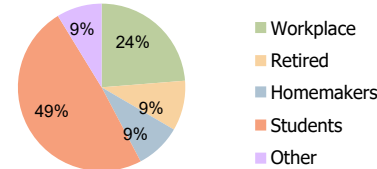

### Hispanic Ethnicity

7% Hispanic | 93% Non Hispanic

Household Income (3.00 Mile Radius)

Education (3.00 Mile Radius)

Daytime Population (3.00 Mile Radius)

Race (3.00 Mile Radius)