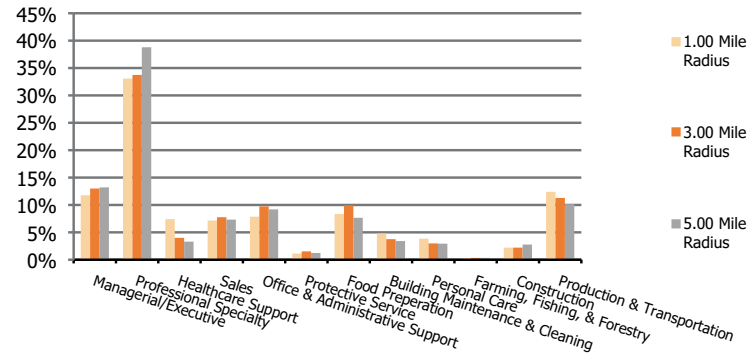

Daytime Population (3.00 Mile Radius)

Race (3.00 Mile Radius)

Occupation

Population	Current Estimated Population	12,354	64,237	177,626
	2010 Census Population	10,036	57,502	143,929
	2000 Census Population	10,286	60,914	143,730
	Historical Annual Growth 2000 to 2010	-0.2%	-0.6%	0.0%
	Estimated Annual Growth 2010 to 2023	1.6%	0.8%	1.6%
	Projected Annual Growth 2023 to 2028	0.6%	0.7%	0.8%
Ethnic	Hispanic or Latino Population	8%	7%	7%
	Non Hispanic or Latino Population	92%	93%	93%
Race	White	54.1%	57.1%	59.6%
	Black or African American	21.5%	20.4%	17.0%
	Asian & Pacific Islander	10.7%	9.8%	11.9%
	Other Races	13.7%	12.7%	11.4%