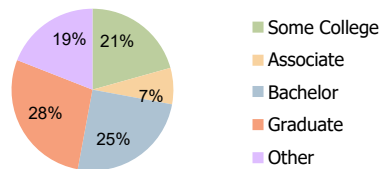

### Current Year Demographics

Current Population	12,354	64,237	177,626
Total Daytime Pop	14,959	89,590	295,228
Workplace Pop	4,013	21,269	95,261
Average Household Income	\$65,634	\$82,228	\$89,071
Average Disposable Income	\$54,589	\$63,943	\$68,418
Total Households	5,901	28,106	70,983
Median Home Value	\$278,547	\$296,196	\$294,628
College (4+)	53.1%	53.0%	55.9%
Total Consumer Spending/Capita (Weekly)	\$372	\$381	\$381
Population per Household	2.13	2.01	2.47
% of Households with Children	19.7%	20.2%	19.4%

### 2028 Demographic Projections

Projected Population	12,699	66,549	185,281
Projected 5 Year Annual Growth Rate (Pop)	0.6%	0.7%	0.8%

### Hispanic Ethnicity

7% Hispanic | 93% Non Hispanic

Household Income (3.00 Mile Radius)

Education (3.00 Mile Radius)

Daytime Population (3.00 Mile Radius)

Race (3.00 Mile Radius)