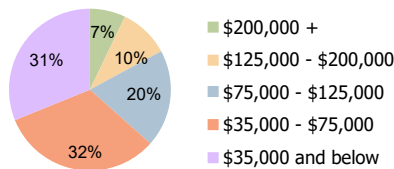

Washtenaw Fountain Plaza Ypsilanti, MI	1.00 Mile Radius	3.00 Mile Radius	5.00 Mile Radius

Current Year Demographics

Current Population	12,354	64,237	177,626
Total Daytime Pop	14,959	89,590	295,228
Workplace Pop	4,013	21,269	95,261
Average Household Income	$65,634	$82,228	$89,071
Average Disposable Income	$54,589	$63,943	$68,418
Total Households	5,901	28,106	70,983
Median Home Value	$278,547	$296,196	$294,628
College (4+)	53.1%	53.0%	55.9%
Total Consumer Spending/Capita (Weekly)	$372	$381	$381
Population per Household	2.13	2.01	2.47
% of Households with Children	19.7%	20.2%	19.4%

2028 Demographic Projections

Projected Population	12,699	66,549	185,281
Projected 5 Year Annual Growth Rate (Pop)	0.6%	0.7%	0.8%

Hispanic Ethnicity

7% Hispanic | 93% Non Hispanic