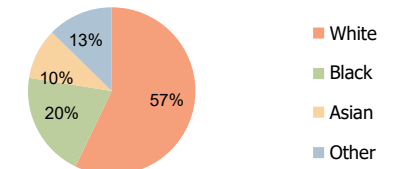

### Hispanic Ethnicity

7% Hispanic | 93% Non Hispanic

Household Income (3.00 Mile Radius)

Education (3.00 Mile Radius)

Daytime Population (3.00 Mile Radius)

Race (3.00 Mile Radius)

# Demographic Summary Report

2020 Census, 2023 Estimates & 2028 Projections  
 Calculated using TAS Retrieval

<b>Washtenaw Fountain Plaza</b> Ypsilanti, MI	<b>1.00 Mile Radius</b>	<b>3.00 Mile Radius</b>	<b>5.00 Mile Radius</b>
--	-------------------------	-------------------------	-------------------------