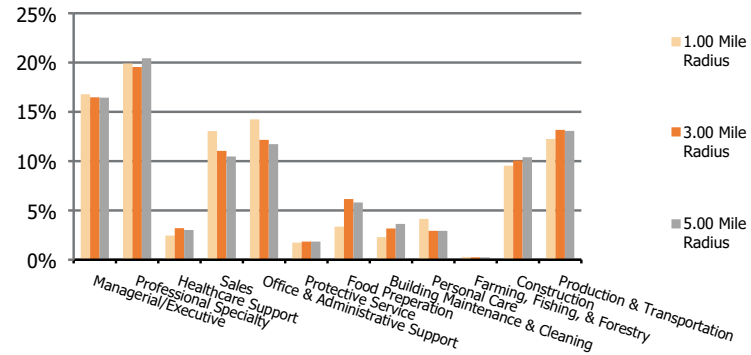

**Population by Age Range**

**Occupation**

<b>Population</b>	Current Estimated Population	14,253	143,786	336,457
	2010 Census Population	12,192	130,076	295,798
	2000 Census Population	12,693	129,855	289,123
	Historical Annual Growth 2000 to 2010	-0.4%	0.0%	0.2%
	Estimated Annual Growth 2010 to 2023	1.2%	0.8%	1.0%
	Projected Annual Growth 2023 to 2028	2.3%	0.0%	-0.5%
<b>Ethnic</b>	Hispanic or Latino Population	25%	33%	33%
	Non Hispanic or Latino Population	75%	67%	67%
<b>Race</b>	White	68.6%	64.0%	64.3%
	Black or African American	1.7%	1.7%	1.8%
	Asian & Pacific Islander	5.6%	4.5%	4.2%
	Other Races	24.0%	29.8%	29.7%