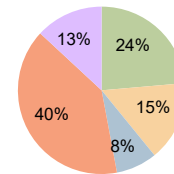

### Current Year Demographics

Current Population	14,253	143,786	336,457
Total Daytime Pop	12,878	137,779	322,252
Workplace Pop	3,425	32,552	96,485
Average Household Income	\$99,802	\$91,981	\$93,379
Average Disposable Income	\$79,244	\$73,888	\$75,293
Total Households	5,485	55,206	128,635
Median Home Value	\$553,311	\$493,310	\$522,041
College (4+)	35.9%	31.3%	32.3%
Total Consumer Spending/Capita (Weekly)	\$417	\$409	\$410
Population per Household	2.13	2.01	2.47
% of Households with Children	27.5%	29.2%	28.8%

### 2028 Demographic Projections

Projected Population	15,951	144,048	328,558
Projected 5 Year Annual Growth Rate (Pop)	2.3%	0.0%	-0.5%

Household Income (3.00 Mile Radius)

Education (3.00 Mile Radius)

Daytime Population (3.00 Mile Radius)

### Hispanic Ethnicity

33% Hispanic | 67% Non Hispanic

Race (3.00 Mile Radius)