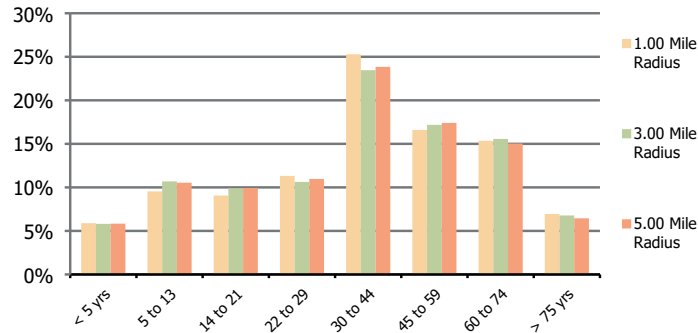

### 2028 Demographic Projections

Projected Population	15,951	144,048	328,558
Projected 5 Year Annual Growth Rate (Pop)	2.3%	0.0%	-0.5%

Household Income (3.00 Mile Radius)

Education (3.00 Mile Radius)

Daytime Population (3.00 Mile Radius)

### Hispanic Ethnicity

33% Hispanic | 67% Non Hispanic

Race (3.00 Mile Radius)

# Demographic Summary Report

2020 Census, 2023 Estimates & 2028 Projections  
 Calculated using TAS Retrieval

<b>Westminster City Center</b> Westminster, CO	<b>1.00 Mile Radius</b>	<b>3.00 Mile Radius</b>	<b>5.00 Mile Radius</b>
---	-------------------------	-------------------------	-------------------------

**Population by Age Range**

**Occupation**

<b>Population</b>	Current Estimated Population	14,253	143,786	336,457
	2010 Census Population	12,192	130,076	295,798
	2000 Census Population	12,693	129,855	289,123
	Historical Annual Growth 2000 to 2010	-0.4%	0.0%	0.2%
	Estimated Annual Growth 2010 to 2023	1.2%	0.8%	1.0%
	Projected Annual Growth 2023 to 2028	2.3%	0.0%	-0.5%
<b>Ethnic</b>	Hispanic or Latino Population	25%	33%	33%
	Non Hispanic or Latino Population	75%	67%	67%
<b>Race</b>	White	68.6%	64.0%	64.3%
	Black or African American	1.7%	1.7%	1.8%
	Asian & Pacific Islander	5.6%	4.5%	4.2%
	Other Races	24.0%	29.8%	29.7%