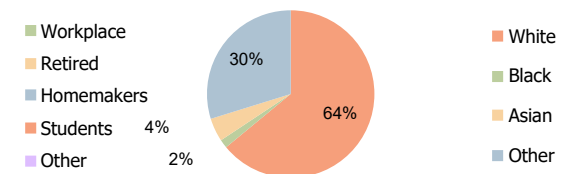

Daytime Population (3.00 Mile Radius)

Hispanic Ethnicity

33% Hispanic | 67% Non Hispanic

Race (3.00 Mile Radius)