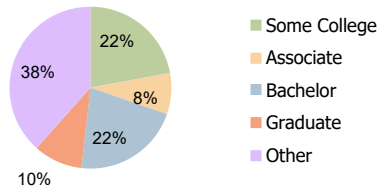

### Current Year Demographics

Current Population	14,253	143,786	336,457
Total Daytime Pop	12,878	137,779	322,252
Workplace Pop	3,425	32,552	96,485
Average Household Income	\$99,802	\$91,981	\$93,379
Average Disposable Income	\$79,244	\$73,888	\$75,293
Total Households	5,485	55,206	128,635
Median Home Value	\$553,311	\$493,310	\$522,041
College (4+)	35.9%	31.3%	32.3%
Total Consumer Spending/Capita (Weekly)	\$417	\$409	\$410
Population per Household	2.13	2.01	2.47
% of Households with Children	27.5%	29.2%	28.8%

### 2028 Demographic Projections

Projected Population	15,951	144,048	328,558
Projected 5 Year Annual Growth Rate (Pop)	2.3%	0.0%	-0.5%

Household Income (3.00 Mile Radius)

Education (3.00 Mile Radius)

Daytime Population (3.00 Mile Radius)