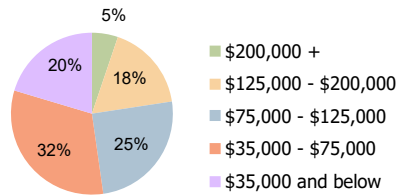

### Current Year Demographics

Current Population	14,253	143,786	336,457
Total Daytime Pop	12,878	137,779	322,252
Workplace Pop	3,425	32,552	96,485
Average Household Income	\$99,802	\$91,981	\$93,379
Average Disposable Income	\$79,244	\$73,888	\$75,293
Total Households	5,485	55,206	128,635
Median Home Value	\$553,311	\$493,310	\$522,041
College (4+)	35.9%	31.3%	32.3%
Total Consumer Spending/Capita (Weekly)	\$417	\$409	\$410
Population per Household	2.13	2.01	2.47
% of Households with Children	27.5%	29.2%	28.8%

### 2028 Demographic Projections

Projected Population	15,951	144,048	328,558
Projected 5 Year Annual Growth Rate (Pop)	2.3%	0.0%	-0.5%

Household Income (3.00 Mile Radius)

Education (3.00 Mile Radius)

Daytime Population (3.00 Mile Radius)

**Population by Age Range**

**Occupation**

<b>Population</b>	Current Estimated Population	14,253	143,786	336,457
	2010 Census Population	12,192	130,076	295,798
	2000 Census Population	12,693	129,855	289,123
	Historical Annual Growth 2000 to 2010	-0.4%	0.0%	0.2%
	Estimated Annual Growth 2010 to 2023	1.2%	0.8%	1.0%
	Projected Annual Growth 2023 to 2028	2.3%	0.0%	-0.5%
<b>Ethnic</b>	Hispanic or Latino Population	25%	33%	33%
	Non Hispanic or Latino Population	75%	67%	67%
<b>Race</b>	White	68.6%	64.0%	64.3%
	Black or African American	1.7%	1.7%	1.8%
	Asian & Pacific Islander	5.6%	4.5%	4.2%
	Other Races	24.0%	29.8%	29.7%