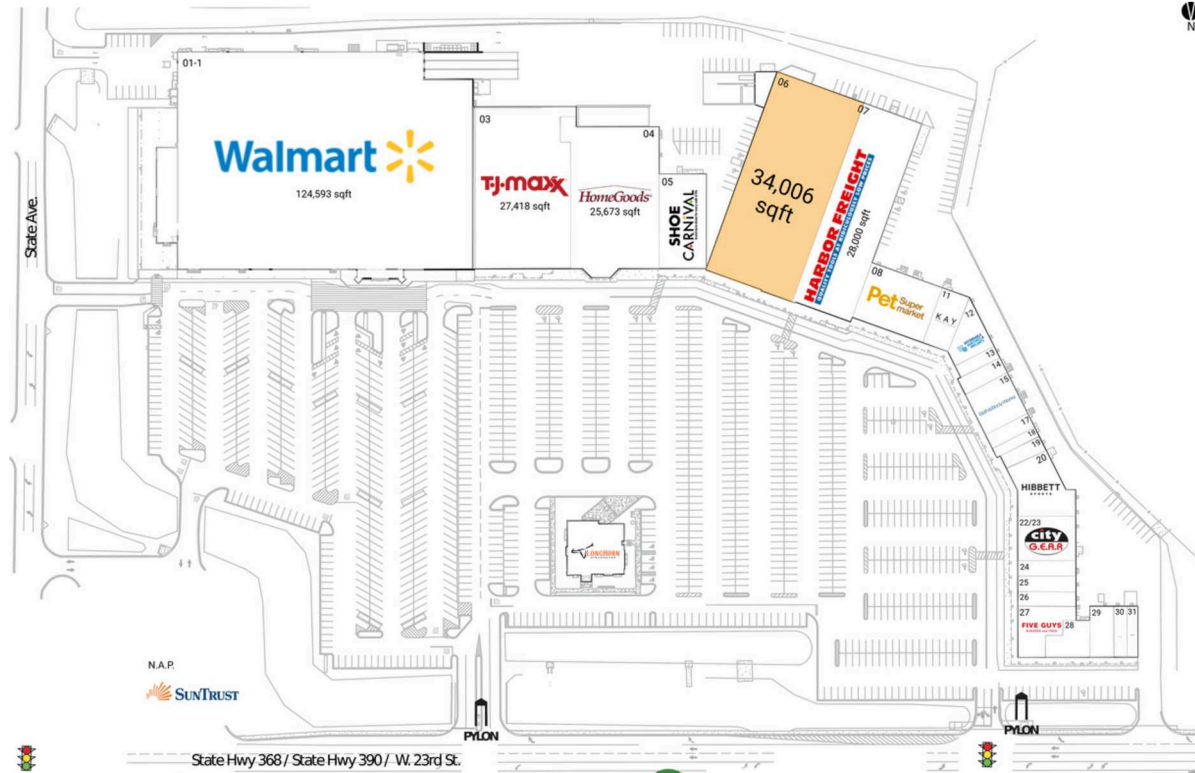

# Panama City Square

Panama City, FL

30.1879, -85.6692  
535 West 23rd St. | Panama City, FL 32405

## Available Space

06 34,006 SF

## Current Retailers

N.A.P.	SunTrust Bank	0 SF
N.A.P.1.	Publix	0 SF
PAD A	Longhorn Steakhouse	0 SF
01-1	Walmart	124,593 SF
03	T.J. Maxx	27,418 SF
04	HomeGoods	25,673 SF
05	Shoe Carnival	8,450 SF
07	Harbor Freight	28,000 SF
08	Pet Supermarket	7,200 SF
11	Kay Jewelers	4,000 SF
12	Affordable Dentures & Implants	2,170 SF
13	Advance America	1,200 SF
14	Sally Beauty Supply	1,300 SF
15	Bath & Body Works	3,900 SF
17	Magic Nails	1,300 SF
18	Carolina Medical Lab	1,300 SF
19	Jewelry By John	900 SF
20	Hibbett Sports	6,455 SF
22/23	City Gear	4,800 SF
24	Jackson Hewitt	1,600 SF
25	Great Clips	1,600 SF
26	The UPS Store	1,600 SF
27	Five Guys	3,350 SF
28	Taco Casa	3,250 SF
29	Gyro Cafe	2,100 SF
30	Bath & Body Works	1,400 SF
31	Freeway Insurance	1,120 SF