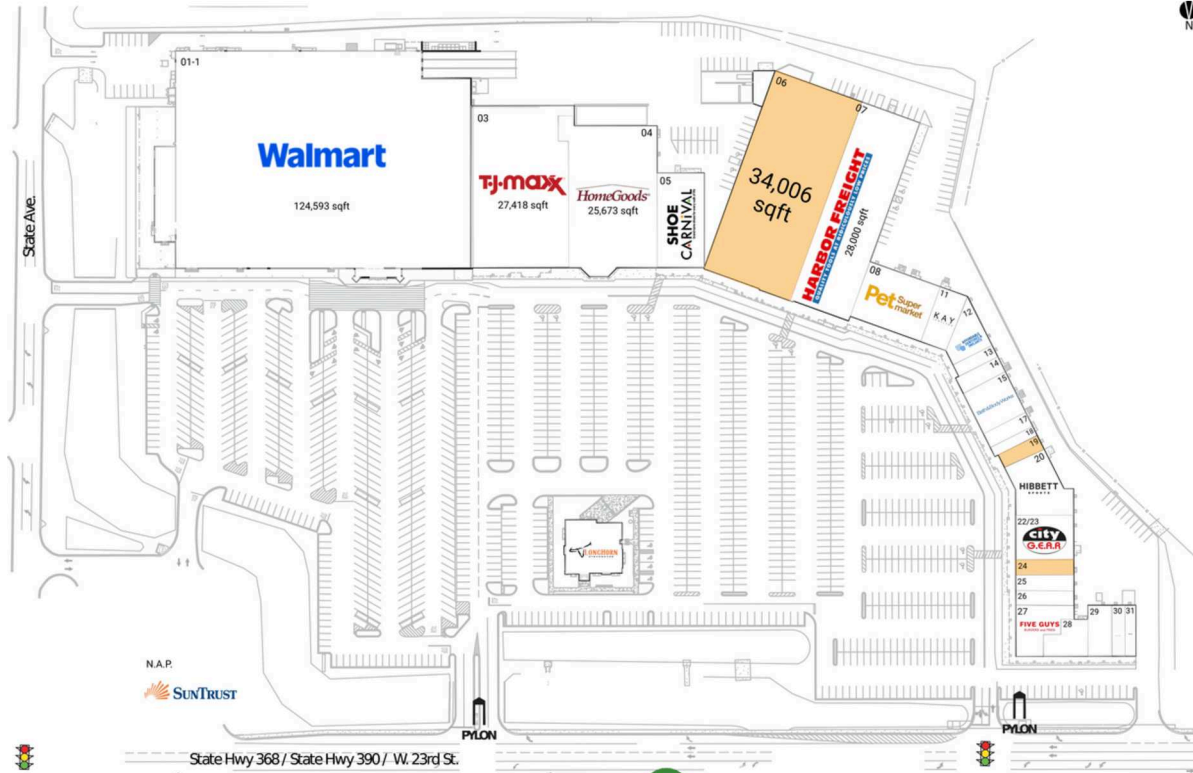

Panama City Square

Panama City-Panama City Beach, FL

30.1879, -85.6692
535 West 23rd St. | Panama City, FL 32405

Available Space

06	34,006 SF
19	900 SF
24	1,600 SF

Current Retailers

N.A.P.	SunTrust Bank	0 SF
N.A.P.1.	Publix	0 SF
PAD A	Longhorn Steakhouse	0 SF
01-1	Walmart	124,593 SF
03	T.J. Maxx	27,418 SF
04	HomeGoods	25,673 SF
05	Shoe Carnival	8,450 SF
07	Harbor Freight	28,000 SF
08	Pet Supermarket	7,200 SF
11	Kay Jewelers	4,000 SF
12	Affordable Dentures & Implants	2,170 SF
13	Advance America	1,200 SF
14	Sally Beauty Supply	1,300 SF
15	Bath & Body Works	3,900 SF
17	Magic Nails	1,300 SF
18	Carolina Medical Lab	1,300 SF
20	Hibbett Sports	6,455 SF
22/23	City Gear	4,800 SF
25	Great Clips	1,600 SF
26	The UPS Store	1,600 SF
27	Five Guys	3,350 SF
28	Taco Casa	3,250 SF
29	Gyro Cafe	2,100 SF
30	Bath & Body Works	1,400 SF
31	Freeway Insurance	1,120 SF