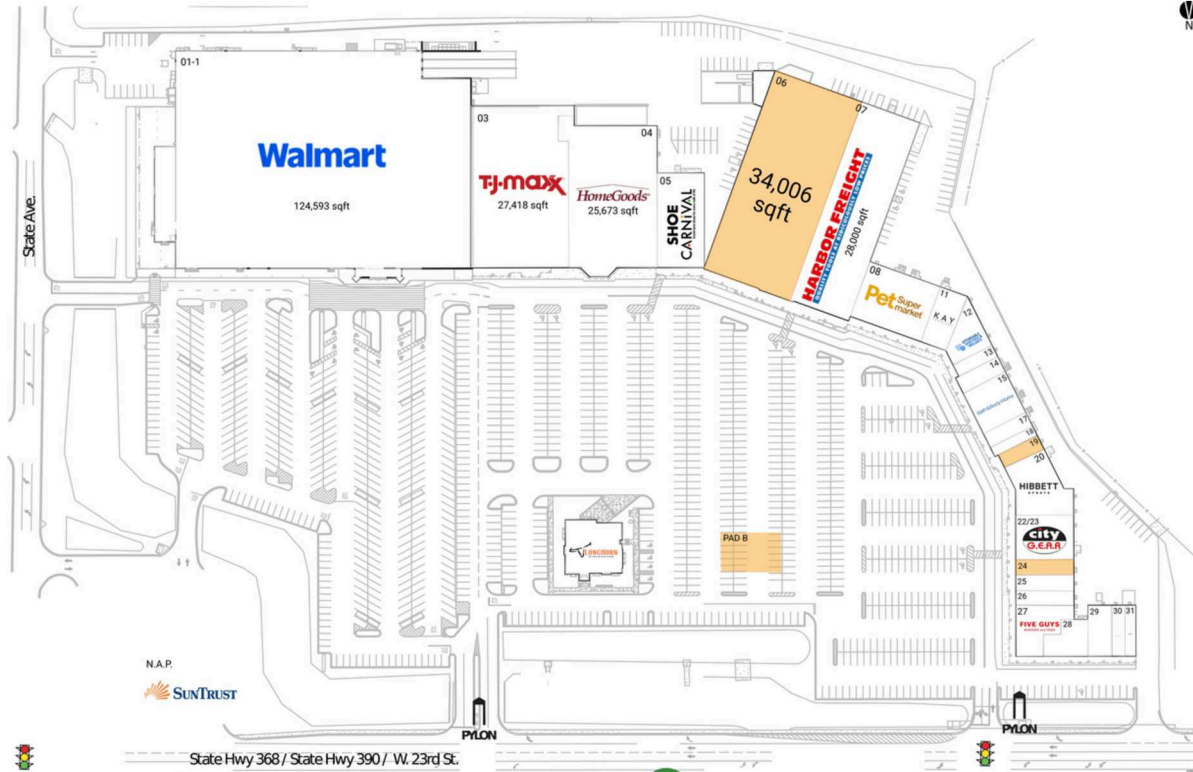

Panama City Square

Panama City-Panama City Beach, FL

30.1879, -85.6692
535 West 23rd St. | Panama City, FL 32405

Available Space

PAD B	0 SF
06	34,006 SF
19	900 SF
24	1,600 SF

Current Retailers

N.A.P.	SunTrust Bank	0 SF
N.A.P.1.	Publix	0 SF
PAD A	Longhorn Steakhouse	0 SF
01-1	Walmart	124,593 SF
03	T.J. Maxx	27,418 SF
04	HomeGoods	25,673 SF
05	Shoe Carnival	8,450 SF
07	Harbor Freight	28,000 SF
08	Pet Supermarket	7,200 SF
11	Kay Jewelers	4,000 SF
12	Affordable Dentures & Implants	2,170 SF
13	Advance America	1,200 SF
14	Sally Beauty Supply	1,300 SF
15	Bath & Body Works	3,900 SF
17	Magic Nails	1,300 SF
18	Carolina Medical Lab	1,300 SF
20	Hibbett Sports	6,455 SF
22/23	City Gear	4,800 SF
25	Great Clips	1,600 SF
26	The UPS Store	1,600 SF
27	Five Guys	3,350 SF
28	Taco Casa	3,250 SF
29	Gyro Cafe	2,100 SF
30	Bath & Body Works	1,400 SF
31	Freeway Insurance	1,120 SF