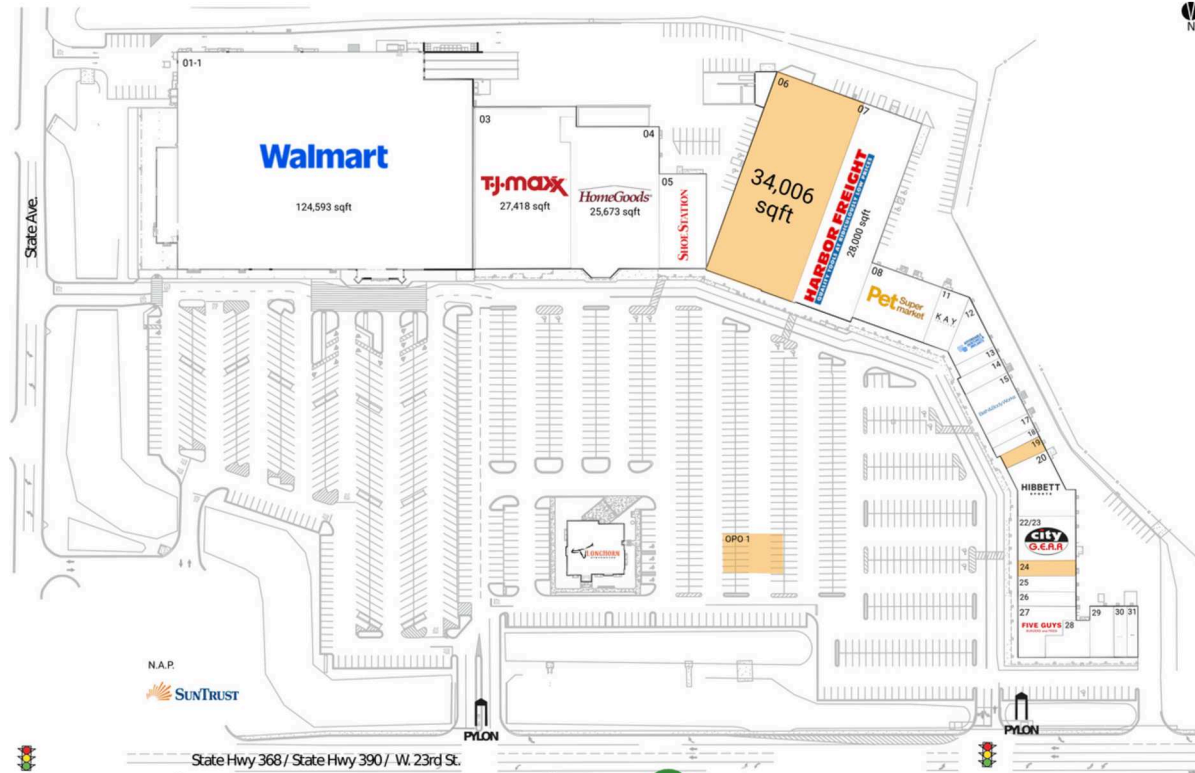

Panama City Square

Panama City-Panama City Beach, FL

30.1879, -85.6692
535 West 23rd St. | Panama City, FL 32405

Available Space

OPO 1	0 SF
06	34,006 SF
19	900 SF
24	1,600 SF

Current Retailers

N.A.P.	SunTrust Bank	0 SF
N.A.P.1.	Publix	0 SF
PAD A	Longhorn Steakhouse	0 SF
01-1	Walmart	124,593 SF
03	T.J. Maxx	27,418 SF
04	HomeGoods	25,673 SF
05	Shoe Station	8,450 SF
07	Harbor Freight	28,000 SF
08	Pet Supermarket	7,200 SF
11	Kay Jewelers	4,000 SF
12	Affordable Dentures & Implants	2,170 SF
13	Advance America	1,200 SF
14	Sally Beauty Supply	1,300 SF
15	Bath & Body Works	3,900 SF
17	Magic Nails	1,300 SF
18	Carolina Medical Lab	1,300 SF
20	Hibbett Sports	6,455 SF
22/23	City Gear	4,800 SF
25	Great Clips	1,600 SF
26	The UPS Store	1,600 SF
27	Five Guys	3,350 SF
28	Taco Casa	3,250 SF
29	Gyro Cafe	2,100 SF
30	Bath & Body Works	1,400 SF
31	Freeway Insurance	1,120 SF