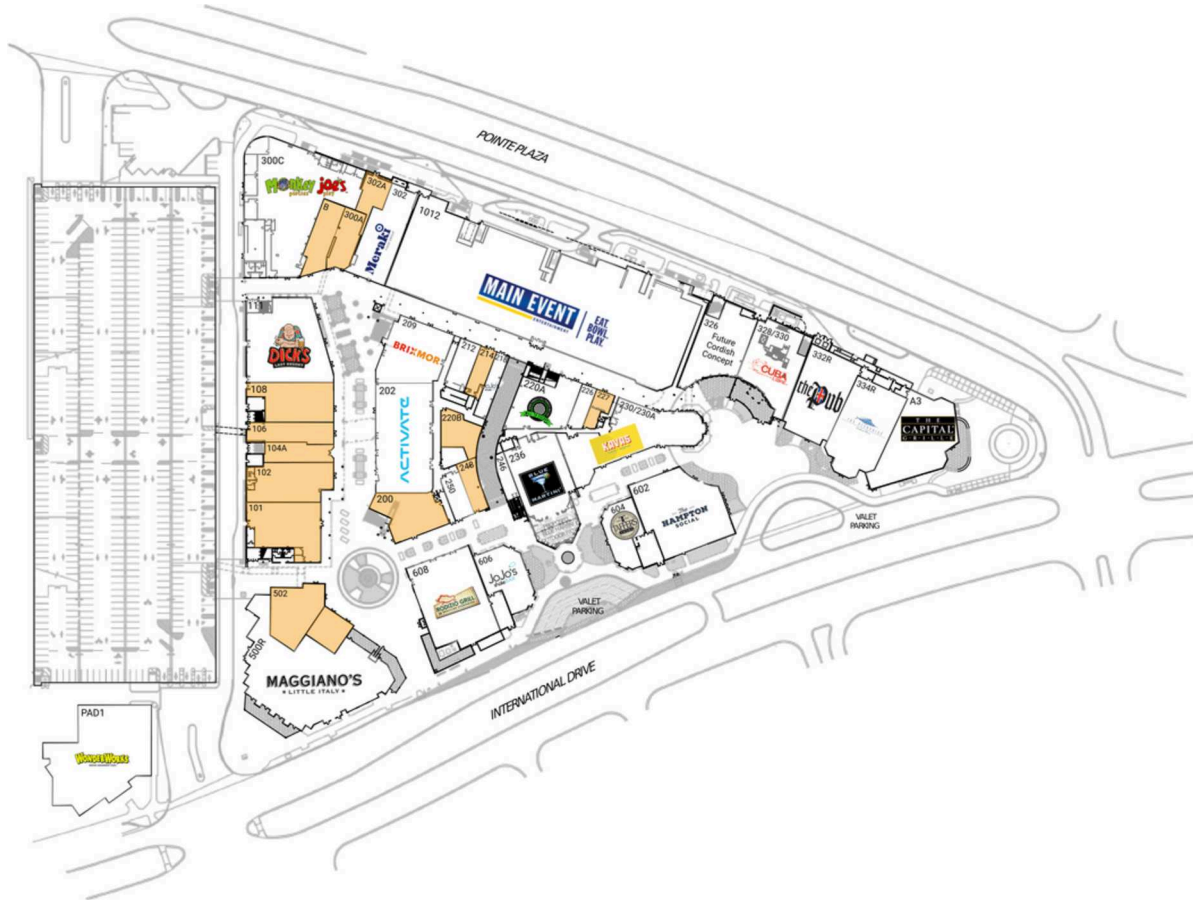

Pointe Orlando

Orlando-Kissimmee-Sanford, FL

28.4324, -81.471
9101 International Drive | Orlando, FL 32819

1171

Available Space

B	2,921 SF
101	6,500 SF
102	5,589 SF
104A	2,259 SF
106	3,006 SF
108	5,265 SF
200	4,486 SF
214	1,486 SF
220B	2,346 SF
227	790 SF
248	1,608 SF
300A	2,484 SF
302A	1,831 SF
502	4,888 SF
504	2,084 SF

Current Retailers

A3	Capital Grille	9,020 SF
PAD1	WonderWorks	24,506 SF
111	Dick's Last Resort	10,352 SF
202	Activate Games	11,869 SF
209	Brixmor Leasing	6,140 SF
212	Strategic Artifex	1,923 SF
218	Jojo's Shake Bar	2,000 SF
220A	Will To Escape	5,376 SF
226	Cigars To Go	1,203 SF
230/	Kavas Taco Y Tequila	10,184 SF
230A		
236	Blue Martini	7,205 SF
246	Moondance Trading	1,145 SF
250	Rocket Fizz	1,938 SF
300C	Monkey Joe's	17,250 SF
302	Meraki Office	6,464 SF
326	Future Cordish Concept	6,483 SF
328/330	Cuba Libre Restaurant & Rum Bar	18,188 SF
332R	The Pub	7,975 SF
334R	The Oceanaire Seafood Room	8,500 SF
500R	Maggiano's Little Italy	16,400 SF
602	The Hampton Social	10,763 SF
604	Taffer's	3,561 SF
606	Jojo's Shake Bar	4,471 SF
608	Rodizio Grill	7,030 SF
1012	Main Event Entertainment	48,341 SF

Pointe Orlando

Orlando-Kissimmee-Sanford, FL

28.4324, -81.471
9101 International Drive | Orlando, FL 32819

Available Space

E3B	0 SF
332R	0 SF
500R	0 SF
720	9,999 SF
720A	3,000 SF
730	8,708 SF

Current Retailers

E3A	Shark Bar	4,041 SF
E3C	Sport & Social	4,041 SF
312	Regal Cinemas	67,726 SF
326	Future Cordish Concept	6,483 SF
710	Funny Bone	14,369 SF
740	Sports & Social	12,930 SF
741A	PBR Cowboy Bar	7,737 SF
742	Taverna Opa	5,500 SF