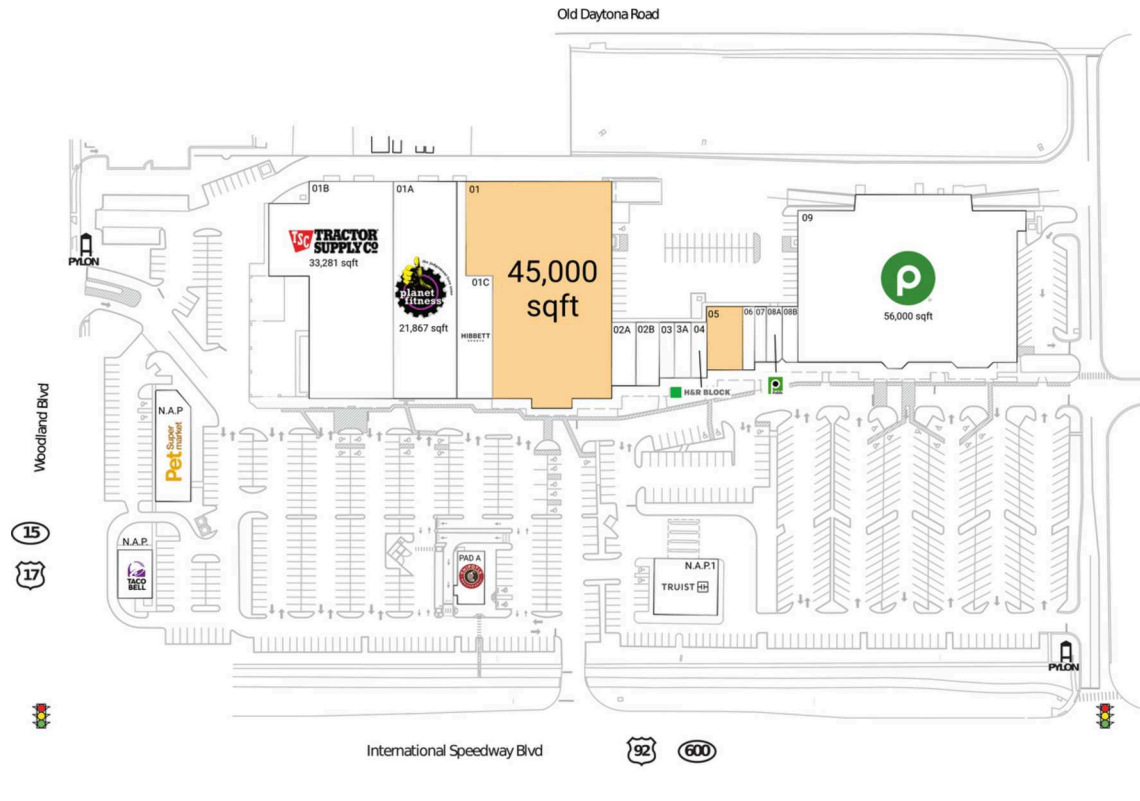

Northgate Shopping Center

Deltona-Daytona Beach-Ormond Beach, FL

29.0549, -81.3036

101 East International Speedway | DeLand, FL 32724

Center Size: 184,379 SF

Demographics	1 Mile	3 Mile	5 Mile
	4,641	43,205	69,248
	1,869	16,787	27,228
	\$63,075	\$65,923	\$71,744

Highly trafficked center with Publix, draws an estimated 7,900 visits/day and over 2.9M annual visits (based on CreditIntell)

Located near Stetson University with 4,500+ students

High visibility from 31,000+ vehicles daily at the intersection of 17/92

Proven tenant stability from a strong mix of national, regional and local retailers including Planet Fitness, Tractor Supply Co., Hibbett Sports and Hair Cuttery

Northgate Shopping Center

Deltona-Daytona Beach-Ormond Beach, FL

29.0549, -81.3036

101 East International Speedway | DeLand, FL 32724

Available Space

01	45,000 SF
05	3,600 SF

Current Retailers

N.A.P	Pet Supermarket	0 SF
N.A.P.	Taco Bell	0 SF
N.A.P.1	Truist	0 SF
PAD A	Chipotle Mexican Grill	0 SF
01A	Planet Fitness	21,867 SF
01B	Tractor Supply Company	33,281 SF
01C	Hibbett Sports	8,334 SF
02A	VPcare	2,035 SF
02B	Massage Envy	2,060 SF
03	Coast Dental	1,957 SF
3A	Poke Me Express	1,470 SF
04	H&R Block	1,400 SF
06	T&T Nail Salon	1,200 SF
07	Hair Cuttery	1,050 SF
08A	Publix Liquor	1,400 SF
08B	GNC	1,400 SF
09	Publix	56,000 SF