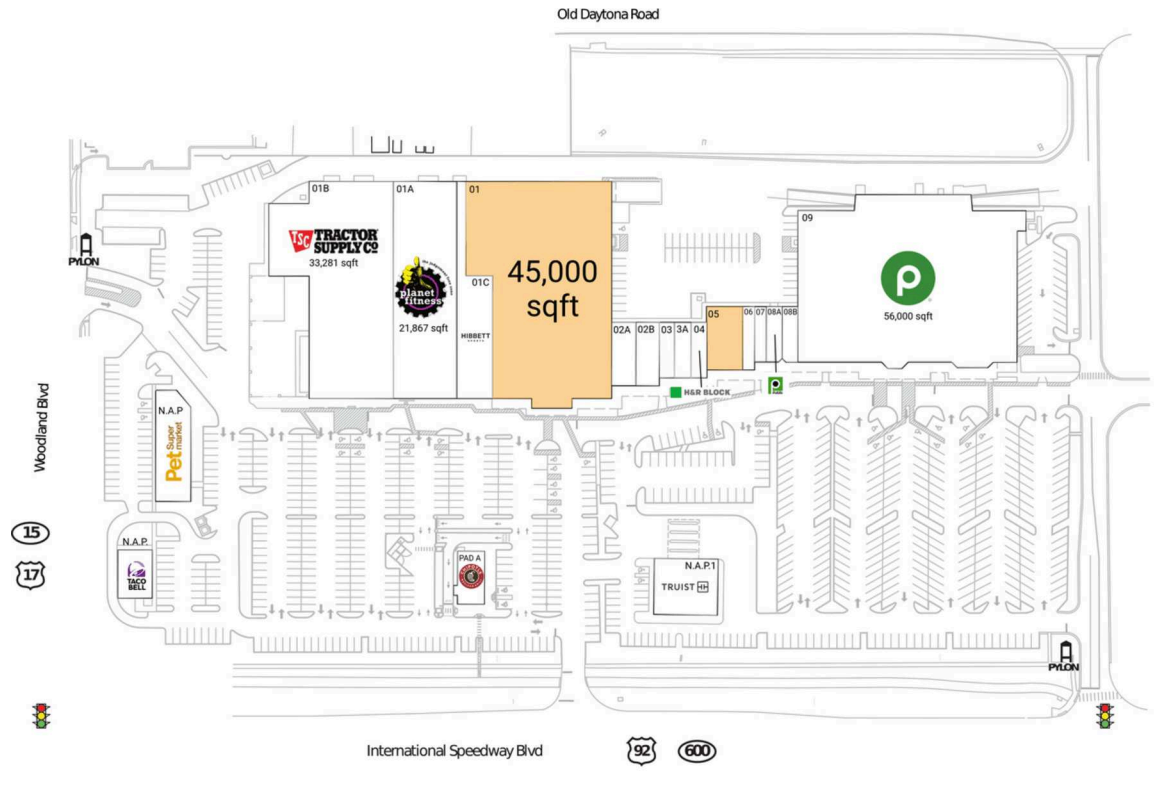

Northgate Shopping Center

Deltona-Daytona Beach-Ormond Beach, FL

29.0549, -81.3036

101 East International Speedway | DeLand, FL 32724

Center Size: 182,054 SF

| Demographics | 1 Mile | 3 Mile | 5 Mile |
|--------------|----------|----------|----------|
| | 4,641 | 43,205 | 69,248 |
| | 1,869 | 16,787 | 27,228 |
| | \$63,075 | \$65,923 | \$71,744 |

Highly trafficked center with Publix, draws an estimated 7,900 visits/day and over 2.9M annual visits (based on CreditIntell)

Located near Stetson University with 4,500+ students

High visibility from 31,000+ vehicles daily at the intersection of 17/92

Proven tenant stability from a strong mix of national, regional and local retailers including Planet Fitness, Tractor Supply Co., Hibbett Sports and Hair Cuttery

Northgate Shopping Center

Deltona-Daytona Beach-Ormond Beach, FL

29.0549, -81.3036

101 East International Speedway | DeLand, FL 32724

Available Space

| | |
|----|-----------|
| 01 | 45,000 SF |
| 05 | 3,600 SF |

Current Retailers

| | | |
|---------|------------------------|-----------|
| N.A.P | Pet Supermarket | 0 SF |
| N.A.P. | Taco Bell | 0 SF |
| N.A.P.1 | Truist | 0 SF |
| PAD A | Chipotle Mexican Grill | 0 SF |
| 01A | Planet Fitness | 21,867 SF |
| 01B | Tractor Supply Company | 33,281 SF |
| 01C | Hibbett Sports | 8,334 SF |
| 02A | VPcare | 2,035 SF |
| 02B | Massage Envy | 2,060 SF |
| 03 | Coast Dental | 1,957 SF |
| 3A | Poke Me Express | 1,470 SF |
| 04 | H&R Block | 1,400 SF |
| 06 | T&T Nail Salon | 1,200 SF |
| 07 | Hair Cuttery | 1,050 SF |
| 08A | Publix Liquor | 1,400 SF |
| 08B | GNC | 1,400 SF |
| 09 | Publix | 56,000 SF |